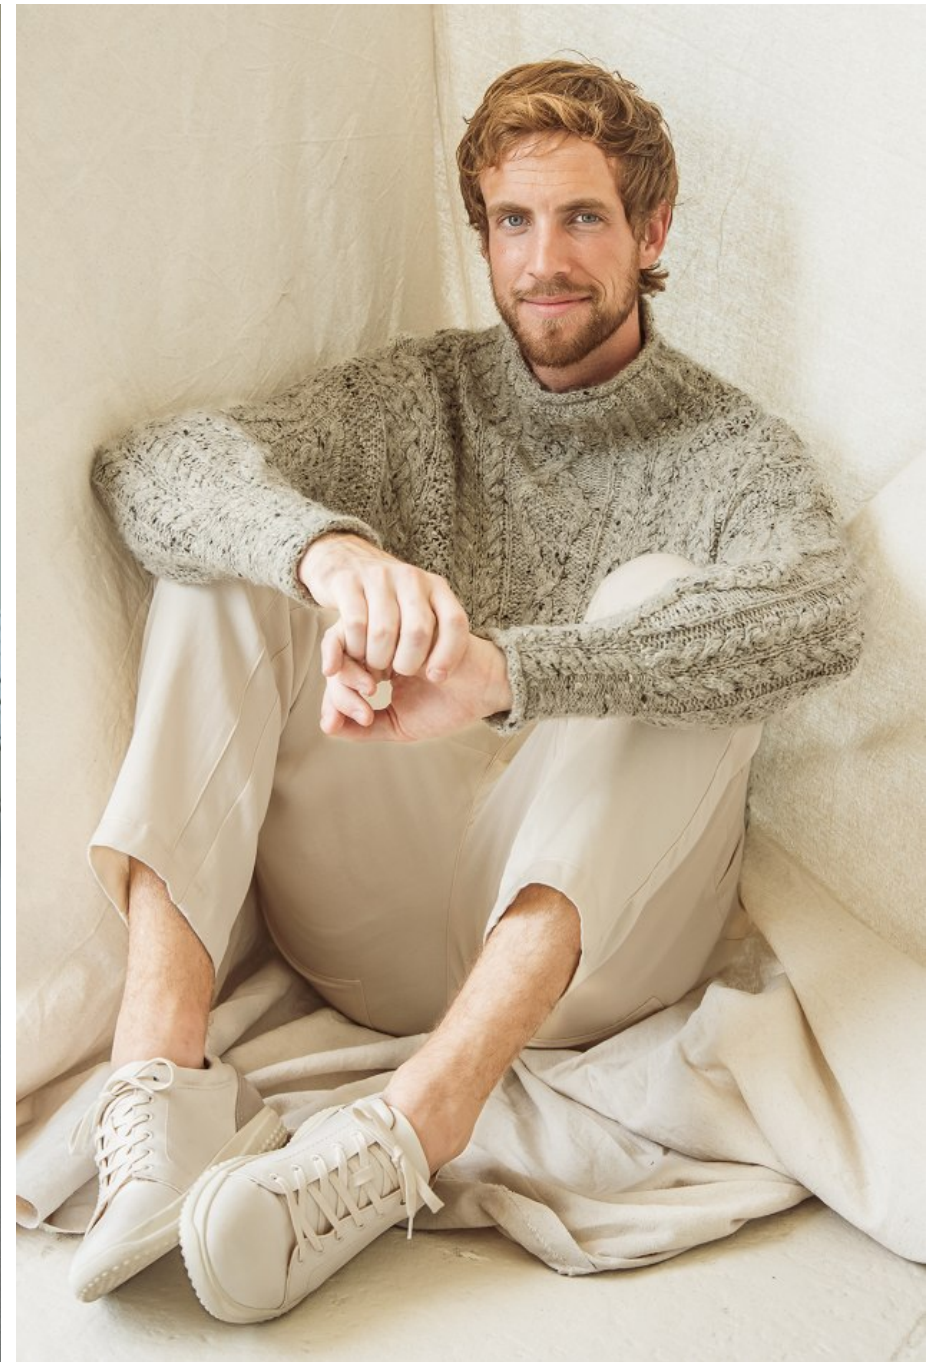

Travers Van Beek   Height 6'1.5" | 187cm   Suit 40" | 101cm R   Shirt 34" | 86cm   Waist 32" | 81cm
Inseam 32" | 81cm   Shoe 12 US | 46.5 EU   Hair Dark Blonde   Eyes Blue