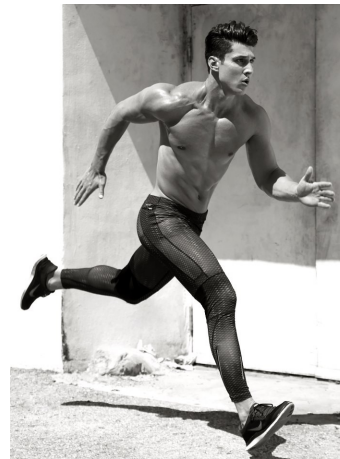

Connor Obrochta    Height 6'0" | 183cm    Suit 40" | 102cm R    Shirt 33" | 84cm    Waist 32" | 81cm  
 Inseam 32" | 81cm    Shoe 10.5 US | 44.5 EU    Hair Brown    Eyes Hazel

Connor Obrochta Height 6'0" | 183cm Suit 40" | 102cm R Shirt 33" | 84cm Waist 32" | 81cm  
Inseam 32" | 81cm Shoe 10.5 US | 44.5 EU Hair Brown Eyes Hazel