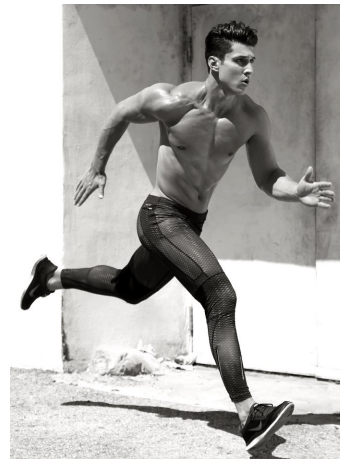

Connor Obrochta Height 6'0" | 183cm Suit 40" | 102cm R Shirt 33" | 84cm Waist 32" | 81cm
 Inseam 32" | 81cm Shoe 10.5 US | 44.5 EU Hair Brown Eyes Hazel

Connor Obrochta Height 6'0" | 183cm Suit 40" | 102cm R Shirt 33" | 84cm Waist 32" | 81cm
Inseam 32" | 81cm Shoe 10.5 US | 44.5 EU Hair Brown Eyes Hazel