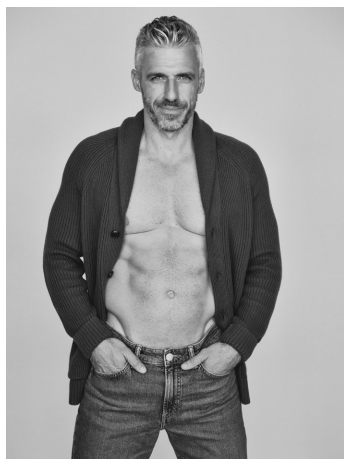

Sergio Fernandez Height 5'11" | 180cm Suit 40" | 101cm R Shirt 34" | 86cm Waist 32" | 81cm
 Inseam 31" | 79cm Shoe 10 US | 43.5 EU Hair Salt and Pepper Eyes Blue

Sergio Fernandez Height 5'11" | 180cm Suit 40" | 101cm R Shirt 34" | 86cm Waist 32" | 81cm
Inseam 31" | 79cm Shoe 10 US | 43.5 EU Hair Salt and Pepper Eyes Blue

Sergio Fernandez Height 5'11" | 180cm Suit 40" | 101cm R Shirt 34" | 86cm Waist 32" | 81cm
Inseam 31" | 79cm Shoe 10 US | 43.5 EU Hair Salt and Pepper Eyes Blue