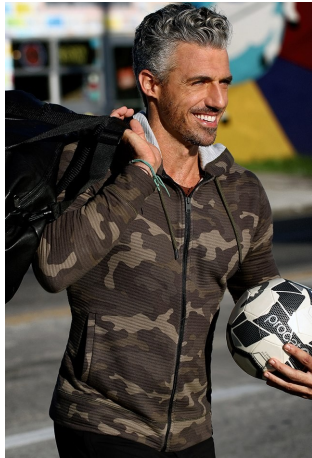

Sergio Fernandez Height 5'11" | 180cm Suit 40" | 101cm R Shirt 34" | 86cm Waist 32" | 81cm
 Inseam 31" | 79cm Shoe 10 US | 43.5 EU Hair Salt and Pepper Eyes Blue

Sergio Fernandez Height 5'11" | 180cm Suit 40" | 101cm R Shirt 34" | 86cm Waist 32" | 81cm
Inseam 31" | 79cm Shoe 10 US | 43.5 EU Hair Salt and Pepper Eyes Blue