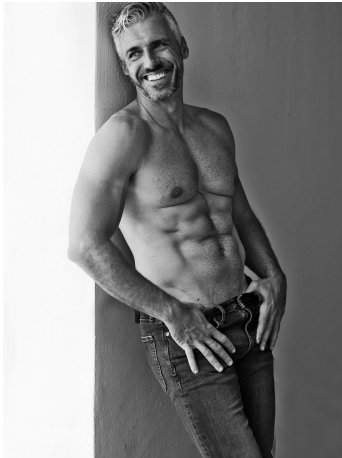

Sergio Fernandez Height 5'11" | 180cm Suit 40" | 101cm R Shirt 34" | 86cm Waist 31" | 79cm
 Inseam 31" | 79cm Shoe 10 US | 43.5 EU Hair Salt and Pepper Eyes Blue

Sergio Fernandez Height 5'11" | 180cm Suit 40" | 101cm R Shirt 34" | 86cm Waist 31" | 79cm
Inseam 31" | 79cm Shoe 10 US | 43.5 EU Hair Salt and Pepper Eyes Blue

Sergio Fernandez Height 5'11" | 180cm Suit 40" | 101cm R Shirt 34" | 86cm Waist 31" | 79cm
Inseam 31" | 79cm Shoe 10 US | 43.5 EU Hair Salt and Pepper Eyes Blue