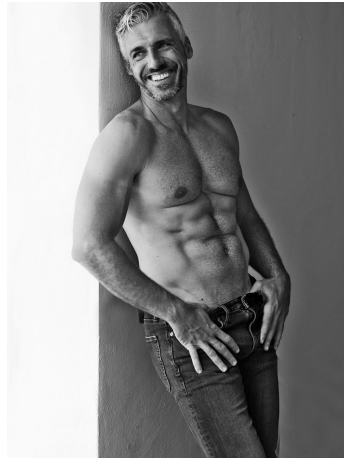

Sergio Fernandez Height 5'11" | 180cm Suit 40" | 101cm R Shirt 34" | 86cm Waist 32" | 81cm
 Inseam 31" | 79cm Shoe 10 US | 43.5 EU Hair Salt and Pepper Eyes Blue

Sergio Fernandez Height 5'11" | 180cm Suit 40" | 101cm R Shirt 34" | 86cm Waist 32" | 81cm
Inseam 31" | 79cm Shoe 10 US | 43.5 EU Hair Salt and Pepper Eyes Blue

Sergio Fernandez Height 5'11" | 180cm Suit 40" | 101cm R Shirt 34" | 86cm Waist 32" | 81cm
Inseam 31" | 79cm Shoe 10 US | 43.5 EU Hair Salt and Pepper Eyes Blue