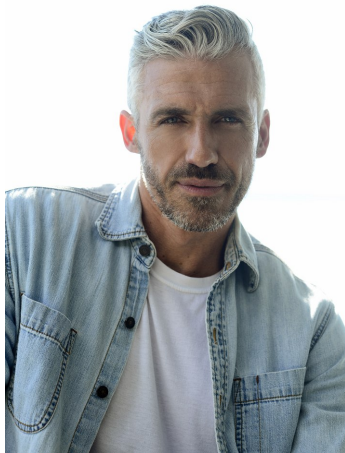

Sergio Fernandez Height 5'11" | 180cm Suit 40" | 101cm R Shirt 34" | 86cm Waist 31" | 79cm
 Inseam 31" | 79cm Shoe 10 US | 43.5 EU Hair Salt and Pepper Eyes Blue

Sergio Fernandez Height 5'11" | 180cm Suit 40" | 101cm R Shirt 34" | 86cm Waist 31" | 79cm
Inseam 31" | 79cm Shoe 10 US | 43.5 EU Hair Salt and Pepper Eyes Blue