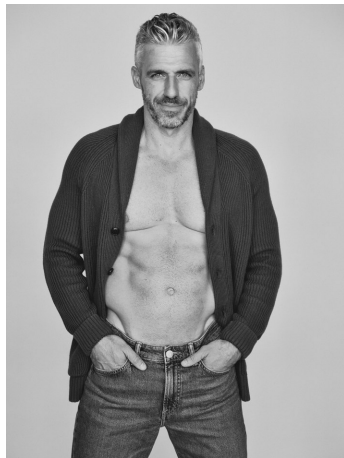

Sergio Fernandez Height 5'11" | 180cm Suit 40" | 101cm R Shirt 34" | 86cm Waist 31" | 79cm
 Inseam 31" | 79cm Shoe 10 US | 43.5 EU Hair Salt and Pepper Eyes Blue

Sergio Fernandez Height 5'11" | 180cm Suit 40" | 101cm R Shirt 34" | 86cm Waist 31" | 79cm
Inseam 31" | 79cm Shoe 10 US | 43.5 EU Hair Salt and Pepper Eyes Blue

Sergio Fernandez Height 5'11" | 180cm Suit 40" | 101cm R Shirt 34" | 86cm Waist 31" | 79cm
Inseam 31" | 79cm Shoe 10 US | 43.5 EU Hair Salt and Pepper Eyes Blue