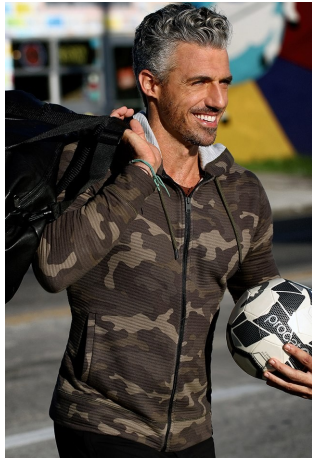

Sergio Fernandez Height 5'11" | 180cm Suit 40" | 101cm R Shirt 34" | 86cm Waist 31" | 79cm
 Inseam 31" | 79cm Shoe 10 US | 43.5 EU Hair Salt and Pepper Eyes Blue

Sergio Fernandez Height 5'11" | 180cm Suit 40" | 101cm R Shirt 34" | 86cm Waist 31" | 79cm
Inseam 31" | 79cm Shoe 10 US | 43.5 EU Hair Salt and Pepper Eyes Blue