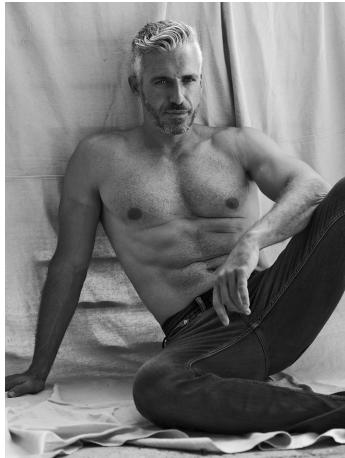

Sergio Fernandez Height 5'11" | 180cm Suit 40" | 101cm R Shirt 34" | 86cm Waist 31" | 79cm
 Inseam 31" | 79cm Shoe 10 US | 43.5 EU Hair Salt and Pepper Eyes Blue

Sergio Fernandez Height 5'11" | 180cm Suit 40" | 101cm R Shirt 34" | 86cm Waist 31" | 79cm
Inseam 31" | 79cm Shoe 10 US | 43.5 EU Hair Salt and Pepper Eyes Blue

Sergio Fernandez Height 5'11" | 180cm Suit 40" | 101cm R Shirt 34" | 86cm Waist 31" | 79cm
Inseam 31" | 79cm Shoe 10 US | 43.5 EU Hair Salt and Pepper Eyes Blue