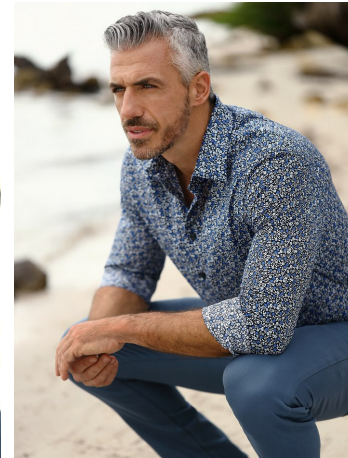

Sergio Fernandez Height 5'11" | 180cm Suit 40" | 101cm R Shirt 34" | 86cm Waist 31" | 79cm
 Inseam 31" | 79cm Shoe 10 US | 43.5 EU Hair Salt and Pepper Eyes Blue

Sergio Fernandez Height 5'11" | 180cm Suit 40" | 101cm R Shirt 34" | 86cm Waist 31" | 79cm
Inseam 31" | 79cm Shoe 10 US | 43.5 EU Hair Salt and Pepper Eyes Blue