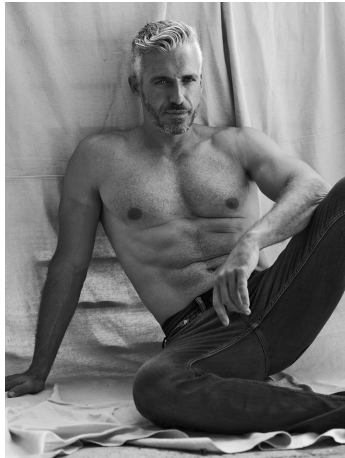

Sergio Fernandez Height 5'11" | 180cm Suit 40" | 101cm R Shirt 34" | 86cm Waist 32" | 81cm
 Inseam 31" | 79cm Shoe 10 US | 43.5 EU Hair Salt and Pepper Eyes Blue

Sergio Fernandez Height 5'11" | 180cm Suit 40" | 101cm R Shirt 34" | 86cm Waist 32" | 81cm
Inseam 31" | 79cm Shoe 10 US | 43.5 EU Hair Salt and Pepper Eyes Blue

Sergio Fernandez Height 5'11" | 180cm Suit 40" | 101cm R Shirt 34" | 86cm Waist 32" | 81cm
Inseam 31" | 79cm Shoe 10 US | 43.5 EU Hair Salt and Pepper Eyes Blue