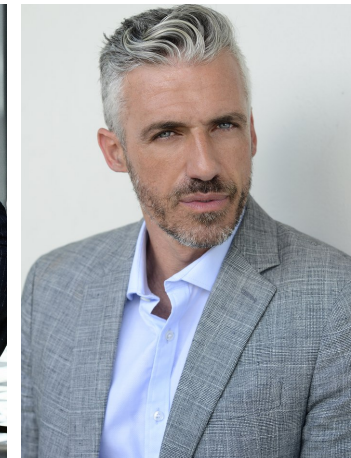

Sergio Fernandez Height 5'11" | 180cm Suit 40" | 101cm R Shirt 34" | 86cm Waist 31" | 79cm
 Inseam 31" | 79cm Shoe 10 US | 43.5 EU Hair Salt and Pepper Eyes Blue

Sergio Fernandez Height 5'11" | 180cm Suit 40" | 101cm R Shirt 34" | 86cm Waist 31" | 79cm
Inseam 31" | 79cm Shoe 10 US | 43.5 EU Hair Salt and Pepper Eyes Blue