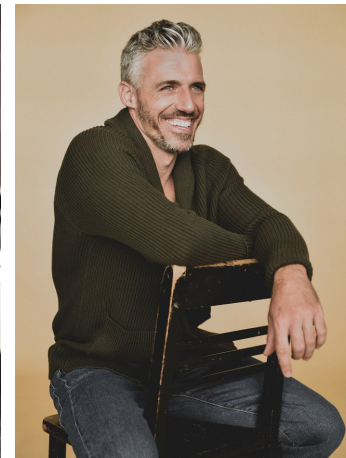

Sergio Fernandez Height 5'11" | 180cm Suit 40" | 101cm R Shirt 34" | 86cm Waist 31" | 79cm
 Inseam 31" | 79cm Shoe 10 US | 43.5 EU Hair Salt and Pepper Eyes Blue

Sergio Fernandez Height 5'11" | 180cm Suit 40" | 101cm R Shirt 34" | 86cm Waist 31" | 79cm
Inseam 31" | 79cm Shoe 10 US | 43.5 EU Hair Salt and Pepper Eyes Blue

Sergio Fernandez Height 5'11" | 180cm Suit 40" | 101cm R Shirt 34" | 86cm Waist 31" | 79cm
Inseam 31" | 79cm Shoe 10 US | 43.5 EU Hair Salt and Pepper Eyes Blue