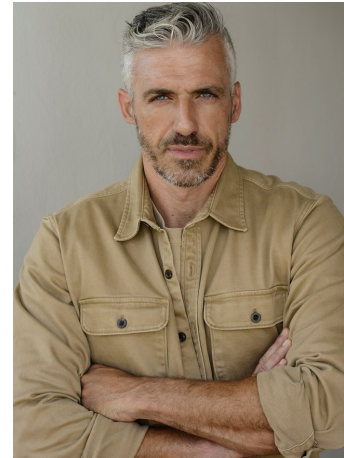

Sergio Fernandez Height 5'11" | 180cm Suit 40" | 101cm R Shirt 34" | 86cm Waist 32" | 81cm
 Inseam 31" | 79cm Shoe 10 US | 43.5 EU Hair Salt and Pepper Eyes Blue

Sergio Fernandez Height 5'11" | 180cm Suit 40" | 101cm R Shirt 34" | 86cm Waist 32" | 81cm
Inseam 31" | 79cm Shoe 10 US | 43.5 EU Hair Salt and Pepper Eyes Blue

Sergio Fernandez Height 5'11" | 180cm Suit 40" | 101cm R Shirt 34" | 86cm Waist 32" | 81cm
Inseam 31" | 79cm Shoe 10 US | 43.5 EU Hair Salt and Pepper Eyes Blue