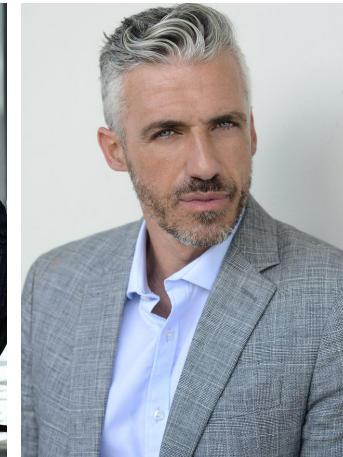

Sergio Fernandez Height 5'11" | 180cm Suit 40" | 101cm R Shirt 34" | 86cm Waist 31" | 79cm
 Inseam 31" | 79cm Shoe 10 US | 43.5 EU Hair Salt and Pepper Eyes Blue

Sergio Fernandez Height 5'11" | 180cm Suit 40" | 101cm R Shirt 34" | 86cm Waist 31" | 79cm
Inseam 31" | 79cm Shoe 10 US | 43.5 EU Hair Salt and Pepper Eyes Blue