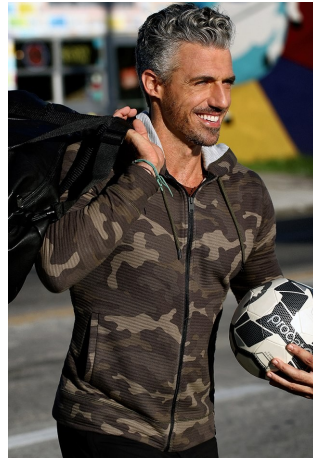

Sergio Fernandez Height 5'11" | 180cm Suit 40" | 101cm R Shirt 34" | 86cm Waist 31" | 79cm
 Inseam 31" | 79cm Shoe 10 US | 43.5 EU Hair Salt and Pepper Eyes Blue

Sergio Fernandez Height 5'11" | 180cm Suit 40" | 101cm R Shirt 34" | 86cm Waist 31" | 79cm
Inseam 31" | 79cm Shoe 10 US | 43.5 EU Hair Salt and Pepper Eyes Blue