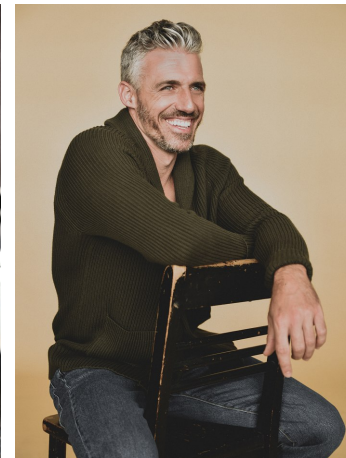

Sergio Fernandez Height 5'11" | 180cm Suit 40" | 101cm R Shirt 34" | 86cm Waist 32" | 81cm
 Inseam 31" | 79cm Shoe 10 US | 43.5 EU Hair Salt and Pepper Eyes Blue

Sergio Fernandez Height 5'11" | 180cm Suit 40" | 101cm R Shirt 34" | 86cm Waist 32" | 81cm
Inseam 31" | 79cm Shoe 10 US | 43.5 EU Hair Salt and Pepper Eyes Blue

Sergio Fernandez Height 5'11" | 180cm Suit 40" | 101cm R Shirt 34" | 86cm Waist 32" | 81cm
Inseam 31" | 79cm Shoe 10 US | 43.5 EU Hair Salt and Pepper Eyes Blue