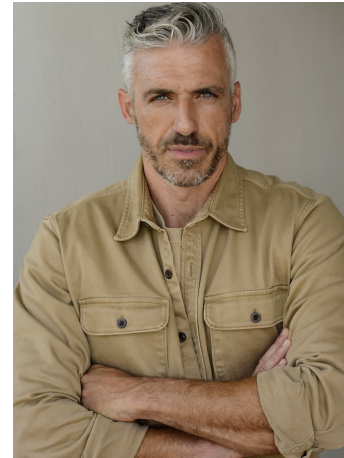

Sergio Fernandez Height 5'11" | 180cm Suit 40" | 101cm R Shirt 34" | 86cm Waist 31" | 79cm
 Inseam 31" | 79cm Shoe 10 US | 43.5 EU Hair Salt and Pepper Eyes Blue

Sergio Fernandez Height 5'11" | 180cm Suit 40" | 101cm R Shirt 34" | 86cm Waist 31" | 79cm
Inseam 31" | 79cm Shoe 10 US | 43.5 EU Hair Salt and Pepper Eyes Blue

Sergio Fernandez Height 5'11" | 180cm Suit 40" | 101cm R Shirt 34" | 86cm Waist 31" | 79cm
Inseam 31" | 79cm Shoe 10 US | 43.5 EU Hair Salt and Pepper Eyes Blue