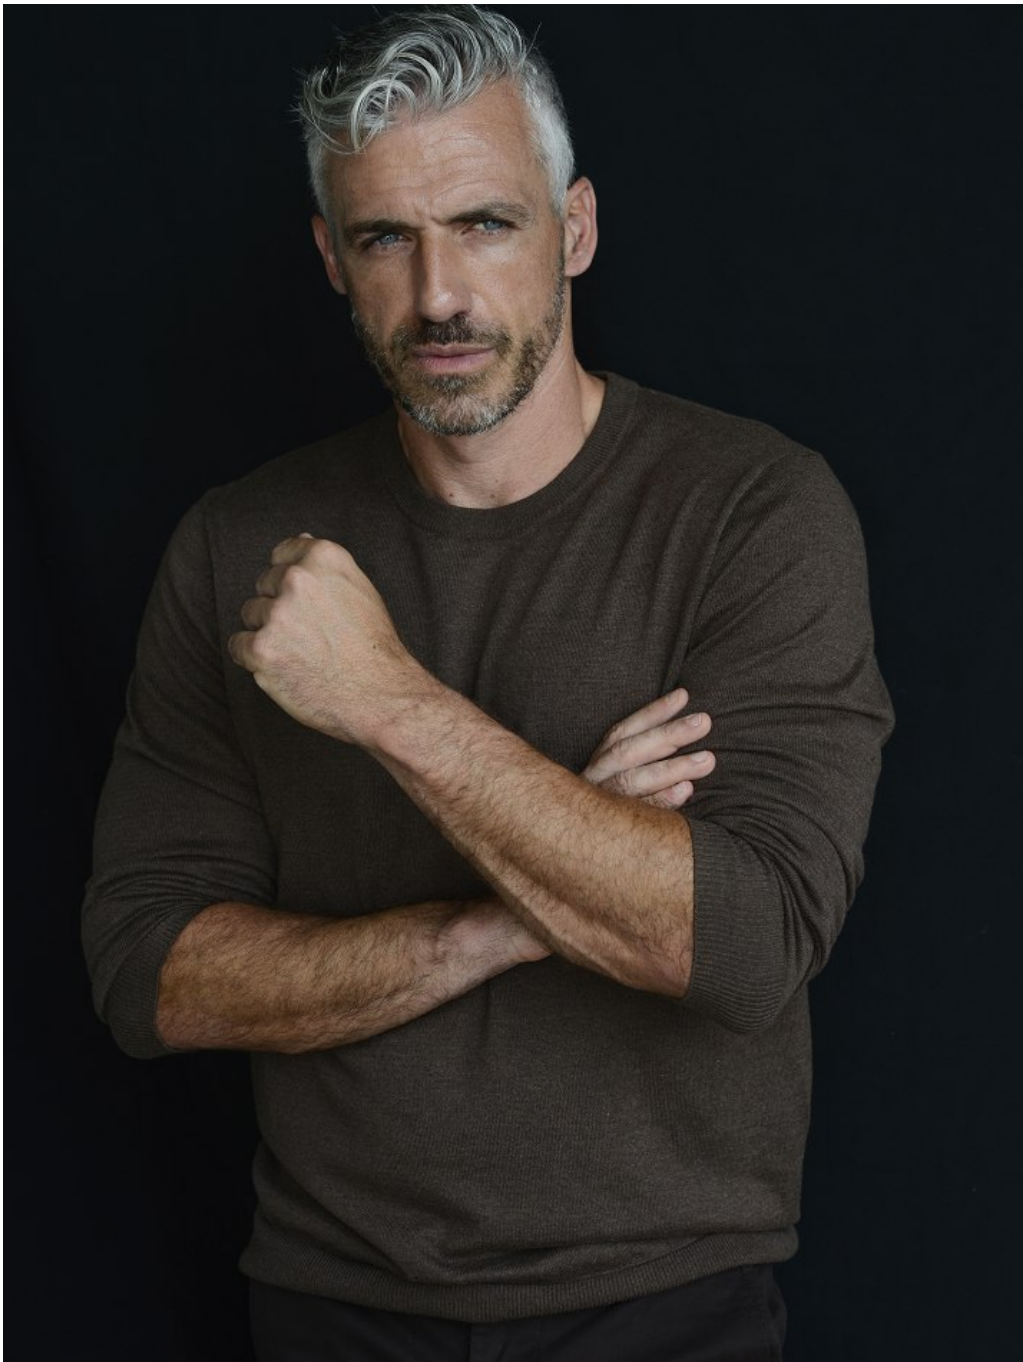

Sergio Fernandez Height 5'11" | 180cm Suit 40" | 101cm R Shirt 34" | 86cm Waist 31" | 79cm
Inseam 31" | 79cm Shoe 10 US | 43.5 EU Hair Salt and Pepper Eyes Blue

Sergio Fernandez Height 5'11" | 180cm Suit 40" | 101cm R Shirt 34" | 86cm Waist 31" | 79cm
Inseam 31" | 79cm Shoe 10 US | 43.5 EU Hair Salt and Pepper Eyes Blue

Sergio Fernandez Height 5'11" | 180cm Suit 40" | 101cm R Shirt 34" | 86cm Waist 31" | 79cm
Inseam 31" | 79cm Shoe 10 US | 43.5 EU Hair Salt and Pepper Eyes Blue

CGM
CAROLINE GLEASON
MANAGEMENT

Sergio Fernandez Height 5'11" | 180cm Suit 40" | 101cm R Shirt 34" | 86cm Waist 31" | 79cm
Inseam 31" | 79cm Shoe 10 US | 43.5 EU Hair Salt and Pepper Eyes Blue