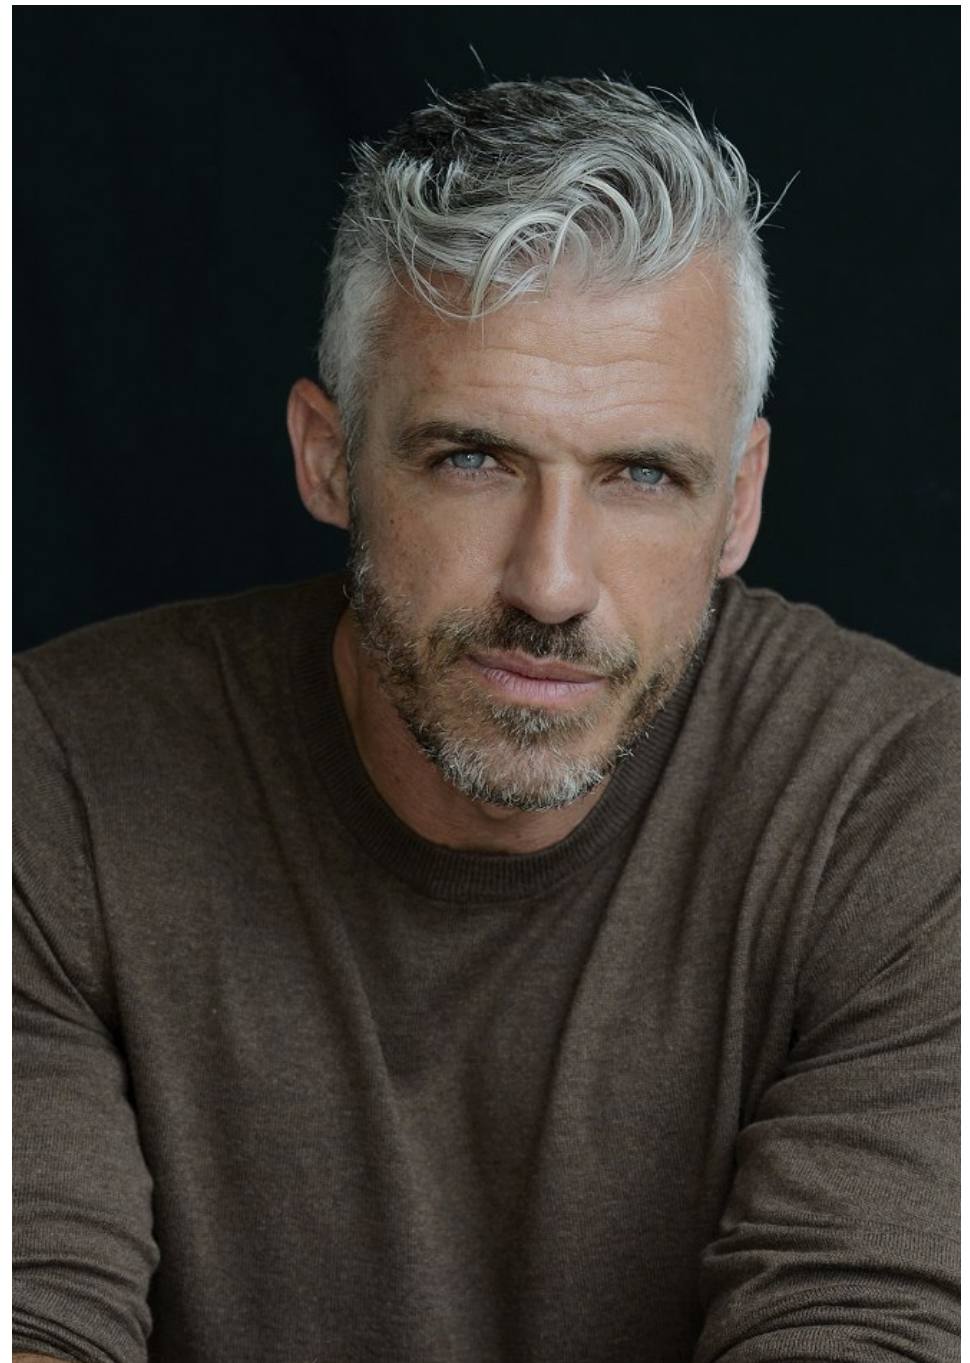

Sergio Fernandez Height 5'11" | 180cm Suit 40" | 101cm R Shirt 34" | 86cm Waist 31" | 79cm
Inseam 31" | 79cm Shoe 10 US | 43.5 EU Hair Salt and Pepper Eyes Blue

Sergio Fernandez Height 5'11" | 180cm Suit 40" | 101cm R Shirt 34" | 86cm Waist 31" | 79cm
Inseam 31" | 79cm Shoe 10 US | 43.5 EU Hair Salt and Pepper Eyes Blue

Sergio Fernandez Height 5'11" | 180cm Suit 40" | 101cm R Shirt 34" | 86cm Waist 31" | 79cm
Inseam 31" | 79cm Shoe 10 US | 43.5 EU Hair Salt and Pepper Eyes Blue

CGM
CAROLINE GLEASON
MANAGEMENT

Sergio Fernandez Height 5'11" | 180cm Suit 40" | 101cm R Shirt 34" | 86cm Waist 31" | 79cm
Inseam 31" | 79cm Shoe 10 US | 43.5 EU Hair Salt and Pepper Eyes Blue