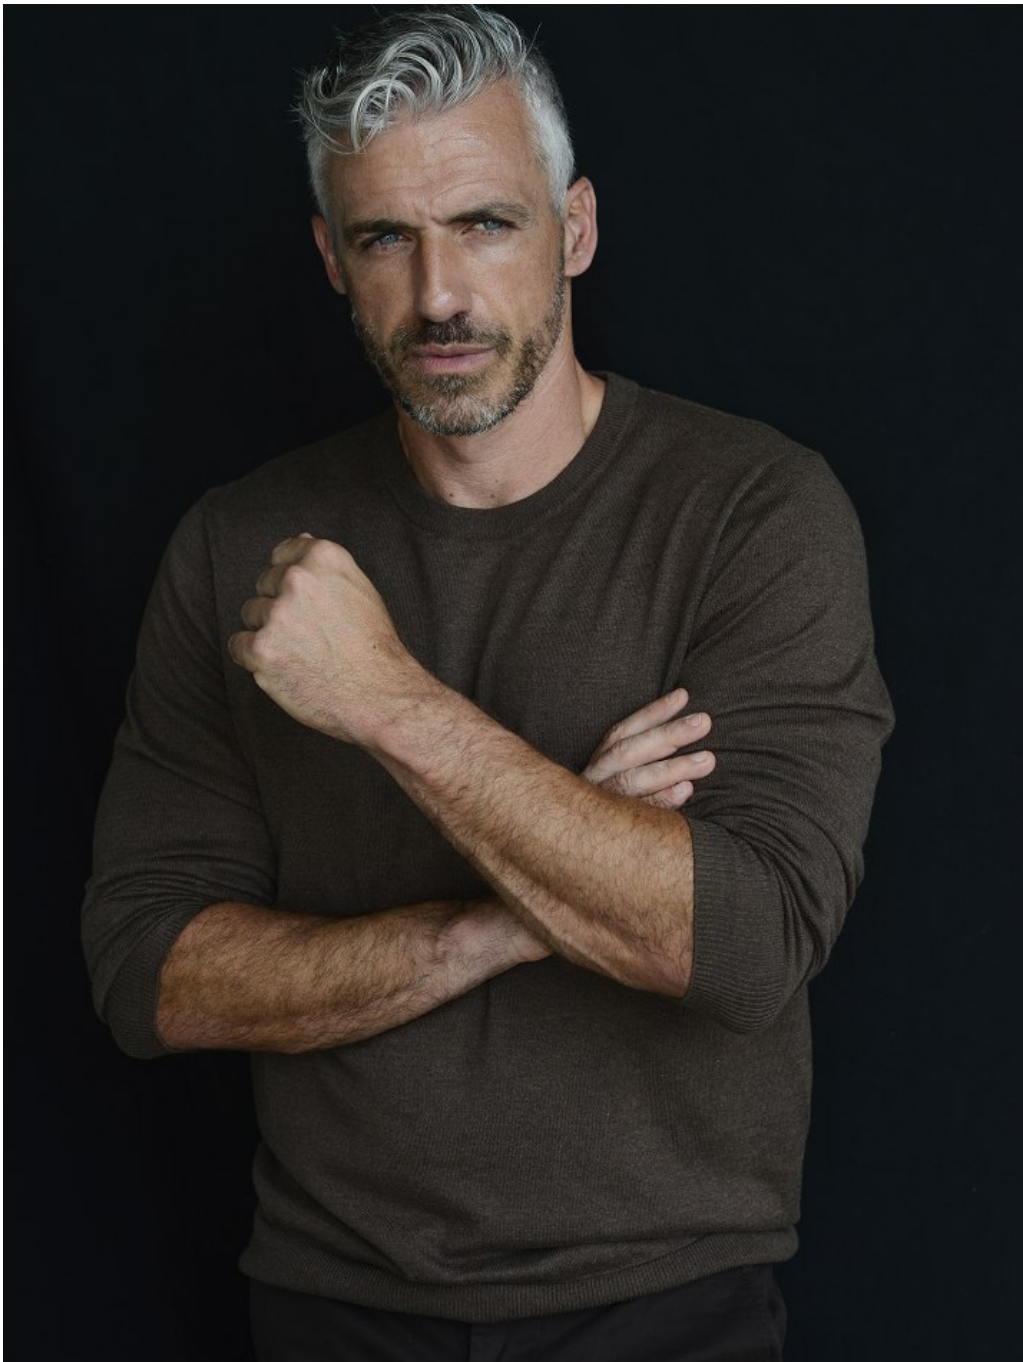

Sergio Fernandez Height 5'11" | 180cm Suit 40" | 101cm R Shirt 34" | 86cm Waist 32" | 81cm
Inseam 31" | 79cm Shoe 10 US | 43.5 EU Hair Salt and Pepper Eyes Blue

Sergio Fernandez Height 5'11" | 180cm Suit 40" | 101cm R Shirt 34" | 86cm Waist 32" | 81cm
Inseam 31" | 79cm Shoe 10 US | 43.5 EU Hair Salt and Pepper Eyes Blue

Sergio Fernandez Height 5'11" | 180cm Suit 40" | 101cm R Shirt 34" | 86cm Waist 32" | 81cm
Inseam 31" | 79cm Shoe 10 US | 43.5 EU Hair Salt and Pepper Eyes Blue

CGM
CAROLINE GLEASON
MANAGEMENT

Sergio Fernandez Height 5'11" | 180cm Suit 40" | 101cm R Shirt 34" | 86cm Waist 32" | 81cm
Inseam 31" | 79cm Shoe 10 US | 43.5 EU Hair Salt and Pepper Eyes Blue