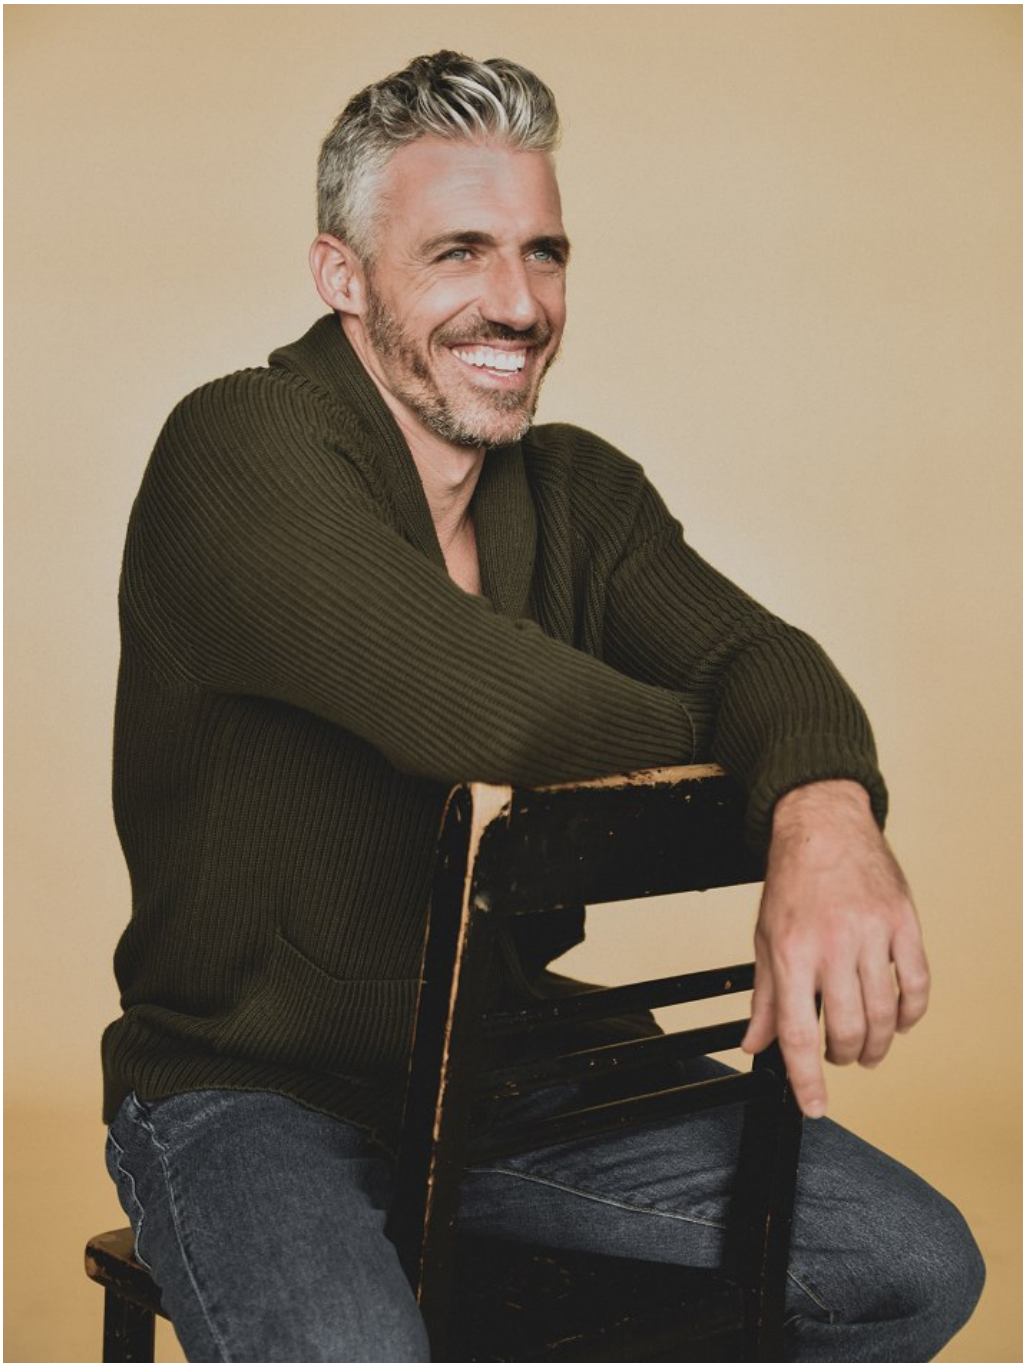

Sergio Fernandez Height 5'11" | 180cm Suit 40" | 101cm R Shirt 34" | 86cm Waist 31" | 79cm
Inseam 31" | 79cm Shoe 10 US | 43.5 EU Hair Salt and Pepper Eyes Blue

Sergio Fernandez Height 5'11" | 180cm Suit 40" | 101cm R Shirt 34" | 86cm Waist 31" | 79cm
Inseam 31" | 79cm Shoe 10 US | 43.5 EU Hair Salt and Pepper Eyes Blue

Sergio Fernandez Height 5'11" | 180cm Suit 40" | 101cm R Shirt 34" | 86cm Waist 31" | 79cm
Inseam 31" | 79cm Shoe 10 US | 43.5 EU Hair Salt and Pepper Eyes Blue

CGM
CAROLINE GLEASON
MANAGEMENT

Sergio Fernandez Height 5'11" | 180cm Suit 40" | 101cm R Shirt 34" | 86cm Waist 31" | 79cm
Inseam 31" | 79cm Shoe 10 US | 43.5 EU Hair Salt and Pepper Eyes Blue