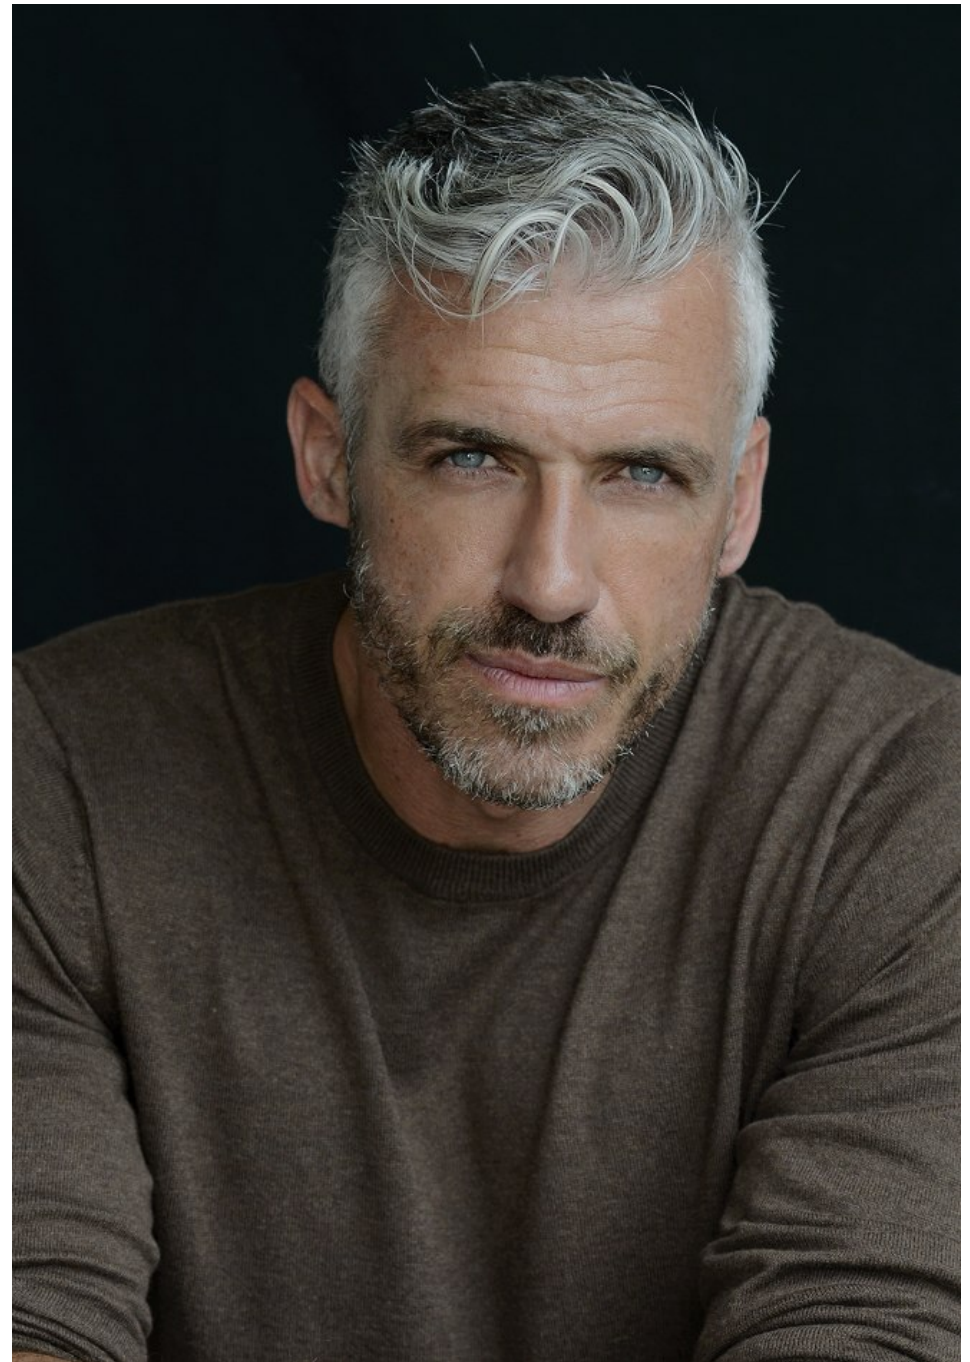

Sergio Fernandez Height 5'11" | 180cm Suit 40" | 101cm R Shirt 34" | 86cm Waist 32" | 81cm
Inseam 31" | 79cm Shoe 10 US | 43.5 EU Hair Salt and Pepper Eyes Blue

Sergio Fernandez Height 5'11" | 180cm Suit 40" | 101cm R Shirt 34" | 86cm Waist 32" | 81cm
Inseam 31" | 79cm Shoe 10 US | 43.5 EU Hair Salt and Pepper Eyes Blue

Sergio Fernandez Height 5'11" | 180cm Suit 40" | 101cm R Shirt 34" | 86cm Waist 32" | 81cm
Inseam 31" | 79cm Shoe 10 US | 43.5 EU Hair Salt and Pepper Eyes Blue

CGM
CAROLINE GLEASON
MANAGEMENT

Sergio Fernandez Height 5'11" | 180cm Suit 40" | 101cm R Shirt 34" | 86cm Waist 32" | 81cm
Inseam 31" | 79cm Shoe 10 US | 43.5 EU Hair Salt and Pepper Eyes Blue