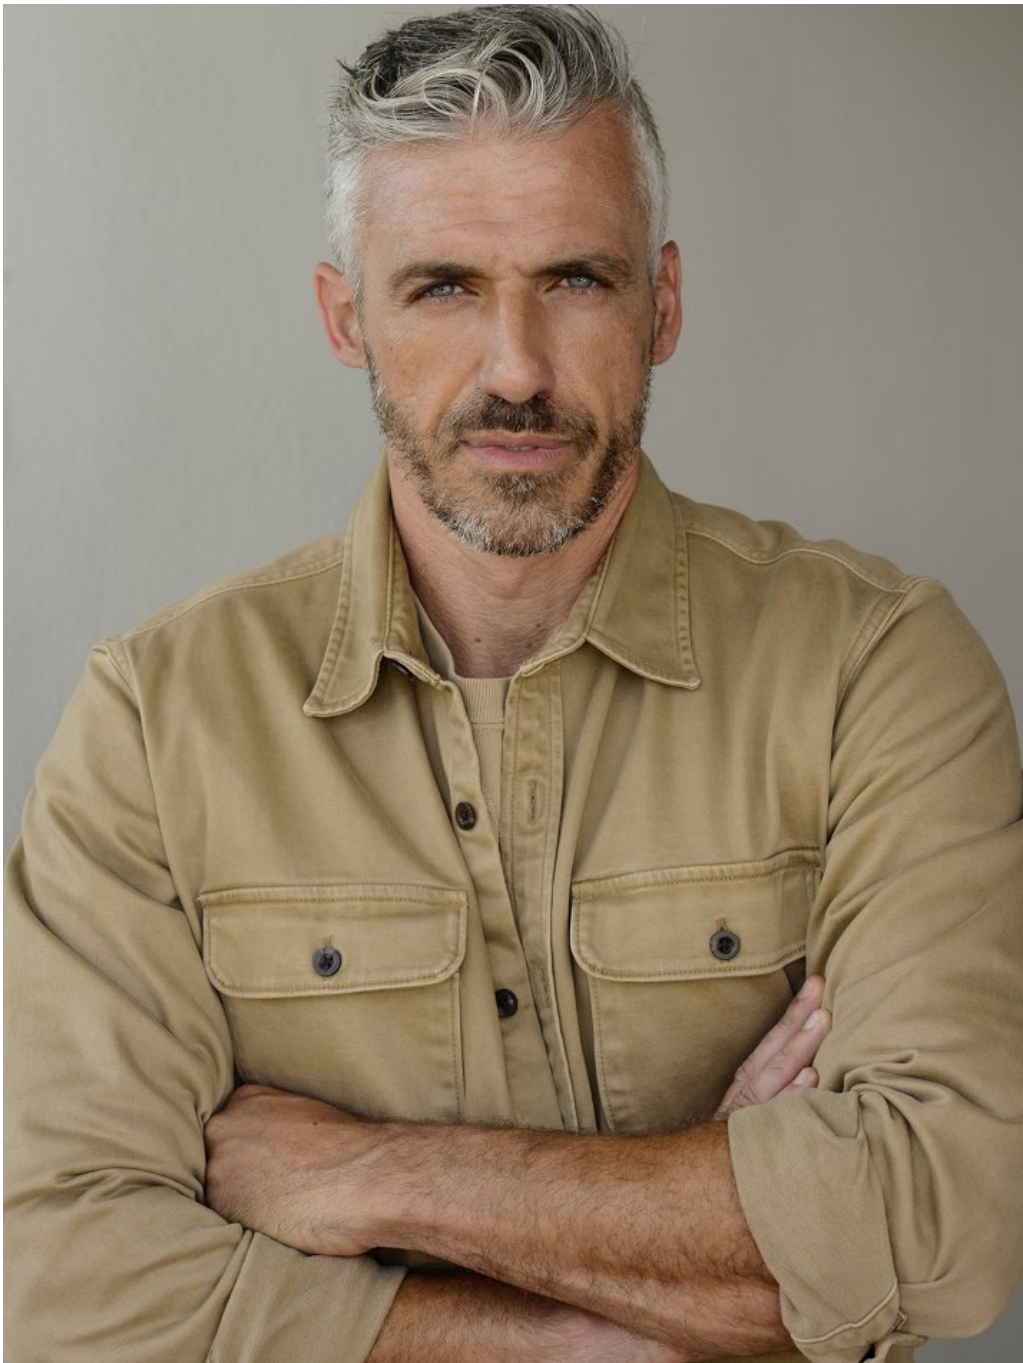

Sergio Fernandez   Height 5'11" | 180cm   Suit 40" | 101cm R   Shirt 34" | 86cm   Waist 32" | 81cm
Inseam 31" | 79cm   Shoe 10 US | 43.5 EU   Hair Salt and Pepper   Eyes Blue