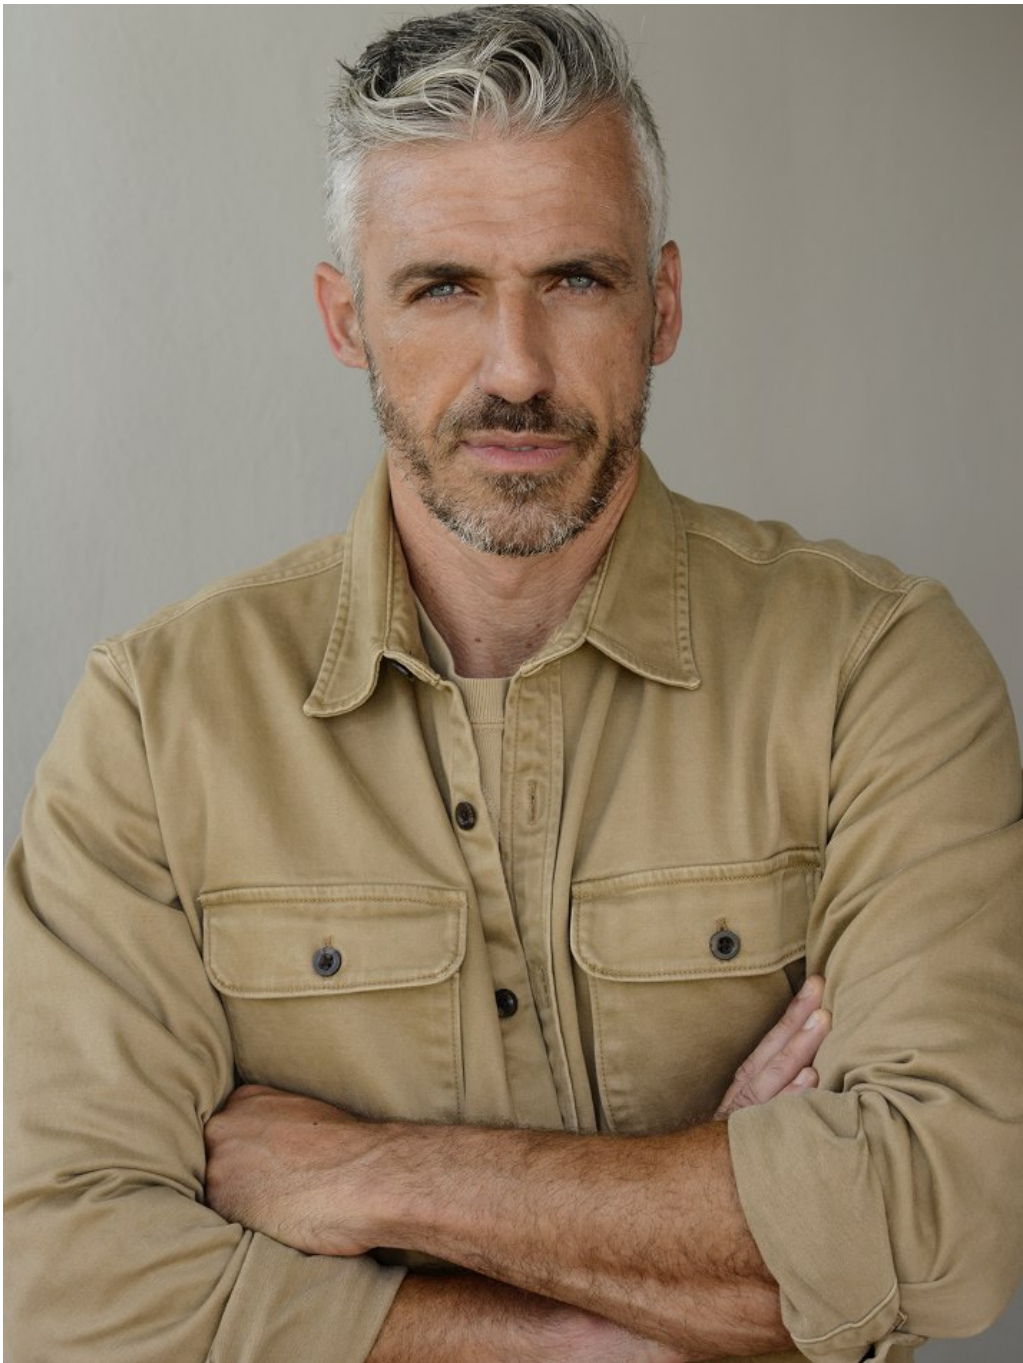

Sergio Fernandez   Height 5'11" | 180cm   Suit 40" | 101cm R   Shirt 34" | 86cm   Waist 31" | 79cm
Inseam 31" | 79cm   Shoe 10 US | 43.5 EU   Hair Salt and Pepper   Eyes Blue

Sergio Fernandez   Height 5'11" | 180cm   Suit 40" | 101cm R   Shirt 34" | 86cm   Waist 31" | 79cm
Inseam 31" | 79cm   Shoe 10 US | 43.5 EU   Hair Salt and Pepper   Eyes Blue