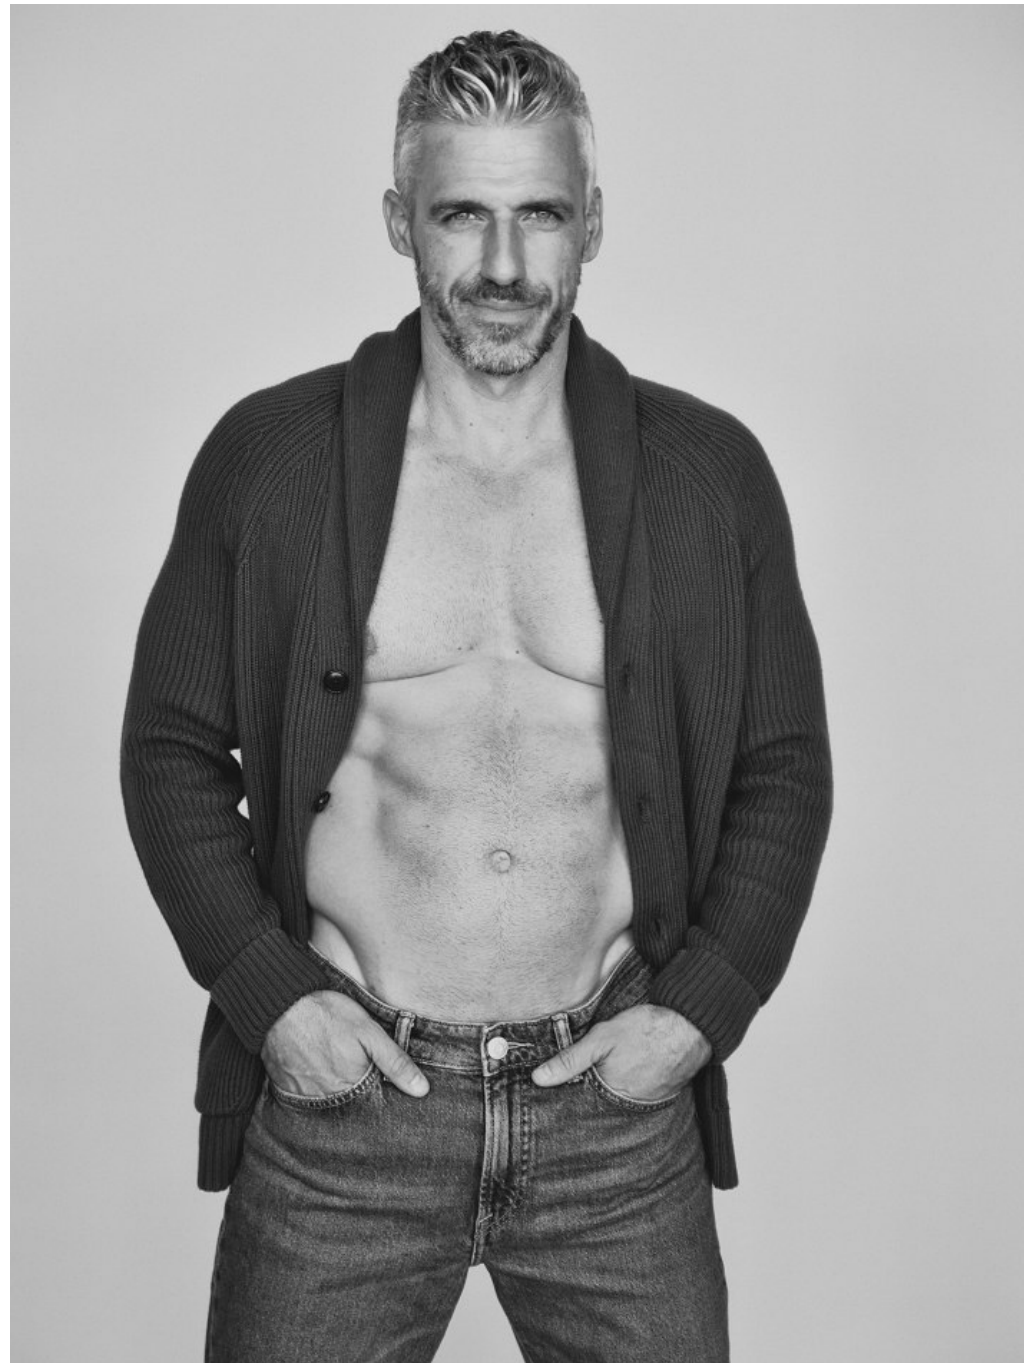

Sergio Fernandez   Height 5'11" | 180cm   Suit 40" | 101cm R   Shirt 34" | 86cm   Waist 31" | 79cm
Inseam 31" | 79cm   Shoe 10 US | 43.5 EU   Hair Salt and Pepper   Eyes Blue