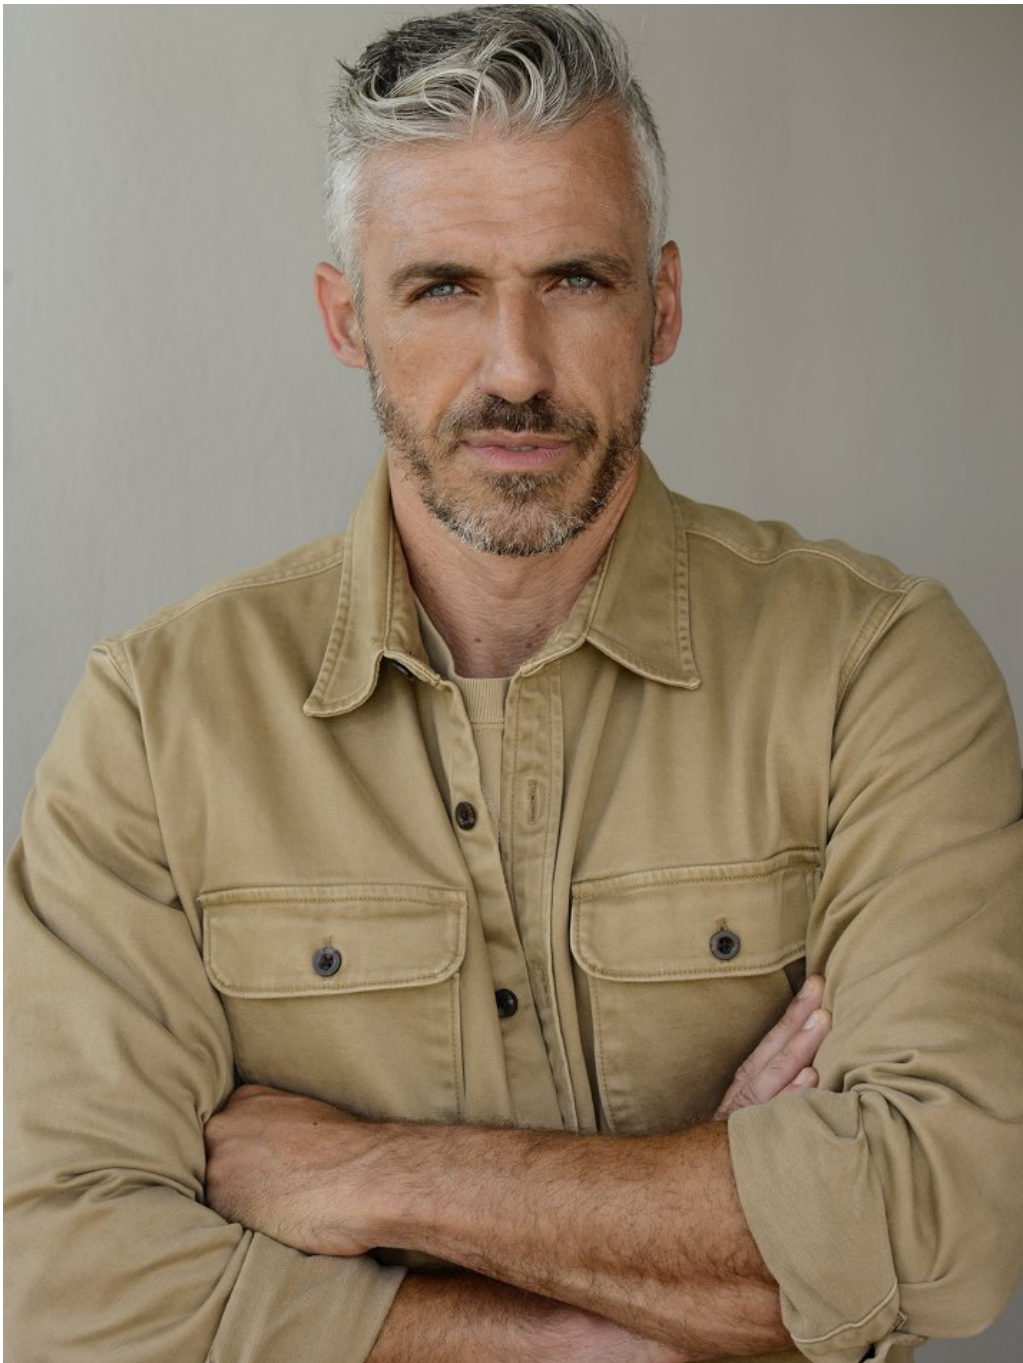

Sergio Fernandez   Height 5'11" | 180cm   Suit 40" | 101cm R   Shirt 34" | 86cm   Waist 31" | 79cm
Inseam 31" | 79cm   Shoe 10 US | 43.5 EU   Hair Salt and Pepper   Eyes Blue