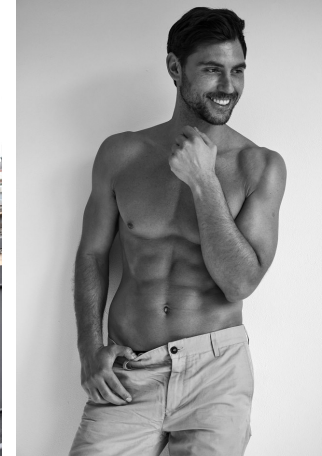

Sasha Malyshev Height 6'1.5" | 187cm Suit 42" | 106cm L Shirt 35" | 89cm Waist 33" | 84cm
Inseam 34" | 86cm Shoe 12 US | 46.5 EU Hair Light Brown Eyes Green

Sasha Malyshev Height 6'1.5" | 187cm Suit 42" | 106cm L Shirt 35" | 89cm Waist 33" | 84cm
Inseam 34" | 86cm Shoe 12 US | 46.5 EU Hair Light Brown Eyes Green

Sasha Malyshev Height 6'1.5" | 187cm Suit 42" | 106cm L Shirt 35" | 89cm Waist 33" | 84cm
Inseam 34" | 86cm Shoe 12 US | 46.5 EU Hair Light Brown Eyes Green