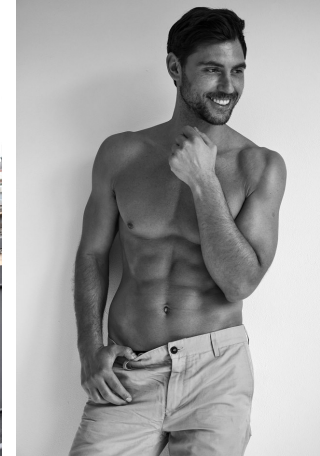

Sasha Malyshev Height 6'1.5" | 187cm Suit 42" | 106cm L Shirt 35" | 89cm Waist 33" | 84cm
Inseam 34" | 86cm Shoe 12 US | 46.5 EU Hair Light Brown Eyes Green

Sasha Malyshev Height 6'1.5" | 187cm Suit 42" | 106cm L Shirt 35" | 89cm Waist 33" | 84cm
Inseam 34" | 86cm Shoe 12 US | 46.5 EU Hair Light Brown Eyes Green

Sasha Malyshev Height 6'1.5" | 187cm Suit 42" | 106cm L Shirt 35" | 89cm Waist 33" | 84cm
Inseam 34" | 86cm Shoe 12 US | 46.5 EU Hair Light Brown Eyes Green