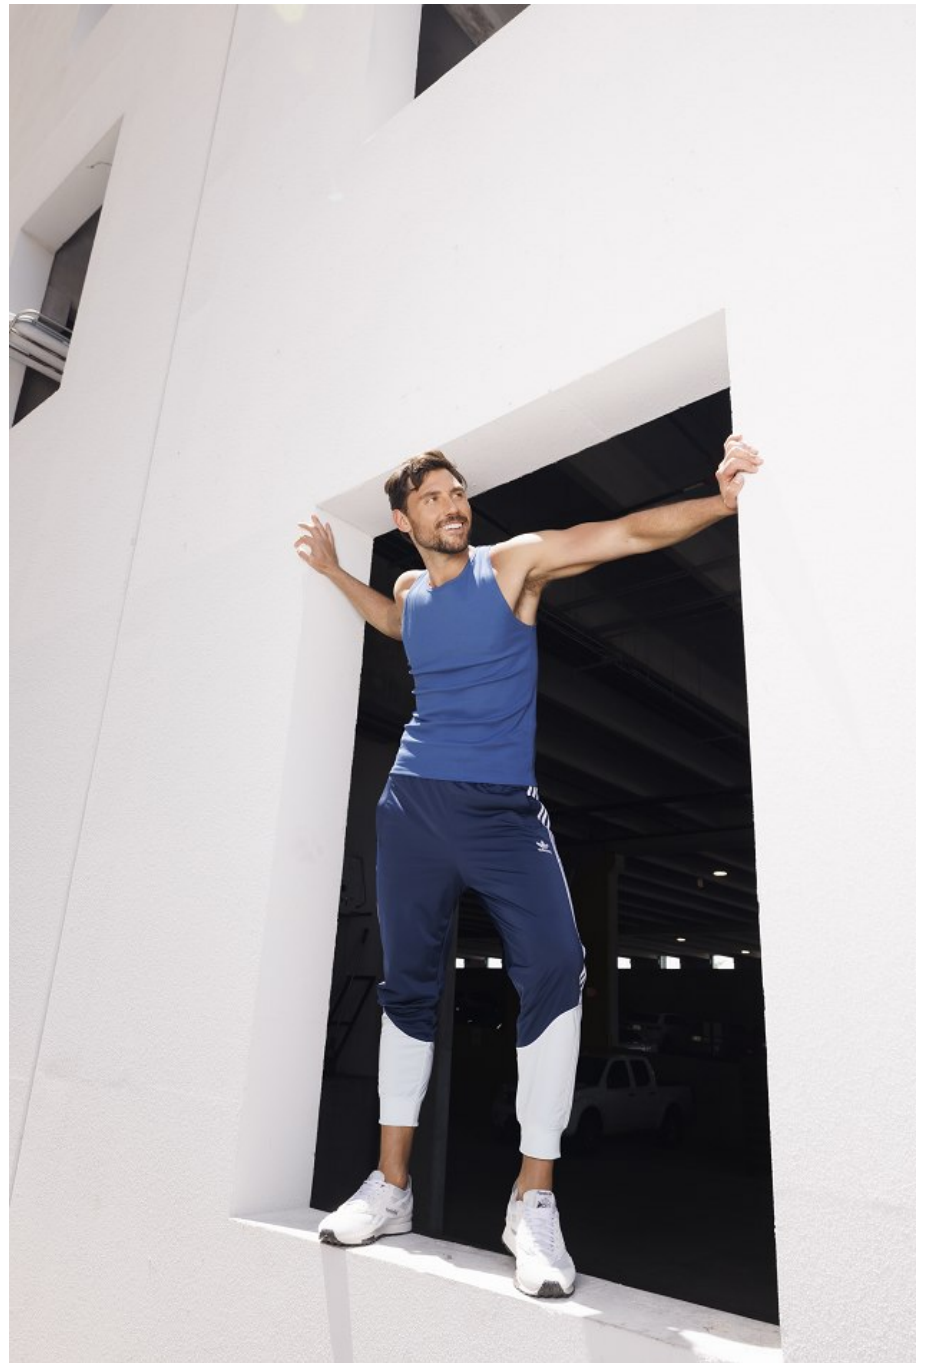

Sasha Malyshev Height 6'1.5" | 187cm Suit 42" | 106cm L Shirt 35" | 89cm Waist 33" | 84cm
Inseam 34" | 86cm Shoe 12 US | 46.5 EU Hair Light Brown Eyes Green

Sasha Malyshev Height 6'1.5" | 187cm Suit 42" | 106cm L Shirt 35" | 89cm Waist 33" | 84cm
Inseam 34" | 86cm Shoe 12 US | 46.5 EU Hair Light Brown Eyes Green