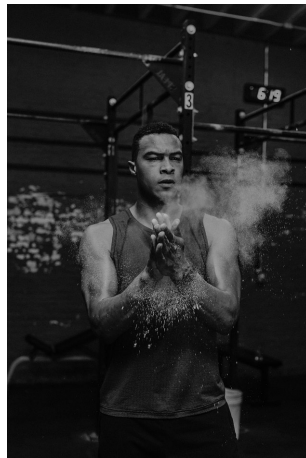

Dale Moss Height 6'2" | 188cm Suit 32" | 81cm L Shirt 33" | 84cm Waist 32" | 81cm
 Inseam 33" | 84cm Shoe 13 US | 48 EU Hair Brown Eyes Hazel

Dale Moss Height 6'2" | 188cm Suit 32" | 81cm L Shirt 33" | 84cm Waist 32" | 81cm
 Inseam 33" | 84cm Shoe 13 US | 48 EU Hair Brown Eyes Hazel