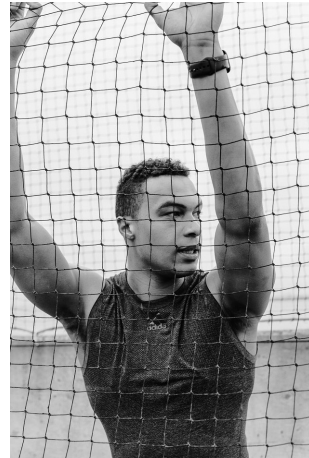

Dale Moss Height 6'2" | 188cm Suit 32" | 81cm L Shirt 33" | 84cm Waist 32" | 81cm
 Inseam 33" | 84cm Shoe 13 US | 48 EU Hair Brown Eyes Hazel

Dale Moss Height 6'2" | 188cm Suit 32" | 81cm L Shirt 33" | 84cm Waist 32" | 81cm
 Inseam 33" | 84cm Shoe 13 US | 48 EU Hair Brown Eyes Hazel