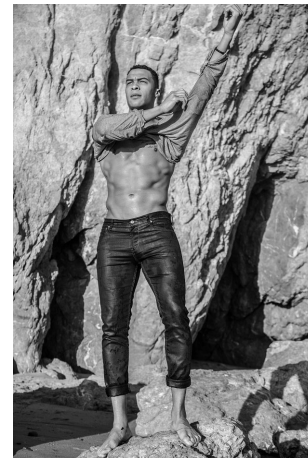

Dale Moss Height 6'2" | 188cm Suit 32" | 81cm L Shirt 33" | 84cm Waist 32" | 81cm
 Inseam 33" | 84cm Shoe 13 US | 48 EU Hair Brown Eyes Hazel

Dale Moss Height 6'2" | 188cm Suit 32" | 81cm L Shirt 33" | 84cm Waist 32" | 81cm
 Inseam 33" | 84cm Shoe 13 US | 48 EU Hair Brown Eyes Hazel