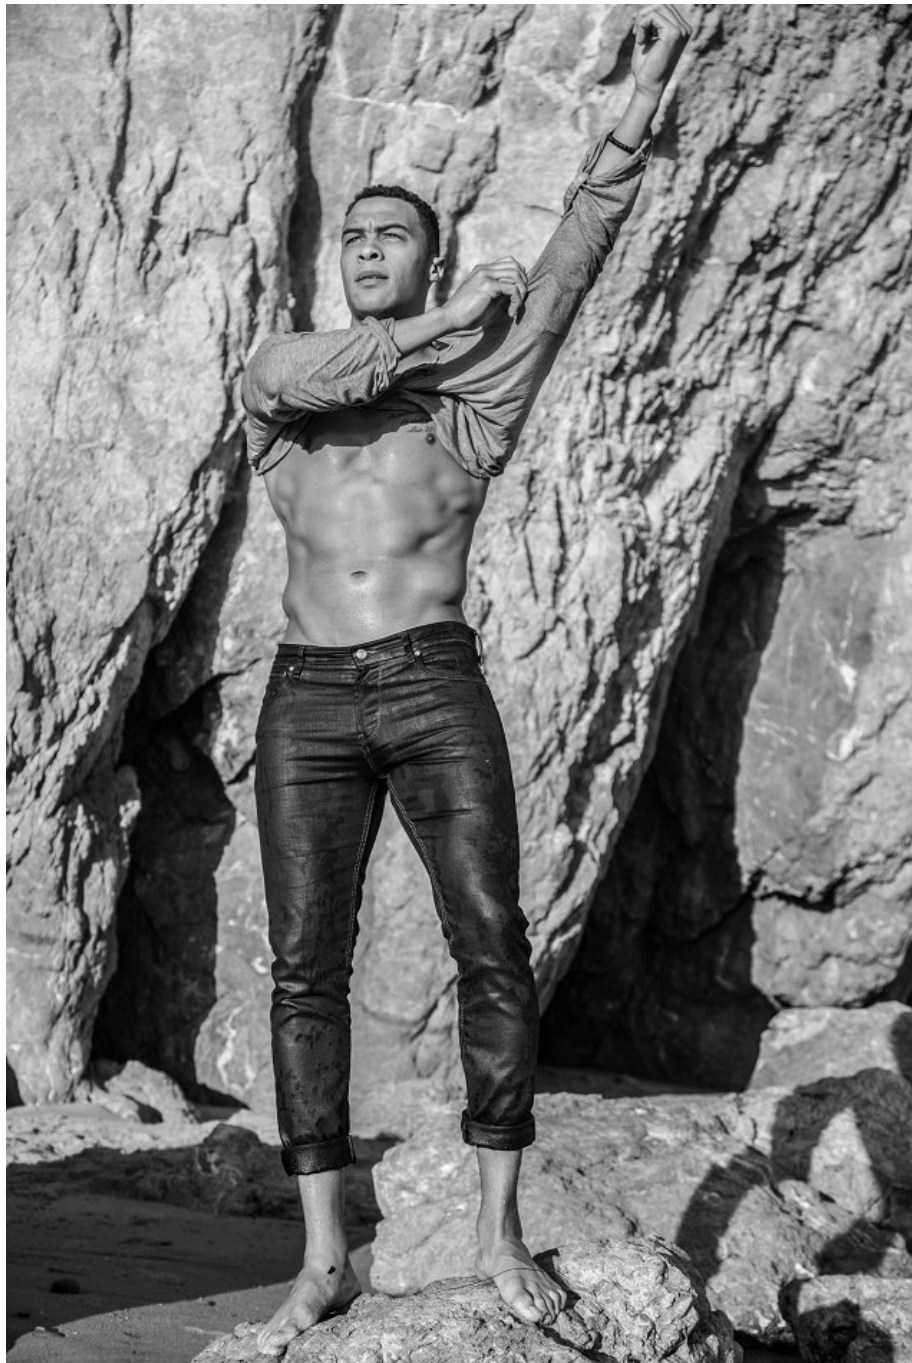

Dale Moss   Height 6'2" | 188cm   Suit 32" | 81cm L   Shirt 33" | 84cm   Waist 32" | 81cm
Inseam 33" | 84cm   Shoe 13 US | 48 EU   Hair Brown   Eyes Hazel