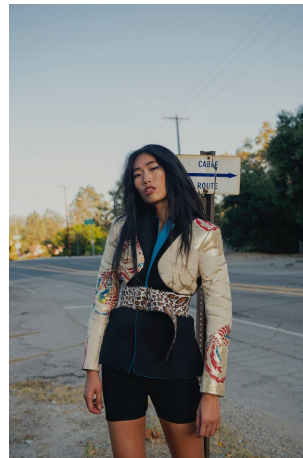

Vera Wu Height 5'11" | 180cm Bust 34" | 86cm Waist 25" | 64cm Hips 35" | 89cm
Dress 2 US | 32 EU Shoe 9.5 US | 40.5 EU Hair Black Eyes Black

Vera Wu Height 5'11" | 180cm Bust 34" | 86cm Waist 25" | 64cm Hips 35" | 89cm
 Dress 2 US | 32 EU Shoe 9.5 US | 40.5 EU Hair Black Eyes Black

Vera Wu Height 5'11" | 180cm Bust 34" | 86cm Waist 25" | 64cm Hips 35" | 89cm
Dress 2 US | 32 EU Shoe 9.5 US | 40.5 EU Hair Black Eyes Black

© 2019 VERE MOORE

Vera Wu Height 5'11" | 180cm Bust 34" | 86cm Waist 25" | 64cm Hips 35" | 89cm
Dress 2 US | 32 EU Shoe 9.5 US | 40.5 EU Hair Black Eyes Black

Vera Wu Height 5'11" | 180cm Bust 34" | 86cm Waist 25" | 64cm Hips 35" | 89cm
Dress 2 US | 32 EU Shoe 9.5 US | 40.5 EU Hair Black Eyes Black