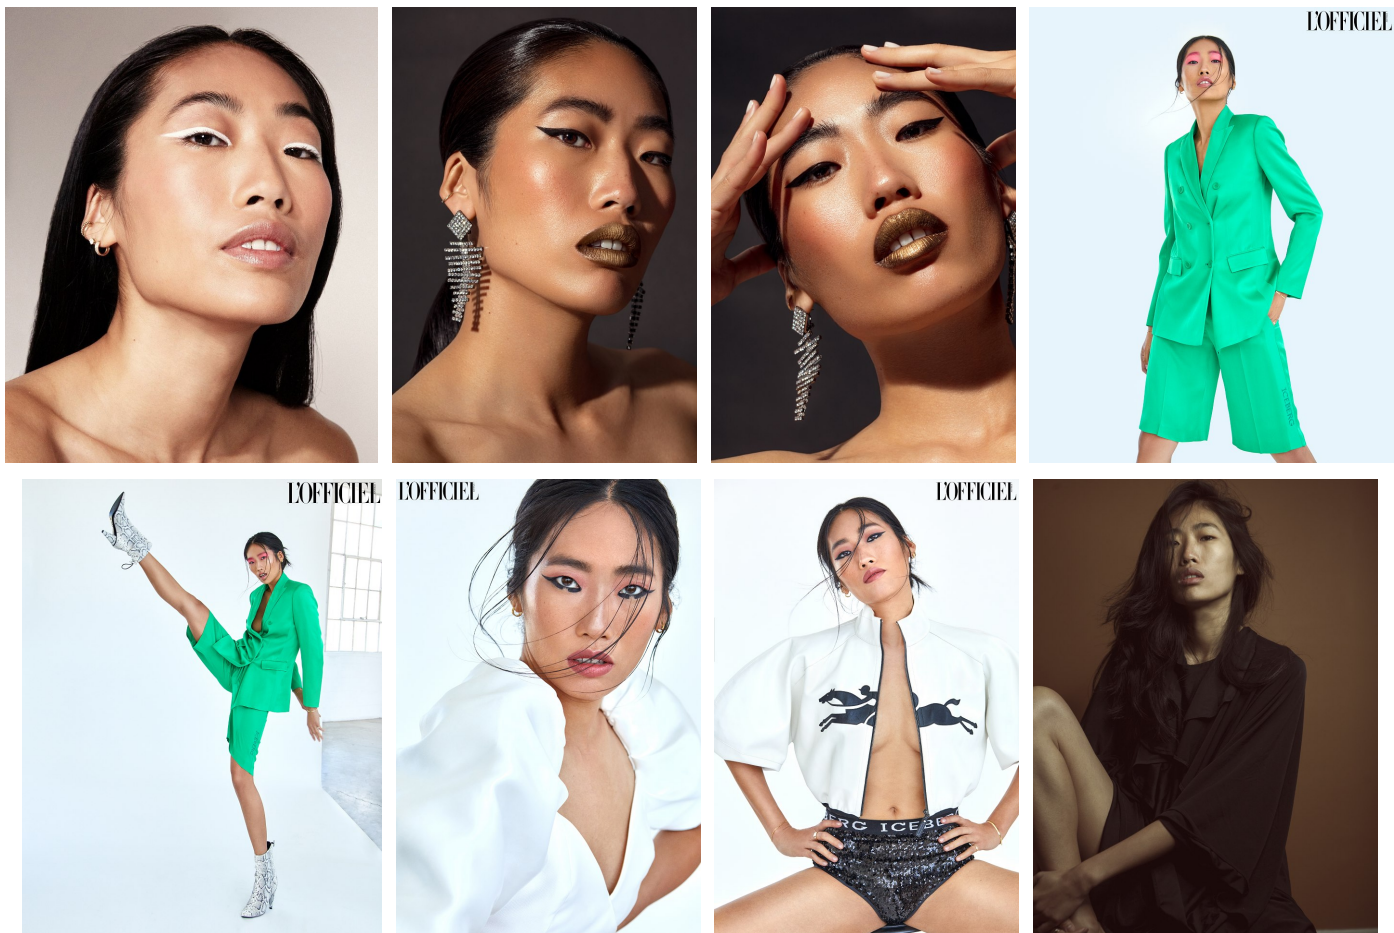

Vera Wu Height 5'11" | 180cm Bust 34" | 86cm Waist 25" | 64cm Hips 35" | 89cm
Dress 2 US | 32 EU Shoe 9.5 US | 40.5 EU Hair Black Eyes Black

Vera Wu Height 5'11" | 180cm Bust 34" | 86cm Waist 25" | 64cm Hips 35" | 89cm
 Dress 2 US | 32 EU Shoe 9.5 US | 40.5 EU Hair Black Eyes Black

Vera Wu Height 5'11" | 180cm Bust 34" | 86cm Waist 25" | 64cm Hips 35" | 89cm
Dress 2 US | 32 EU Shoe 9.5 US | 40.5 EU Hair Black Eyes Black

© 2019 VERE MOORE

Vera Wu Height 5'11" | 180cm Bust 34" | 86cm Waist 25" | 64cm Hips 35" | 89cm
Dress 2 US | 32 EU Shoe 9.5 US | 40.5 EU Hair Black Eyes Black

Vera Wu Height 5'11" | 180cm Bust 34" | 86cm Waist 25" | 64cm Hips 35" | 89cm
Dress 2 US | 32 EU Shoe 9.5 US | 40.5 EU Hair Black Eyes Black