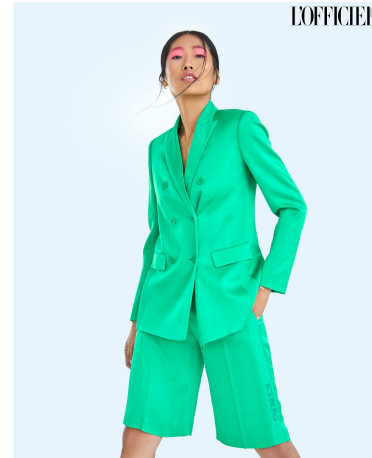

Vera Wu Height 5'11" | 180cm Bust 34" | 86cm Waist 25" | 64cm Hips 35" | 89cm  
Dress 2 US | 32 EU Shoe 9.5 US | 40.5 EU Hair Black Eyes Black

Vera Wu Height 5'11" | 180cm Bust 34" | 86cm Waist 25" | 64cm Hips 35" | 89cm  
 Dress 2 US | 32 EU Shoe 9.5 US | 40.5 EU Hair Black Eyes Black

Vera Wu Height 5'11" | 180cm Bust 34" | 86cm Waist 25" | 64cm Hips 35" | 89cm  
 Dress 2 US | 32 EU Shoe 9.5 US | 40.5 EU Hair Black Eyes Black

© 2019 VERE MOORE

Vera Wu Height 5'11" | 180cm Bust 34" | 86cm Waist 25" | 64cm Hips 35" | 89cm  
Dress 2 US | 32 EU Shoe 9.5 US | 40.5 EU Hair Black Eyes Black

Vera Wu Height 5'11" | 180cm Bust 34" | 86cm Waist 25" | 64cm Hips 35" | 89cm  
Dress 2 US | 32 EU Shoe 9.5 US | 40.5 EU Hair Black Eyes Black