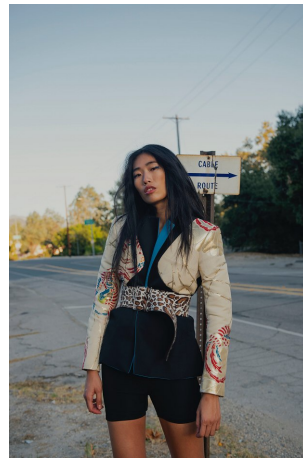

Vera Wu Height 5'11" | 180cm Bust 34" | 86cm Waist 25" | 64cm Hips 35" | 89cm  
Dress 2 US | 32 EU Shoe 9.5 US | 40.5 EU Hair Black Eyes Black

Vera Wu Height 5'11" | 180cm Bust 34" | 86cm Waist 25" | 64cm Hips 35" | 89cm  
 Dress 2 US | 32 EU Shoe 9.5 US | 40.5 EU Hair Black Eyes Black

Vera Wu Height 5'11" | 180cm Bust 34" | 86cm Waist 25" | 64cm Hips 35" | 89cm  
 Dress 2 US | 32 EU Shoe 9.5 US | 40.5 EU Hair Black Eyes Black

© 2019 VERE MOORE

Vera Wu Height 5'11" | 180cm Bust 34" | 86cm Waist 25" | 64cm Hips 35" | 89cm  
Dress 2 US | 32 EU Shoe 9.5 US | 40.5 EU Hair Black Eyes Black

Vera Wu Height 5'11" | 180cm Bust 34" | 86cm Waist 25" | 64cm Hips 35" | 89cm  
Dress 2 US | 32 EU Shoe 9.5 US | 40.5 EU Hair Black Eyes Black