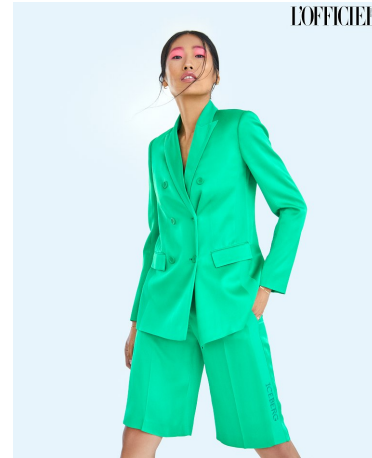

Vera Wu Height 5'11" | 180cm Bust 34" | 86cm Waist 25" | 64cm Hips 35" | 89cm
Dress 2 US | 32 EU Shoe 9.5 US | 40.5 EU Hair Black Eyes Black

Vera Wu Height 5'11" | 180cm Bust 34" | 86cm Waist 25" | 64cm Hips 35" | 89cm
 Dress 2 US | 32 EU Shoe 9.5 US | 40.5 EU Hair Black Eyes Black

Vera Wu Height 5'11" | 180cm Bust 34" | 86cm Waist 25" | 64cm Hips 35" | 89cm
 Dress 2 US | 32 EU Shoe 9.5 US | 40.5 EU Hair Black Eyes Black

© 2019 VERE MOORE

Vera Wu Height 5'11" | 180cm Bust 34" | 86cm Waist 25" | 64cm Hips 35" | 89cm
Dress 2 US | 32 EU Shoe 9.5 US | 40.5 EU Hair Black Eyes Black

Vera Wu Height 5'11" | 180cm Bust 34" | 86cm Waist 25" | 64cm Hips 35" | 89cm
Dress 2 US | 32 EU Shoe 9.5 US | 40.5 EU Hair Black Eyes Black