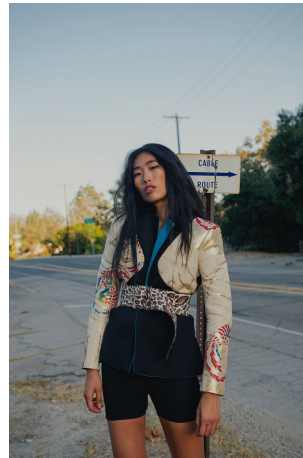

Vera Wu Height 5'11" | 180cm Bust 34" | 86cm Waist 25" | 64cm Hips 35" | 89cm
Dress 2 US | 32 EU Shoe 9.5 US | 40.5 EU Hair Black Eyes Black

Vera Wu Height 5'11" | 180cm Bust 34" | 86cm Waist 25" | 64cm Hips 35" | 89cm
 Dress 2 US | 32 EU Shoe 9.5 US | 40.5 EU Hair Black Eyes Black

Vera Wu Height 5'11" | 180cm Bust 34" | 86cm Waist 25" | 64cm Hips 35" | 89cm
 Dress 2 US | 32 EU Shoe 9.5 US | 40.5 EU Hair Black Eyes Black

© 2019 VERE MOORE

Vera Wu Height 5'11" | 180cm Bust 34" | 86cm Waist 25" | 64cm Hips 35" | 89cm
Dress 2 US | 32 EU Shoe 9.5 US | 40.5 EU Hair Black Eyes Black

Vera Wu Height 5'11" | 180cm Bust 34" | 86cm Waist 25" | 64cm Hips 35" | 89cm
Dress 2 US | 32 EU Shoe 9.5 US | 40.5 EU Hair Black Eyes Black