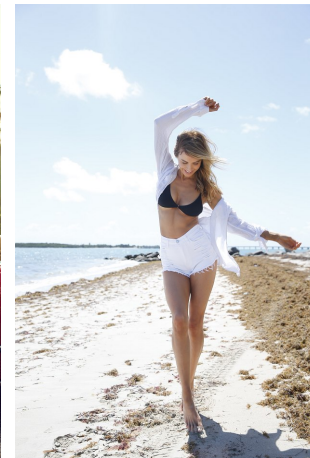

Carina Harris Height 5'9" | 175cm Bust 34" | 86cm Waist 24" | 61cm Hips 34" | 86cm
 Dress 2 US | 32 EU Shoe 7.5 US | 38.5 EU Hair Blonde Eyes Blue

Carina Harris Height 5'9" | 175cm Bust 34" | 86cm Waist 24" | 61cm Hips 34" | 86cm
Dress 2 US | 32 EU Shoe 7.5 US | 38.5 EU Hair Blonde Eyes Blue