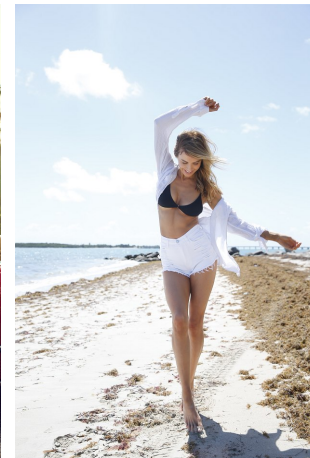

Carina Harris   Height 5'9" | 175cm   Bust 34" | 86cm   Waist 24" | 61cm   Hips 34" | 86cm  
 Dress 2 US | 32 EU   Shoe 7.5 US | 38.5 EU   Hair Blonde   Eyes Blue

Carina Harris    Height 5'9" | 175cm    Bust 34" | 86cm    Waist 24" | 61cm    Hips 34" | 86cm  
Dress 2 US | 32 EU    Shoe 7.5 US | 38.5 EU    Hair Blonde    Eyes Blue