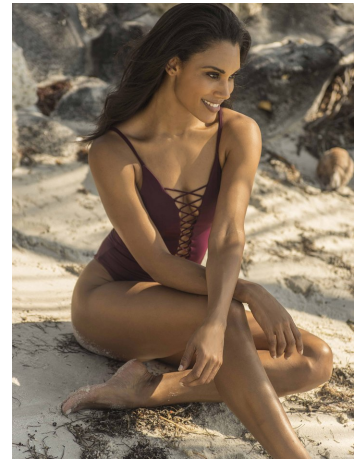

Taylor Walker Height 5'8" | 173cm Bust 34" | 86cm Waist 25" | 64cm Hips 35" | 89cm
Dress 4 US | 34 EU Shoe 8 US | 39 EU Hair Brown Eyes Brown

Taylor Walker Height 5'8" | 173cm Bust 34" | 86cm Waist 25" | 64cm Hips 35" | 89cm
Dress 4 US | 34 EU Shoe 8 US | 39 EU Hair Brown Eyes Brown

Taylor Walker Height 5'8" | 173cm Bust 34" | 86cm Waist 25" | 64cm Hips 35" | 89cm
Dress 4 US | 34 EU Shoe 8 US | 39 EU Hair Brown Eyes Brown

CGM
CAROLINE GLEASON
MANAGEMENT

Taylor Walker Height 5'8" | 173cm Bust 34" | 86cm Waist 25" | 64cm Hips 35" | 89cm
Dress 4 US | 34 EU Shoe 8 US | 39 EU Hair Brown Eyes Brown