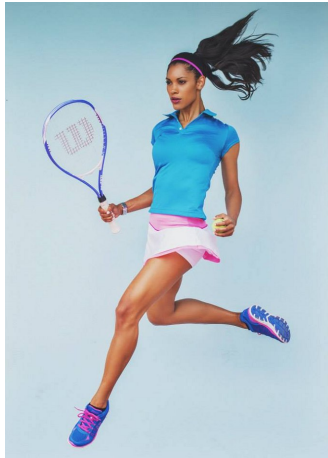

Taylor Walker   Height 5'8" | 173cm   Bust 34" | 86cm   Waist 25" | 64cm   Hips 35" | 89cm
Dress 4 US | 34 EU   Shoe 8 US | 39 EU   Hair Brown   Eyes Brown