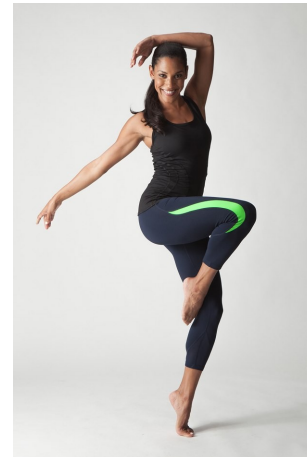

Taylor Walker   Height 5'8" | 173cm   Bust 34" | 86cm   Waist 25" | 64cm   Hips 35" | 89cm
Dress 4 US | 34 EU   Shoe 8 US | 39 EU   Hair Brown   Eyes Brown