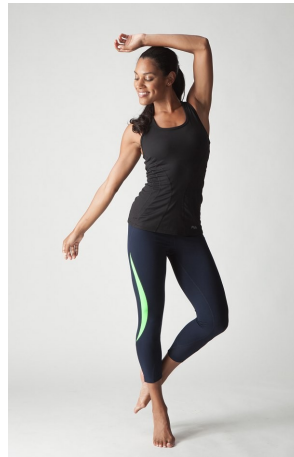

Taylor Walker   Height 5'8" | 173cm   Bust 34" | 86cm   Waist 25" | 64cm   Hips 35" | 89cm
Dress 4 US | 34 EU   Shoe 8 US | 39 EU   Hair Brown   Eyes Brown