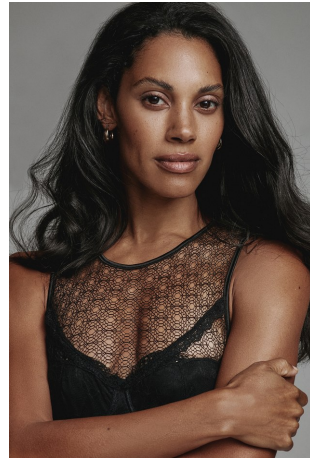

Taylor Walker    Height 5'8" | 173cm    Bust 34" | 86cm    Waist 25" | 64cm    Hips 35" | 89cm  
Dress 4 US | 34 EU    Shoe 8 US | 39 EU    Hair Brown    Eyes Brown

Taylor Walker Height 5'8" | 173cm Bust 34" | 86cm Waist 25" | 64cm Hips 35" | 89cm  
Dress 4 US | 34 EU Shoe 8 US | 39 EU Hair Brown Eyes Brown

Taylor Walker    Height 5'8" | 173cm    Bust 34" | 86cm    Waist 25" | 64cm    Hips 35" | 89cm  
Dress 4 US | 34 EU    Shoe 8 US | 39 EU    Hair Brown    Eyes Brown

**CGM**  
CAROLINE GLEASON  
MANAGEMENT