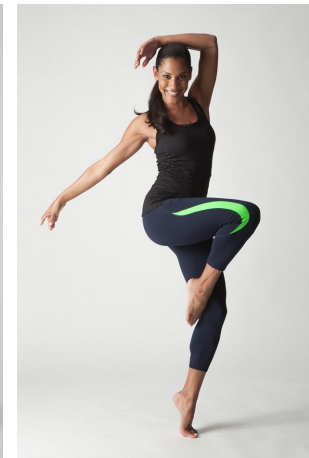

Taylor Walker   Height 5'8" | 173cm   Bust 34" | 86cm   Waist 25" | 64cm   Hips 35" | 89cm
Dress 4 US | 34 EU   Shoe 8 US | 39 EU   Hair Brown   Eyes Brown