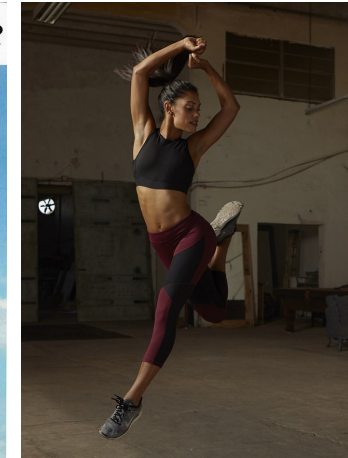

Taylor Walker Height 5'8" | 173cm Bust 34" | 86cm Waist 25" | 64cm Hips 35" | 89cm
Dress 4 US | 34 EU Shoe 8 US | 39 EU Hair Brown Eyes Brown