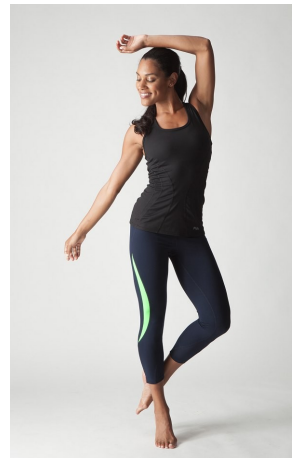

Taylor Walker   Height 5'8" | 173cm   Bust 34" | 86cm   Waist 25" | 64cm   Hips 35" | 89cm
Dress 4 US | 34 EU   Shoe 8 US | 39 EU   Hair Brown   Eyes Brown