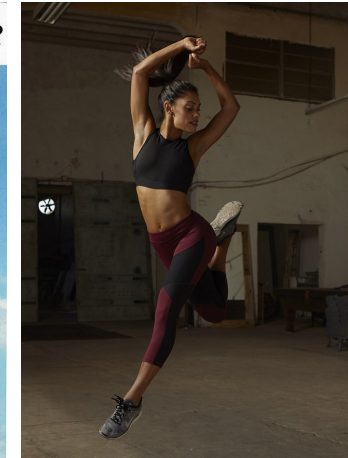

Taylor Walker Height 5'8" | 173cm Bust 34" | 86cm Waist 25" | 64cm Hips 35" | 89cm
Dress 4 US | 34 EU Shoe 8 US | 39 EU Hair Brown Eyes Brown

CGM
CAROLINE GLEASON
MANAGEMENT