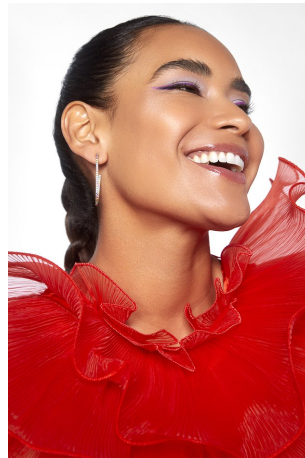

Sulem Calderon Height 5'7" | 170cm Bust 34" | 86cm Waist 27" | 69cm Hips 38" | 96cm
Dress 4 US | 34 EU Shoe 8 US | 39 EU Hair Brown Eyes Brown

Sulem Calderon Height 5'7" | 170cm Bust 34" | 86cm Waist 27" | 69cm Hips 38" | 96cm
Dress 4 US | 34 EU Shoe 8 US | 39 EU Hair Brown Eyes Brown