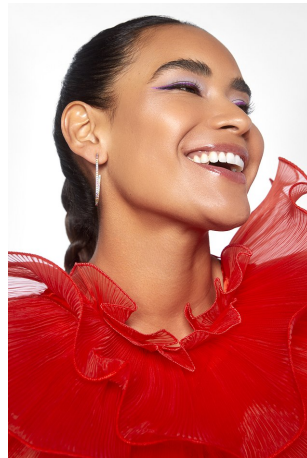

Sulem Calderon Height 5'7" | 170cm Bust 34" | 86cm Waist 27" | 69cm Hips 38" | 96cm  
Dress 4 US | 34 EU Shoe 8 US | 39 EU Hair Brown Eyes Brown

Sulem Calderon Height 5'7" | 170cm Bust 34" | 86cm Waist 27" | 69cm Hips 38" | 96cm  
Dress 4 US | 34 EU Shoe 8 US | 39 EU Hair Brown Eyes Brown