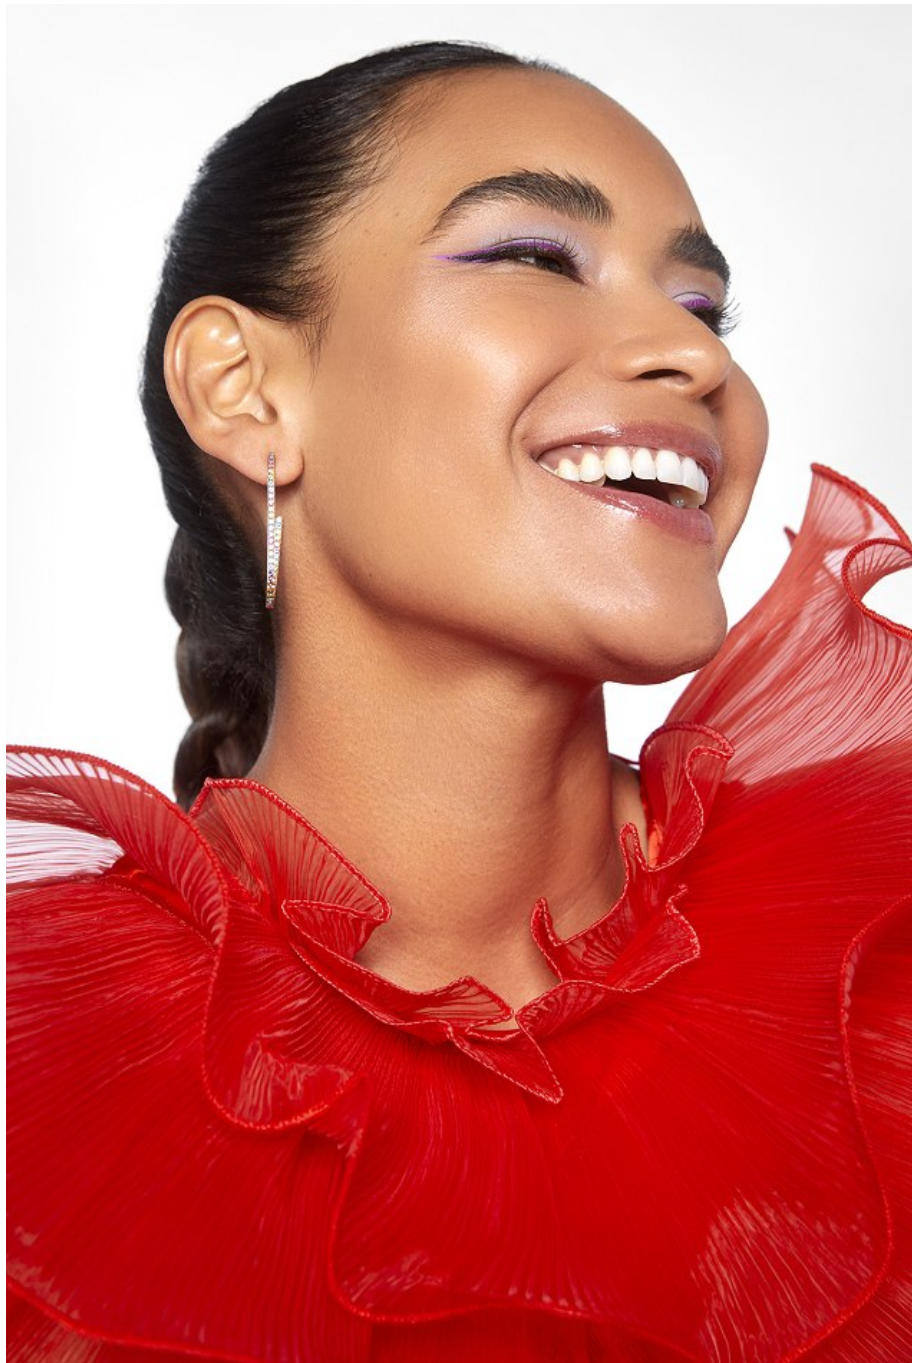

Sulem Calderon Height 5'7" | 170cm Bust 34" | 86cm Waist 27" | 69cm Hips 38" | 96cm
Dress 4 US | 34 EU Shoe 8 US | 39 EU Hair Brown Eyes Brown