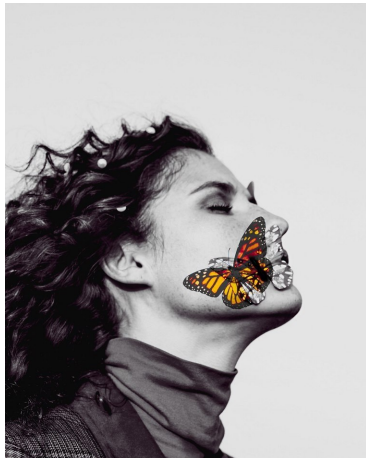

Elaine Silva Height 5'8" | 173cm Bust 34" | 86cm Waist 25" | 63cm Hips 36" | 92cm
 Dress 2-4 US | 32-34 EU Shoe 7.5 US | 38.5 EU Hair Red Eyes Brown

Elaine Silva Height 5'8" | 173cm Bust 34" | 86cm Waist 25" | 63cm Hips 36" | 92cm
Dress 2-4 US | 32-34 EU Shoe 7.5 US | 38.5 EU Hair Red Eyes Brown