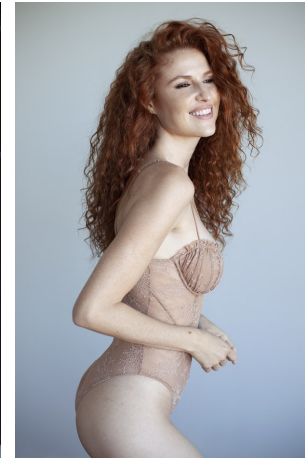

Elaine Silva Height 5'8" | 173cm Bust 34" | 86cm Waist 25" | 63cm Hips 36" | 92cm
 Dress 2-4 US | 32-34 EU Shoe 7.5 US | 38.5 EU Hair Red Eyes Brown

Elaine Silva Height 5'8" | 173cm Bust 34" | 86cm Waist 25" | 63cm Hips 36" | 92cm
Dress 2-4 US | 32-34 EU Shoe 7.5 US | 38.5 EU Hair Red Eyes Brown