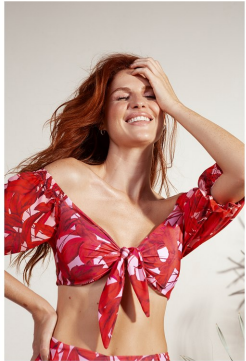

Elaine Silva Height 5'8" | 173cm Bust 34" | 86cm Waist 25" | 63cm Hips 36" | 92cm
 Dress 2-4 US | 32-34 EU Shoe 7.5 US | 38.5 EU Hair Red Eyes Brown

Elaine Silva Height 5'8" | 173cm Bust 34" | 86cm Waist 25" | 63cm Hips 36" | 92cm Dress 2-4 US | 32-34 EU Shoe 7.5 US | 38.5 EU Hair Red Eyes Brown