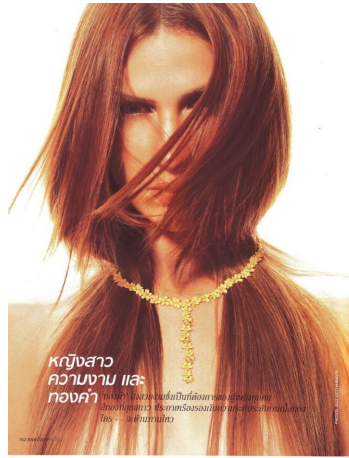

Elaine Silva Height 5'8" | 173cm Bust 34" | 86cm Waist 25" | 63cm Hips 36" | 92cm
 Dress 2-4 US | 32-34 EU Shoe 7.5 US | 38.5 EU Hair Red Eyes Brown

Elaine Silva Height 5'8" | 173cm Bust 34" | 86cm Waist 25" | 63cm Hips 36" | 92cm Dress 2-4 US | 32-34 EU Shoe 7.5 US | 38.5 EU Hair Red Eyes Brown