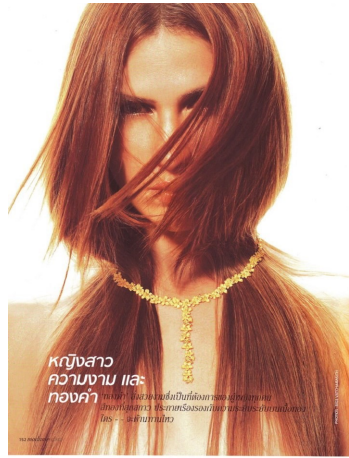

Elaine Silva Height 5'8" | 173cm Bust 34" | 86cm Waist 25" | 63cm Hips 36" | 92cm
 Dress 2-4 US | 32-34 EU Shoe 7.5 US | 38.5 EU Hair Red Eyes Brown

Elaine Silva Height 5'8" | 173cm Bust 34" | 86cm Waist 25" | 63cm Hips 36" | 92cm
Dress 2-4 US | 32-34 EU Shoe 7.5 US | 38.5 EU Hair Red Eyes Brown