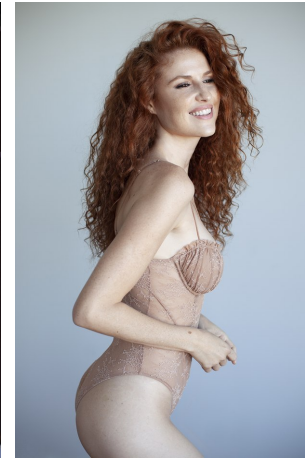

Elaine Silva Height 5'8" | 173cm Bust 34" | 86cm Waist 25" | 63cm Hips 36" | 92cm
 Dress 2-4 US | 32-34 EU Shoe 7.5 US | 38.5 EU Hair Red Eyes Brown

Elaine Silva Height 5'8" | 173cm Bust 34" | 86cm Waist 25" | 63cm Hips 36" | 92cm Dress 2-4 US | 32-34 EU Shoe 7.5 US | 38.5 EU Hair Red Eyes Brown