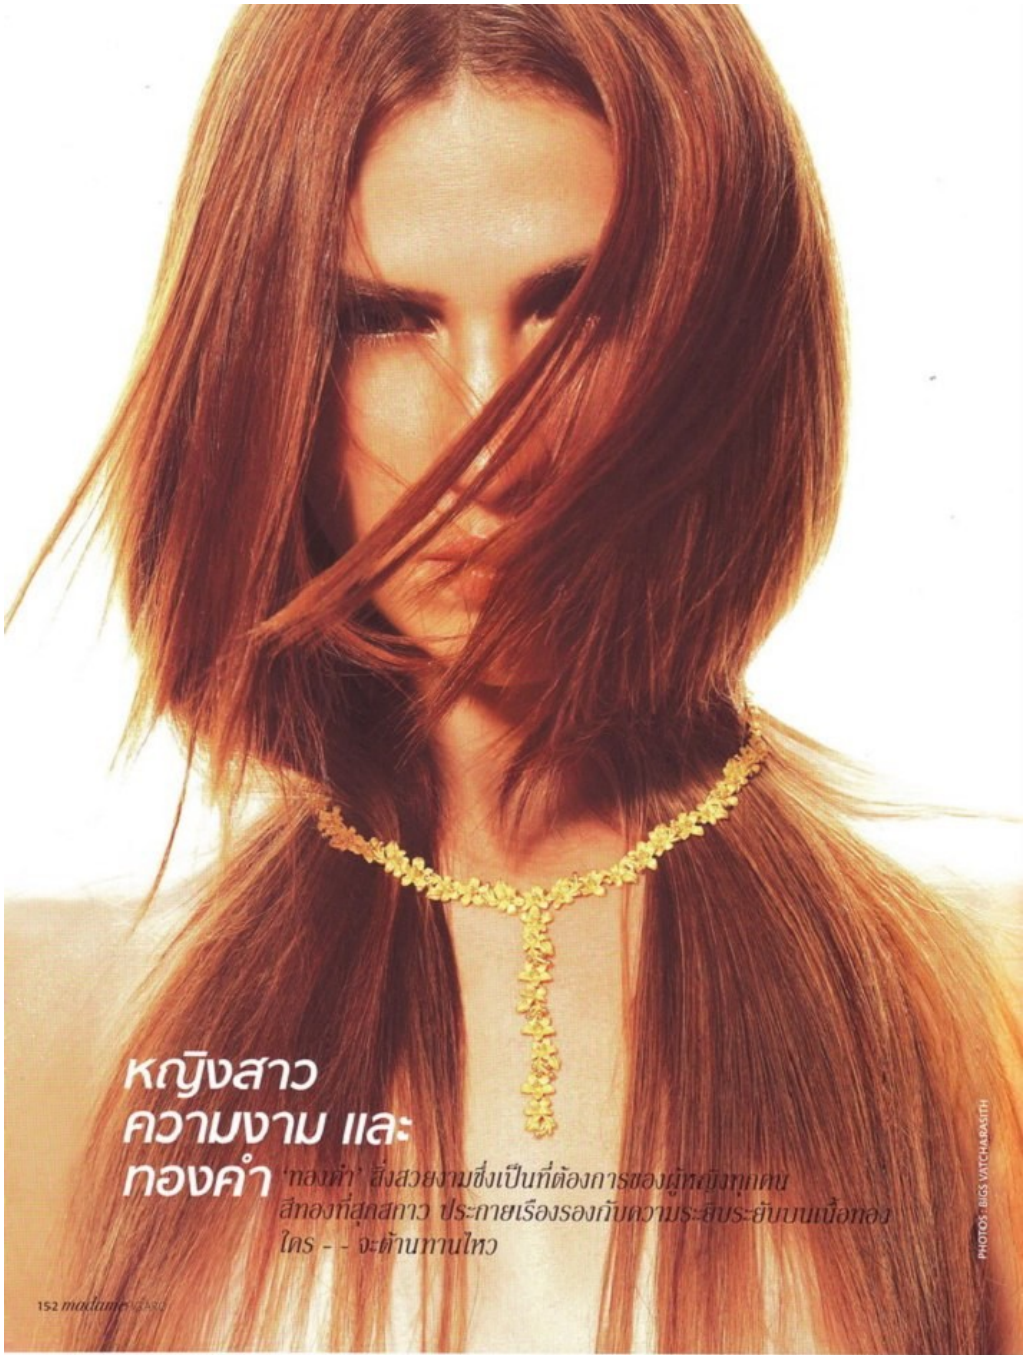

Elaine Silva Height 5'8" | 173cm Bust 34" | 86cm Waist 25" | 63cm Hips 36" | 92cm
Dress 2-4 US | 32-34 EU Shoe 7.5 US | 38.5 EU Hair Red Eyes Brown

หญิงสาว
ความงาม และ
ทองคำ ทองคำ ซึ่งสวยงามซึ่งเป็นที่ต้องการของผู้หญิงทุกคน
สีทองที่สุกสทาว ประกายเรืองรองกับความร-สับร-อันบนเนื้อทอง
ใคร -- จะต้านทานไหว

PHOTOS: BIGS WATCHABASTH

152 madame FIGARO