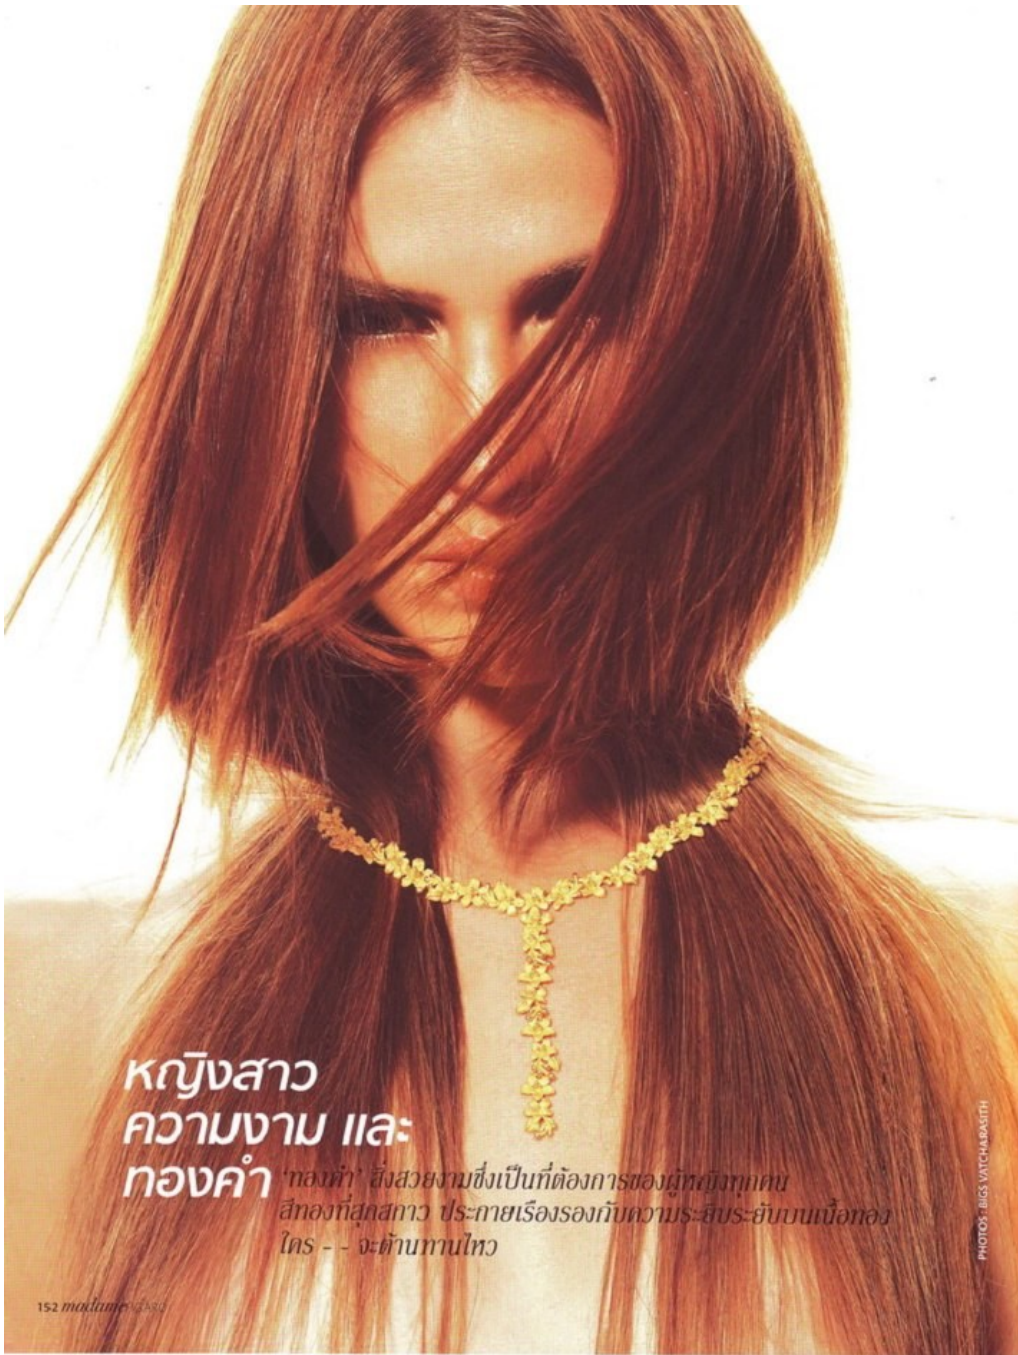

Elaine Silva Height 5'8" | 173cm Bust 34" | 86cm Waist 25" | 63cm Hips 36" | 92cm
Dress 2-4 US | 32-34 EU Shoe 7.5 US | 38.5 EU Hair Red Eyes Brown

Elaine Silva Height 5'8" | 173cm Bust 34" | 86cm Waist 25" | 63cm Hips 36" | 92cm
Dress 2-4 US | 32-34 EU Shoe 7.5 US | 38.5 EU Hair Red Eyes Brown

CGM
CAROLINE GLEASON
MANAGEMENT