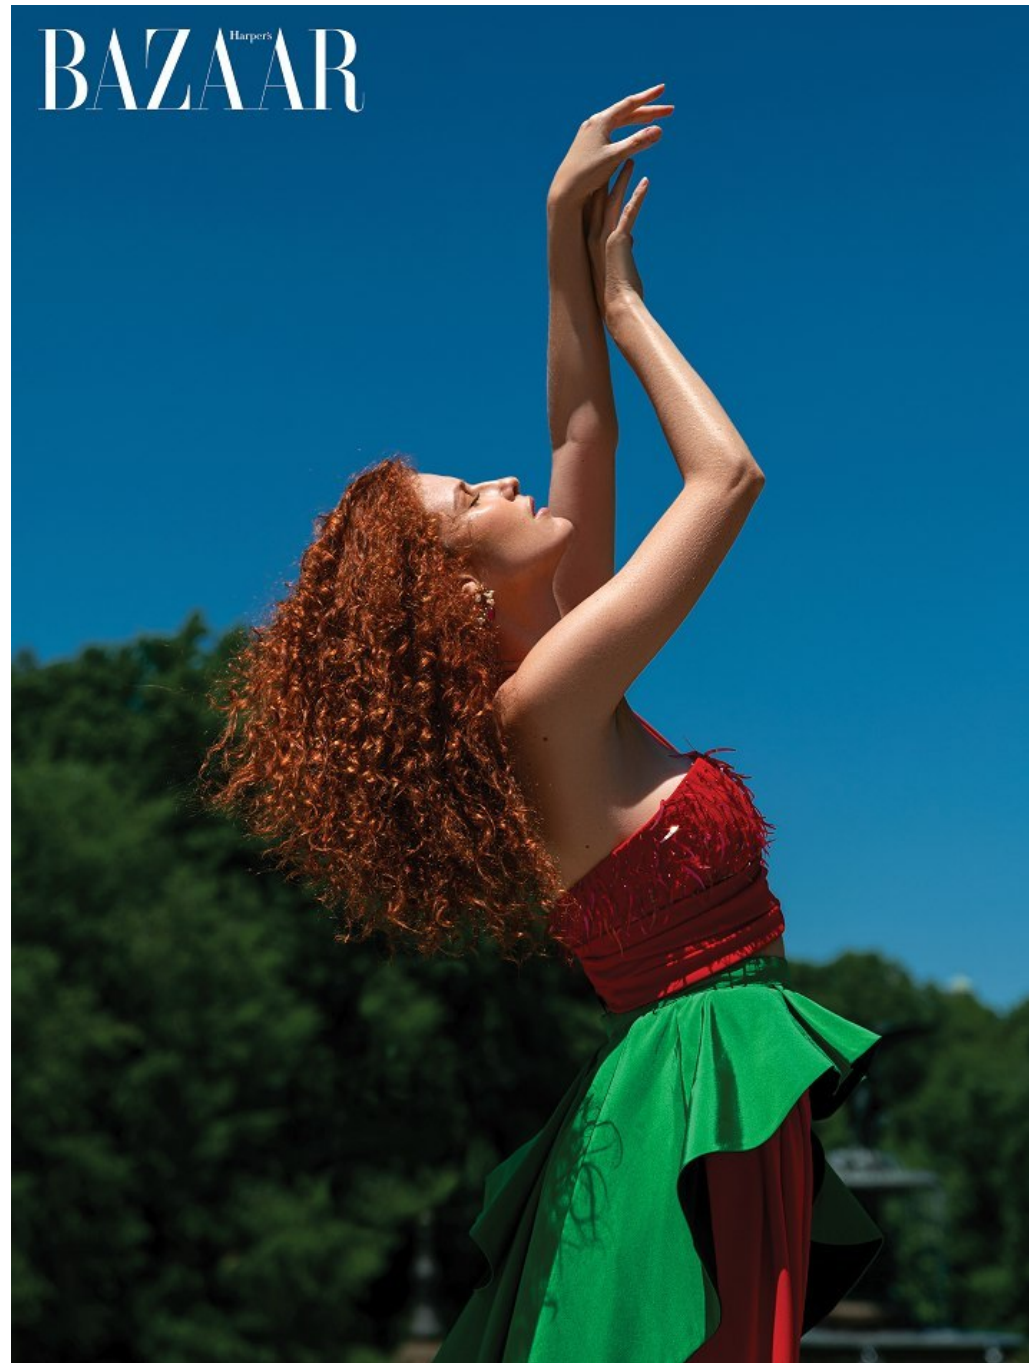

Elaine Silva Height 5'8" | 173cm Bust 34" | 86cm Waist 25" | 63cm Hips 36" | 92cm
Dress 2-4 US | 32-34 EU Shoe 7.5 US | 38.5 EU Hair Red Eyes Brown

BAZAAR

BAZAAR

Elaine Silva Height 5'8" | 173cm Bust 34" | 86cm Waist 25" | 63cm Hips 36" | 92cm
Dress 2-4 US | 32-34 EU Shoe 7.5 US | 38.5 EU Hair Red Eyes Brown

CGM
CAROLINE GLEASON
MANAGEMENT

Harper's
BAZAAR

Harper's
BAZAAR

Elaine Silva Height 5'8" | 173cm Bust 34" | 86cm Waist 25" | 63cm Hips 36" | 92cm
Dress 2-4 US | 32-34 EU Shoe 7.5 US | 38.5 EU Hair Red Eyes Brown

CGM
CAROLINE GLEASON
MANAGEMENT

Harpers
BAZAAR

Harpers
BAZAAR

Elaine Silva Height 5'8" | 173cm Bust 34" | 86cm Waist 25" | 63cm Hips 36" | 92cm
Dress 2-4 US | 32-34 EU Shoe 7.5 US | 38.5 EU Hair Red Eyes Brown