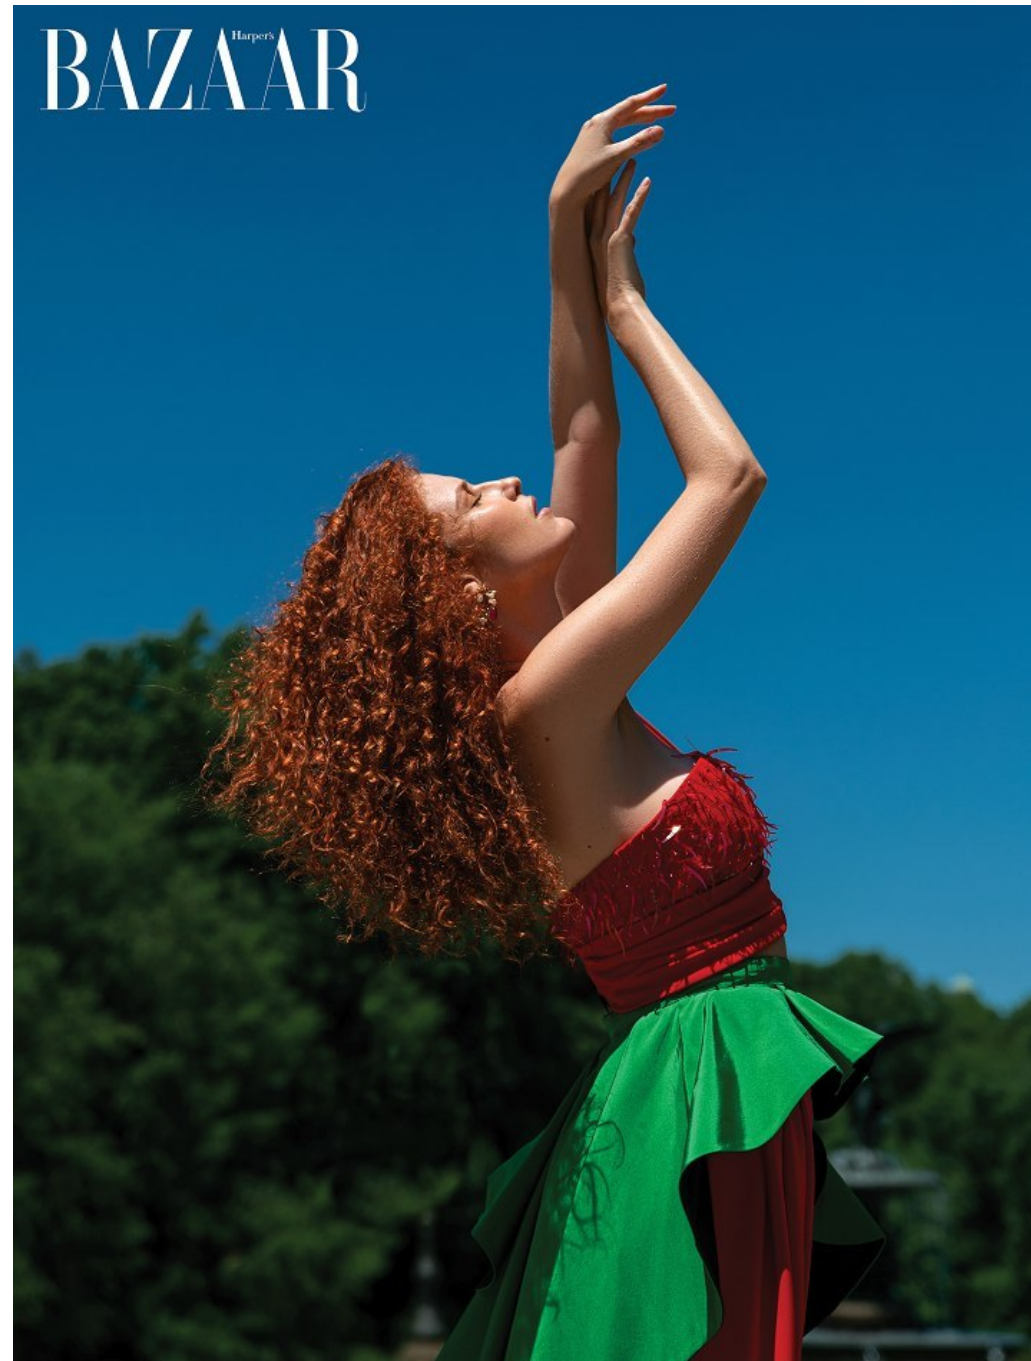

Elaine Silva Height 5'8" | 173cm Bust 34" | 86cm Waist 25" | 63cm Hips 36" | 92cm
Dress 2-4 US | 32-34 EU Shoe 7.5 US | 38.5 EU Hair Red Eyes Brown

BAZAAR

BAZAAR

Elaine Silva Height 5'8" | 173cm Bust 34" | 86cm Waist 25" | 63cm Hips 36" | 92cm
Dress 2-4 US | 32-34 EU Shoe 7.5 US | 38.5 EU Hair Red Eyes Brown

CGM
CAROLINE GLEASON
MANAGEMENT

Harper's
BAZAAR

Harper's
BAZAAR

Elaine Silva Height 5'8" | 173cm Bust 34" | 86cm Waist 25" | 63cm Hips 36" | 92cm
Dress 2-4 US | 32-34 EU Shoe 7.5 US | 38.5 EU Hair Red Eyes Brown

CGM
CAROLINE GLEASON
MANAGEMENT

Harpers
BAZAAR

Harpers
BAZAAR

Elaine Silva Height 5'8" | 173cm Bust 34" | 86cm Waist 25" | 63cm Hips 36" | 92cm
Dress 2-4 US | 32-34 EU Shoe 7.5 US | 38.5 EU Hair Red Eyes Brown