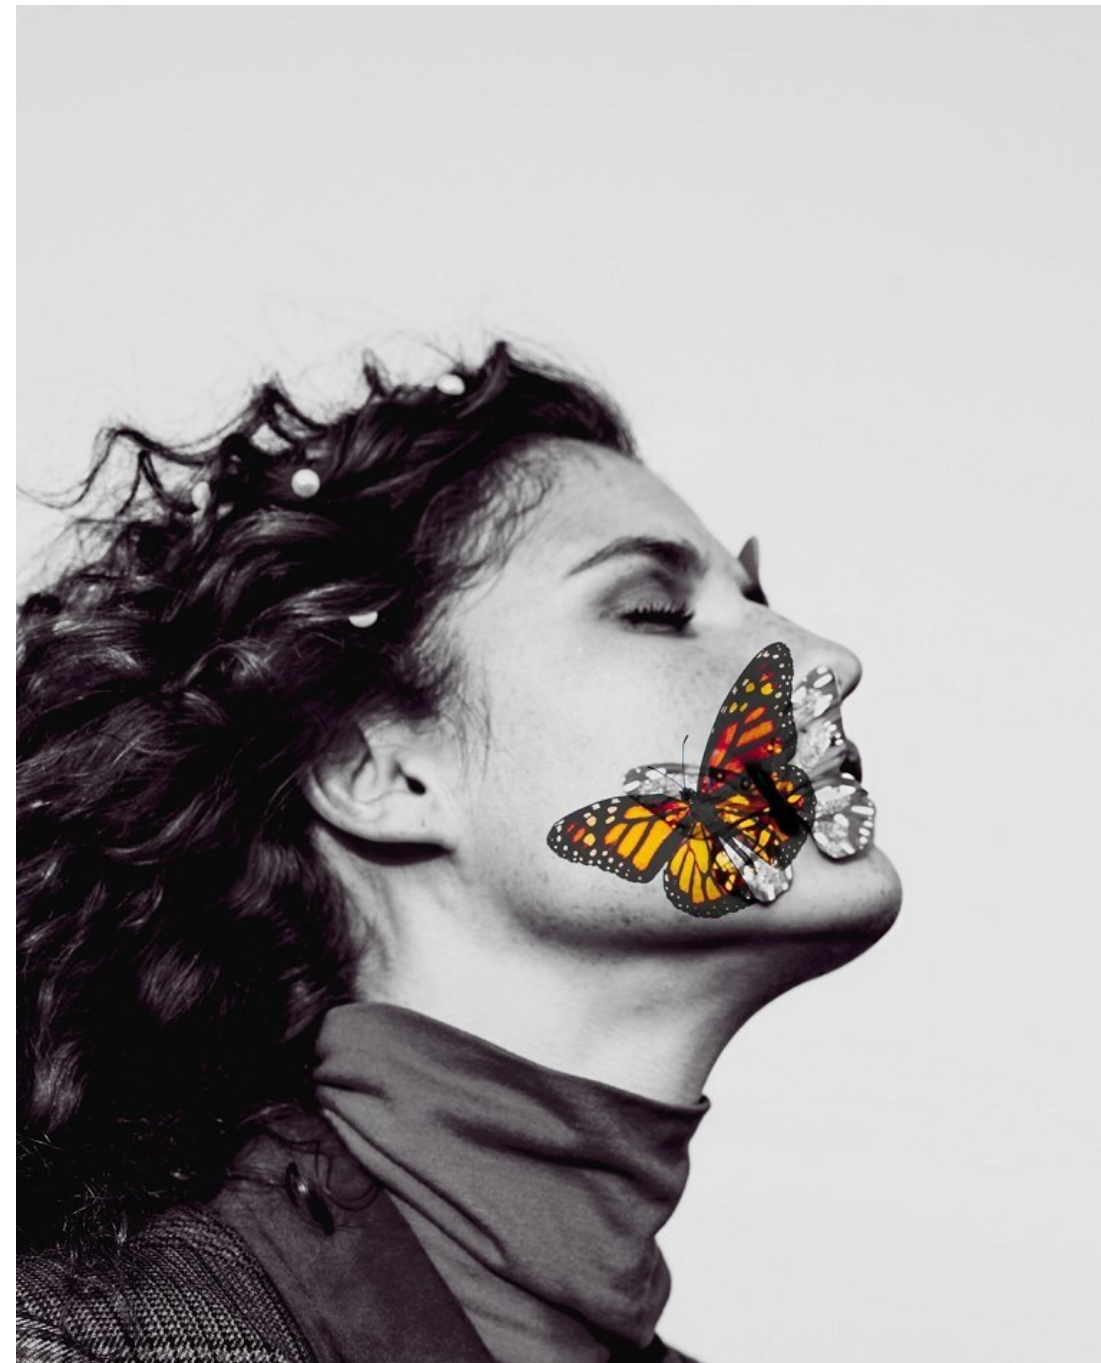

Elaine Silva Height 5'8" | 173cm Bust 34" | 86cm Waist 25" | 63cm Hips 36" | 92cm
Dress 2-4 US | 32-34 EU Shoe 7.5 US | 38.5 EU Hair Red Eyes Brown

Opposite Page-
HAIR PRODUCTS: EUFORA INTERNATIONAL
MAKEUP PRODUCTS: COZZETTE
WARDROBE: SANTA MONROE

This Page-
HAIR PRODUCTS: EUFORA INTERNATIONAL
MAKEUP PRODUCTS: COZZETTE
WARDROBE: SANTA MONROE

ELEMENTSMAGAZINE.COM

ELEMENTS JULY 2018

Elaine Silva Height 5'8" | 173cm Bust 34" | 86cm Waist 25" | 63cm Hips 36" | 92cm
Dress 2-4 US | 32-34 EU Shoe 7.5 US | 38.5 EU Hair Red Eyes Brown

CGM
CAROLINE GLEASON
MANAGEMENT