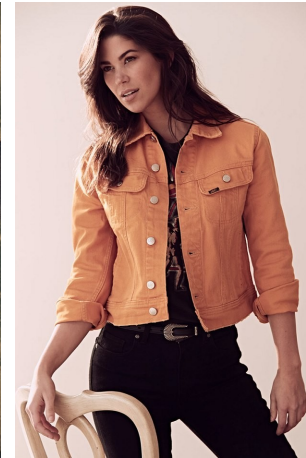

Melissa Phelps Height 5'10.5" | 179cm Bust 34" | 86cm Waist 26" | 66cm Hips 38" | 97cm
Dress 6-8 US | 36-38 EU Shoe 9.5 US | 40.5 EU Hair Brown Eyes Hazel