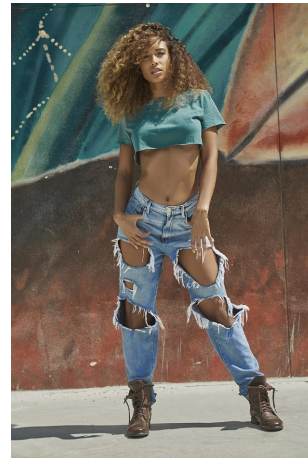

Felicia Postell Height 5'7.5" | 171cm Bust 34" | 86cm Waist 26" | 66cm Hips 36" | 91cm
Dress 6 US | 36 EU Shoe 8 US | 39 EU Hair Light Brown Eyes Brown

Felicia Postell Height 5'7.5" | 171cm Bust 34" | 86cm Waist 26" | 66cm Hips 36" | 91cm
Dress 6 US | 36 EU Shoe 8 US | 39 EU Hair Light Brown Eyes Brown