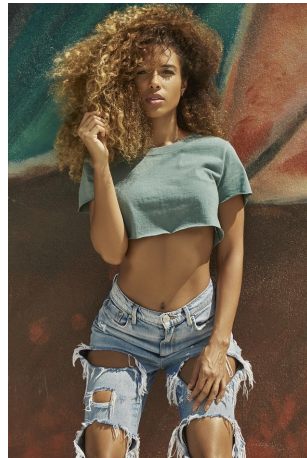

Felicia Postell Height 5'7.5" | 171cm Bust 34" | 86cm Waist 26" | 66cm Hips 36" | 91cm
Dress 6 US | 36 EU Shoe 8 US | 39 EU Hair Light Brown Eyes Brown

Felicia Postell Height 5'7.5" | 171cm Bust 34" | 86cm Waist 26" | 66cm Hips 36" | 91cm
Dress 6 US | 36 EU Shoe 8 US | 39 EU Hair Light Brown Eyes Brown