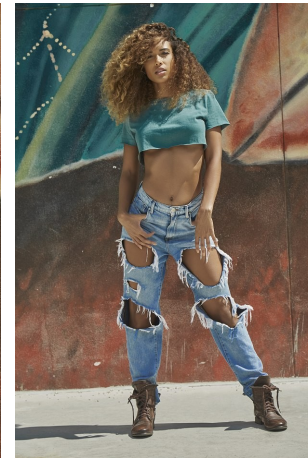

Felicia Postell Height 5'7.5" | 171cm Bust 34" | 86cm Waist 26" | 66cm Hips 36" | 91cm
 Dress 6 US | 36 EU Shoe 8 US | 39 EU Hair Light Brown Eyes Brown

Felicia Postell Height 5'7.5" | 171cm Bust 34" | 86cm Waist 26" | 66cm Hips 36" | 91cm
Dress 6 US | 36 EU Shoe 8 US | 39 EU Hair Light Brown Eyes Brown