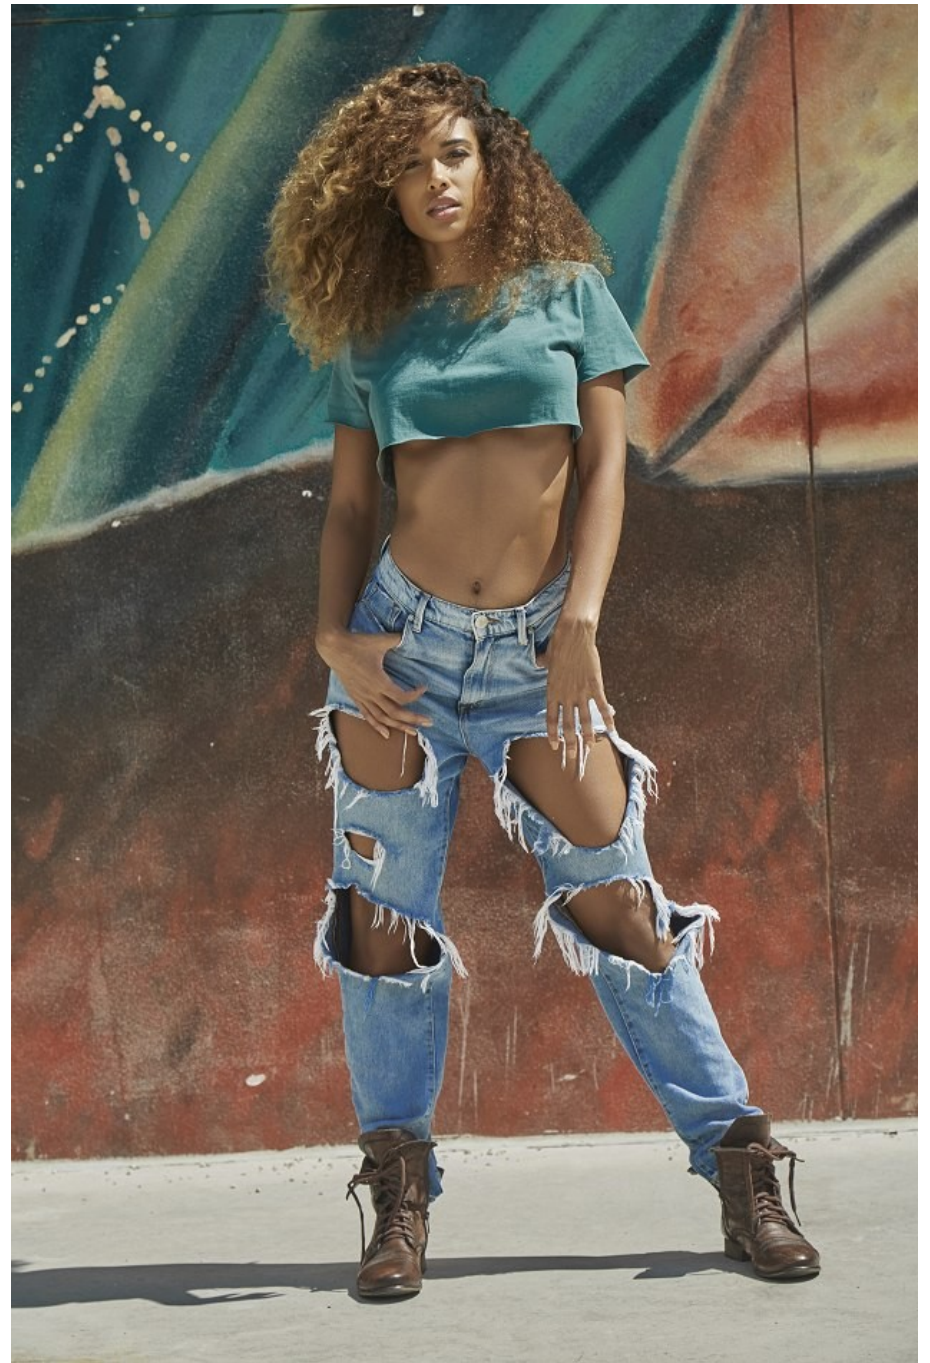

Felicia Postell   Height 5'7.5" | 171cm   Bust 34" | 86cm   Waist 26" | 66cm   Hips 36" | 91cm
Dress 6 US | 36 EU   Shoe 8 US | 39 EU   Hair Light Brown   Eyes Brown