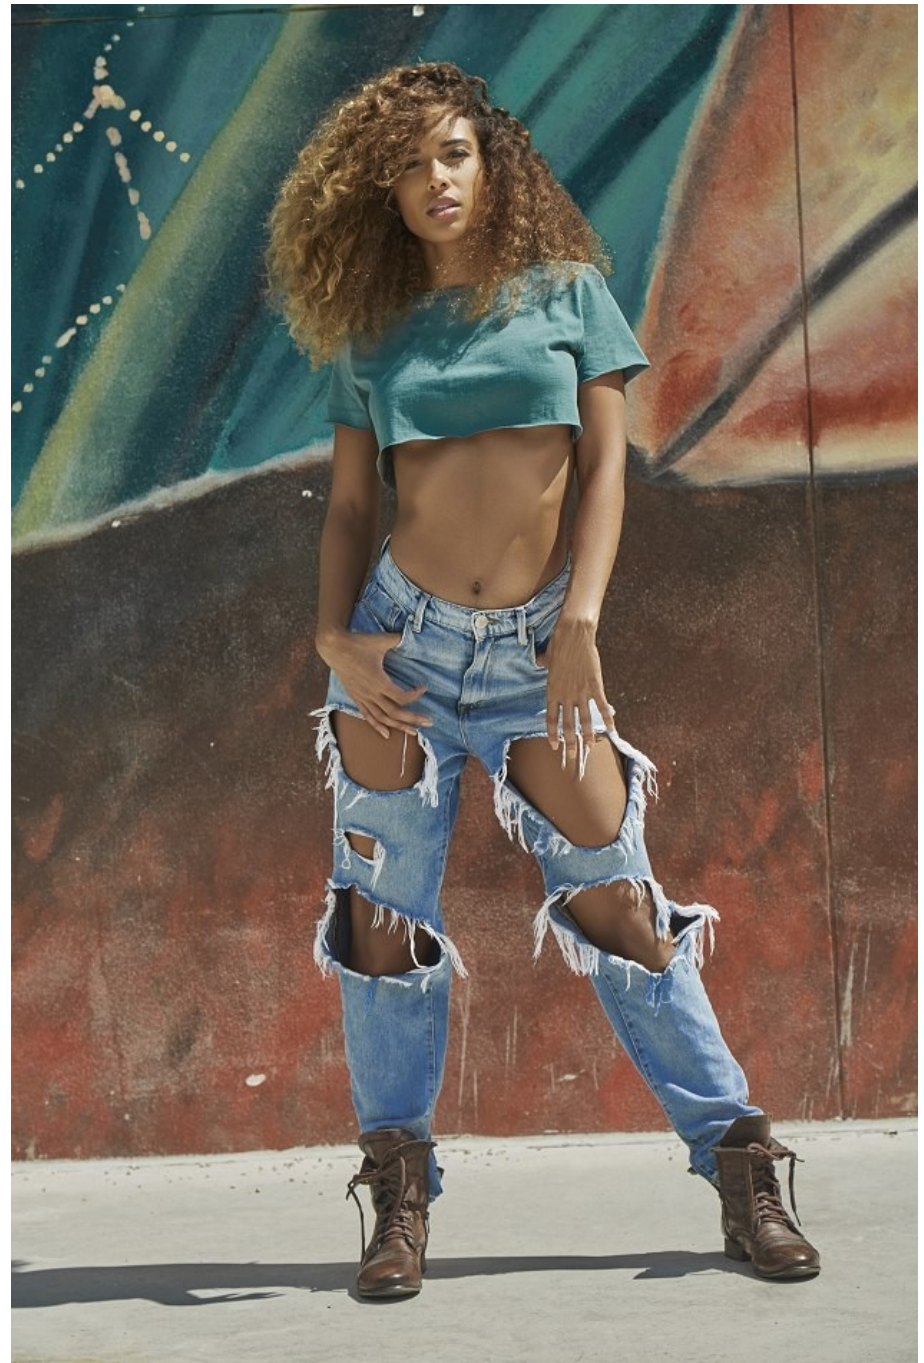

Felicia Postell   Height 5'7.5" | 171cm   Bust 34" | 86cm   Waist 26" | 66cm   Hips 36" | 91cm
Dress 6 US | 36 EU   Shoe 8 US | 39 EU   Hair Light Brown   Eyes Brown