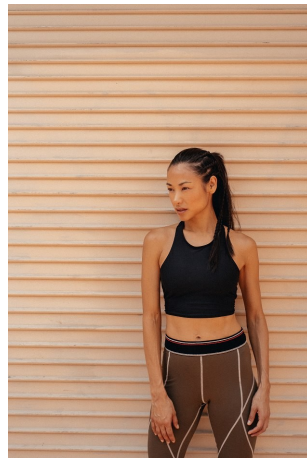

Brenda Lowe Height 5'7" | 170cm Bust 34" | 86cm Waist 25" | 63cm Hips 36" | 92cm
 Dress 2-4 US | 32-34 EU Shoe 8 US | 39 EU Hair Black Eyes Brown

Brenda Lowe Height 5'7" | 170cm Bust 34" | 86cm Waist 25" | 63cm Hips 36" | 92cm
Dress 2-4 US | 32-34 EU Shoe 8 US | 39 EU Hair Black Eyes Brown

CGM
CAROLINE GLEASON
MANAGEMENT

Brenda Lowe Height 5'7" | 170cm Bust 34" | 86cm Waist 25" | 63cm Hips 36" | 92cm
 Dress 2-4 US | 32-34 EU Shoe 8 US | 39 EU Hair Black Eyes Brown

Brenda Lowe Height 5'7" | 170cm Bust 34" | 86cm Waist 25" | 63cm Hips 36" | 92cm
Dress 2-4 US | 32-34 EU Shoe 8 US | 39 EU Hair Black Eyes Brown