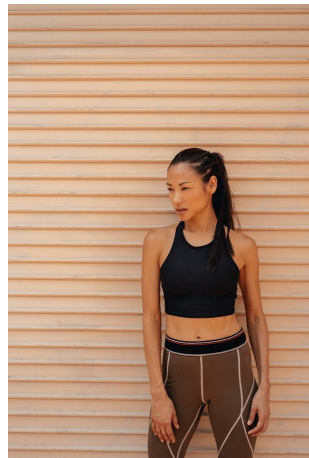

Brenda Lowe Height 5'7" | 170cm Bust 34" | 86cm Waist 25" | 63cm Hips 36" | 92cm  
Dress 2-4 US | 32-34 EU Shoe 8 US | 39 EU Hair Black Eyes Brown

Brenda Lowe Height 5'7" | 170cm Bust 34" | 86cm Waist 25" | 63cm Hips 36" | 92cm  
Dress 2-4 US | 32-34 EU Shoe 8 US | 39 EU Hair Black Eyes Brown

**CGM**  
CAROLINE GLEASON  
MANAGEMENT

Brenda Lowe    Height 5'7" | 170cm    Bust 34" | 86cm    Waist 25" | 63cm    Hips 36" | 92cm  
 Dress 2-4 US | 32-34 EU    Shoe 8 US | 39 EU    Hair Black    Eyes Brown

Brenda Lowe    Height 5'7" | 170cm    Bust 34" | 86cm    Waist 25" | 63cm    Hips 36" | 92cm  
Dress 2-4 US | 32-34 EU    Shoe 8 US | 39 EU    Hair Black    Eyes Brown