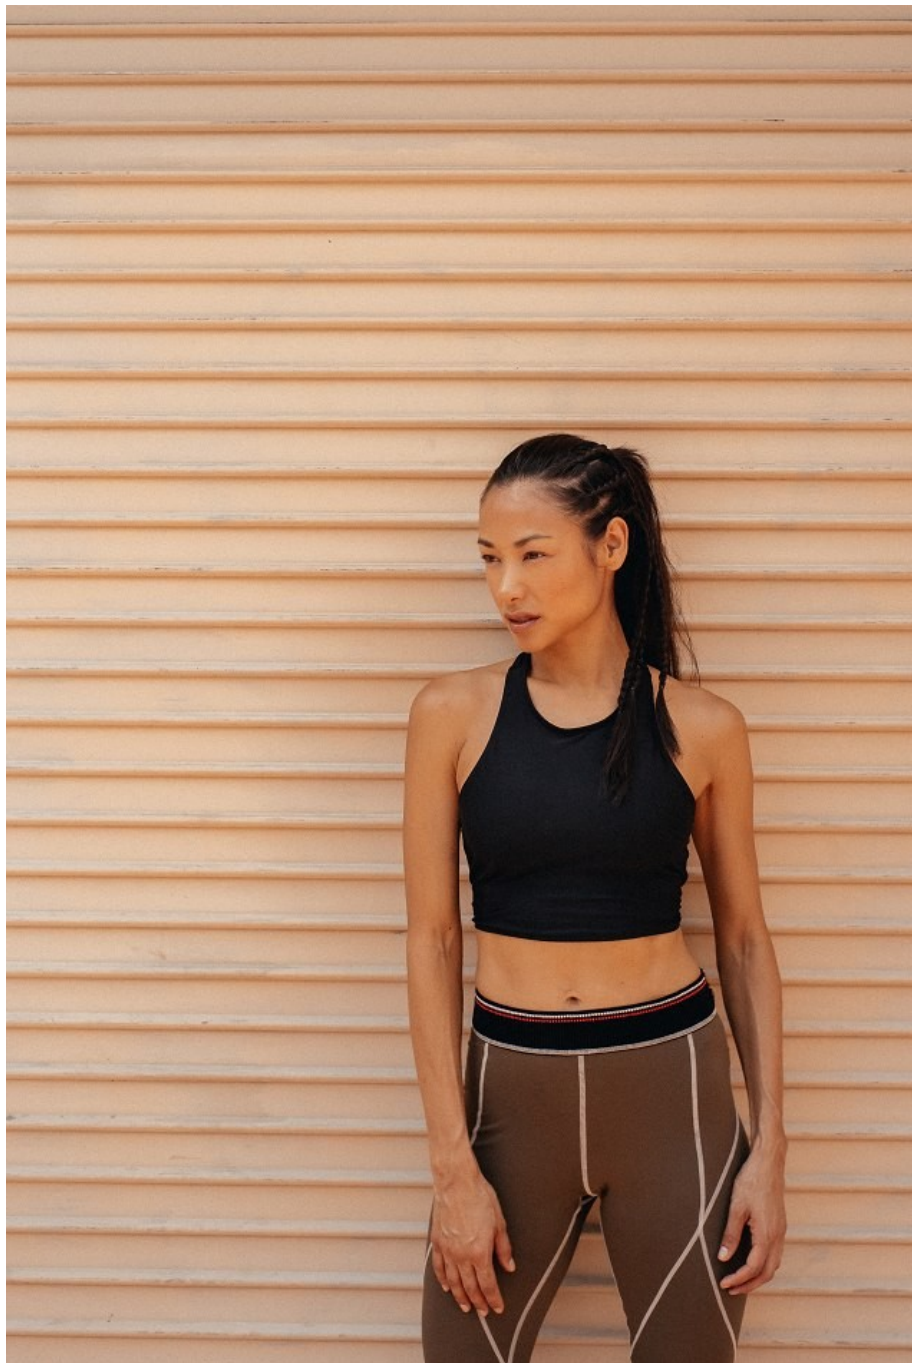

Brenda Lowe   Height 5'7" | 170cm   Bust 34" | 86cm   Waist 25" | 63cm   Hips 36" | 92cm
Dress 2-4 US | 32-34 EU   Shoe 8 US | 39 EU   Hair Black   Eyes Brown