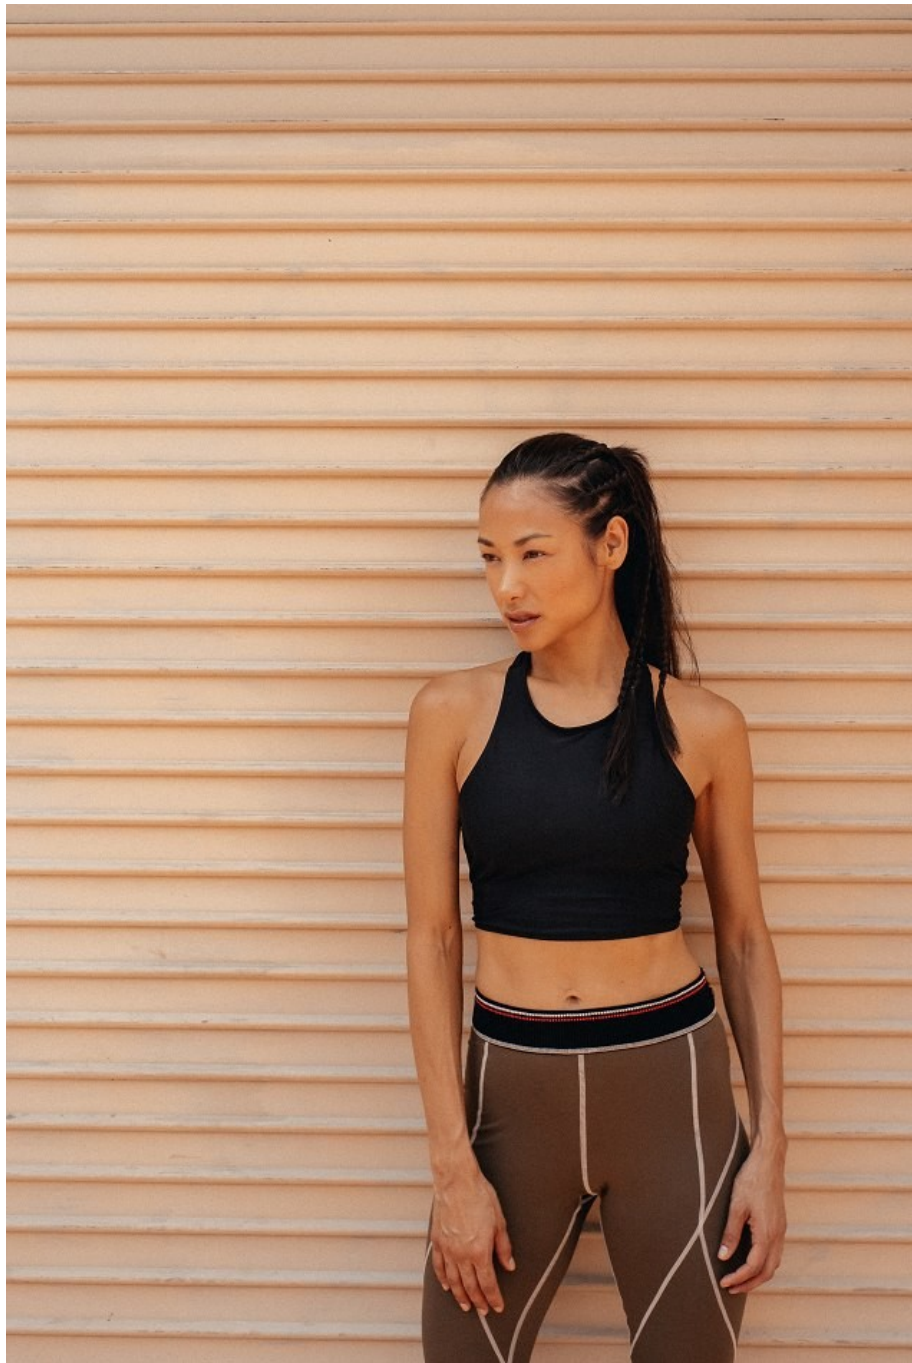

Brenda Lowe Height 5'7" | 170cm Bust 34" | 86cm Waist 25" | 63cm Hips 36" | 92cm
Dress 2-4 US | 32-34 EU Shoe 8 US | 39 EU Hair Black Eyes Brown