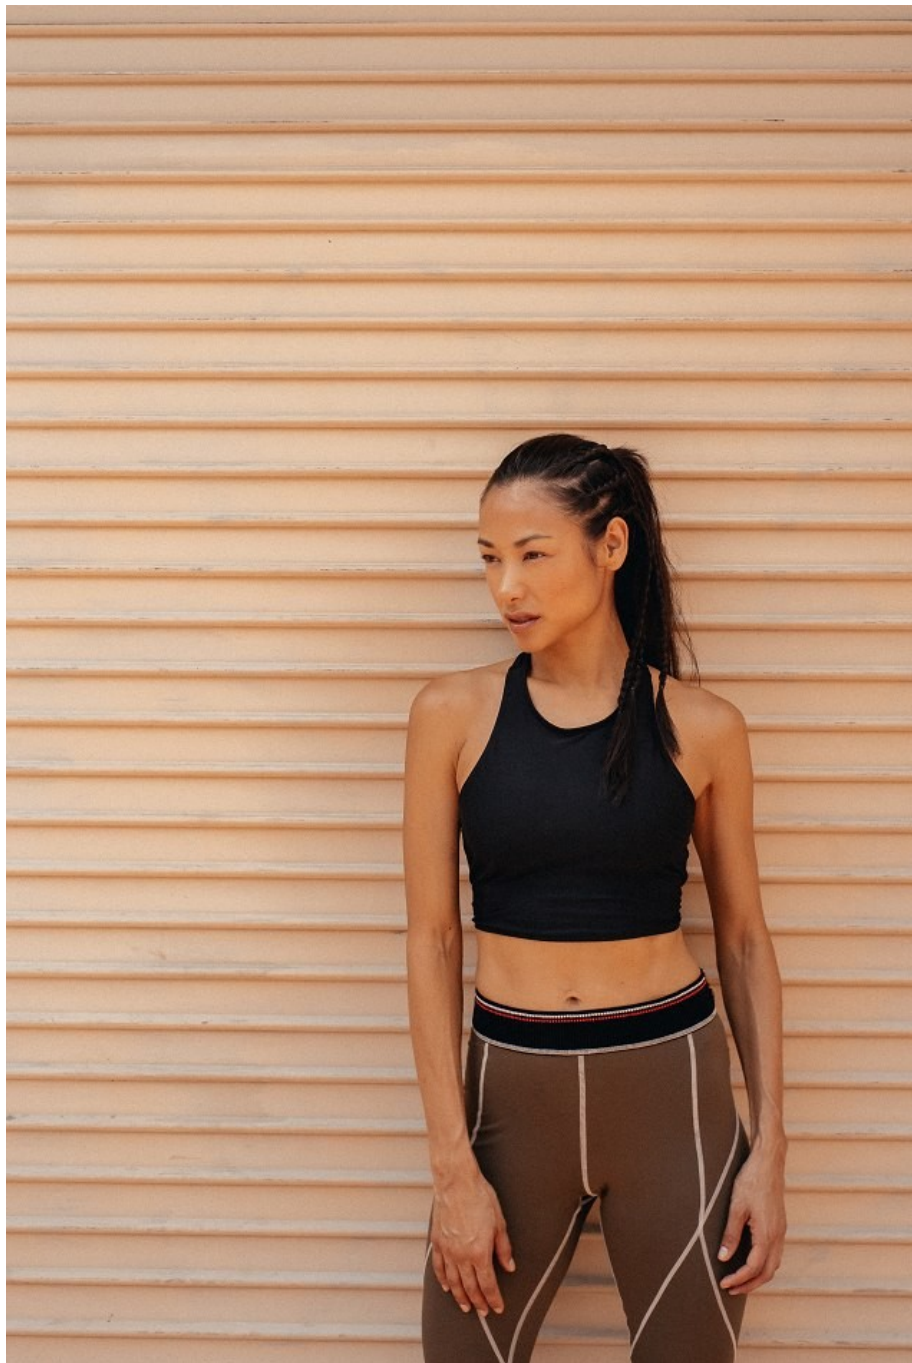

Brenda Lowe Height 5'7" | 170cm Bust 34" | 86cm Waist 25" | 63cm Hips 36" | 92cm
Dress 2-4 US | 32-34 EU Shoe 8 US | 39 EU Hair Black Eyes Brown