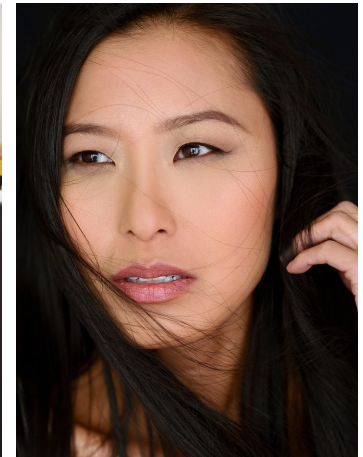

Annie Shu Height 5'9" | 175cm Bust 34" | 86cm Waist 26" | 66cm Hips 37" | 94cm
Dress 4 US | 34 EU Shoe 7 US | 38 EU Hair Black Eyes Brown

Annie Shu Height 5'9" | 175cm Bust 34" | 86cm Waist 26" | 66cm Hips 37" | 94cm
Dress 4 US | 34 EU Shoe 7 US | 38 EU Hair Black Eyes Brown