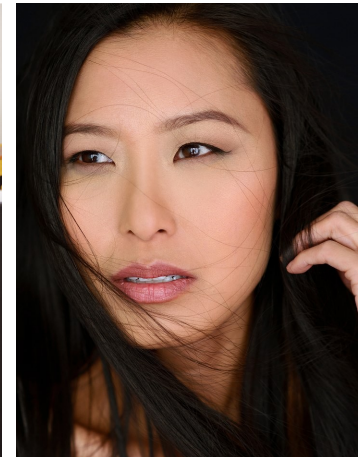

Annie Shu Height 5'9" | 175cm Bust 34" | 86cm Waist 26" | 66cm Hips 37" | 94cm
Dress 4 US | 34 EU Shoe 7 US | 38 EU Hair Black Eyes Brown

Annie Shu Height 5'9" | 175cm Bust 34" | 86cm Waist 26" | 66cm Hips 37" | 94cm
 Dress 4 US | 34 EU Shoe 7 US | 38 EU Hair Black Eyes Brown