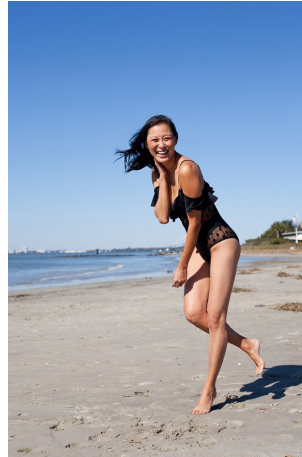

Annie Shu Height 5'9" | 175cm Bust 34" | 86cm Waist 26" | 66cm Hips 37" | 94cm  
Dress 4 US | 34 EU Shoe 7 US | 38 EU Hair Black Eyes Brown

Annie Shu Height 5'9" | 175cm Bust 34" | 86cm Waist 26" | 66cm Hips 37" | 94cm  
Dress 4 US | 34 EU Shoe 7 US | 38 EU Hair Black Eyes Brown