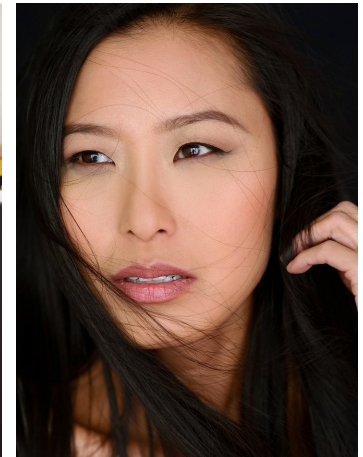

Annie Shu Height 5'9" | 175cm Bust 34" | 86cm Waist 26" | 66cm Hips 37" | 94cm  
Dress 4 US | 34 EU Shoe 7 US | 38 EU Hair Black Eyes Brown

Annie Shu Height 5'9" | 175cm Bust 34" | 86cm Waist 26" | 66cm Hips 37" | 94cm  
Dress 4 US | 34 EU Shoe 7 US | 38 EU Hair Black Eyes Brown