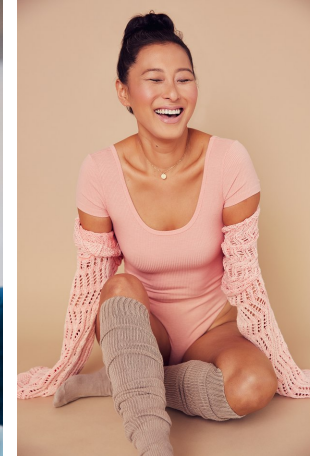

Annie Shu Height 5'9" | 175cm Bust 34" | 86cm Waist 26" | 66cm Hips 37" | 94cm  
Dress 4 US | 34 EU Shoe 7 US | 38 EU Hair Black Eyes Brown

Annie Shu Height 5'9" | 175cm Bust 34" | 86cm Waist 26" | 66cm Hips 37" | 94cm  
Dress 4 US | 34 EU Shoe 7 US | 38 EU Hair Black Eyes Brown