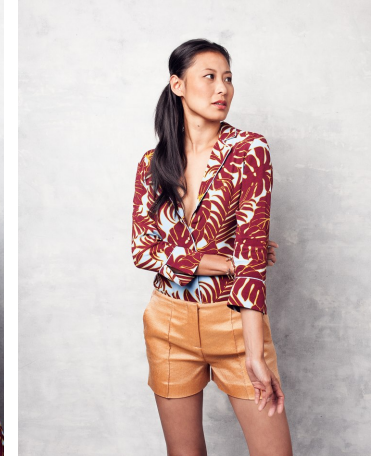

Annie Shu Height 5'9" | 175cm Bust 34" | 86cm Waist 26" | 66cm Hips 37" | 94cm
Dress 4 US | 34 EU Shoe 7 US | 38 EU Hair Black Eyes Brown

Annie Shu Height 5'9" | 175cm Bust 34" | 86cm Waist 26" | 66cm Hips 37" | 94cm
Dress 4 US | 34 EU Shoe 7 US | 38 EU Hair Black Eyes Brown

Annie Shu Height 5'9" | 175cm Bust 34" | 86cm Waist 26" | 66cm Hips 37" | 94cm
Dress 4 US | 34 EU Shoe 7 US | 38 EU Hair Black Eyes Brown