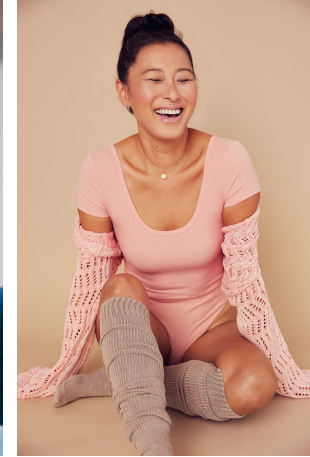

Annie Shu Height 5'9" | 175cm Bust 34" | 86cm Waist 26" | 66cm Hips 37" | 94cm
Dress 4 US | 34 EU Shoe 7 US | 38 EU Hair Black Eyes Brown

Annie Shu Height 5'9" | 175cm Bust 34" | 86cm Waist 26" | 66cm Hips 37" | 94cm
 Dress 4 US | 34 EU Shoe 7 US | 38 EU Hair Black Eyes Brown