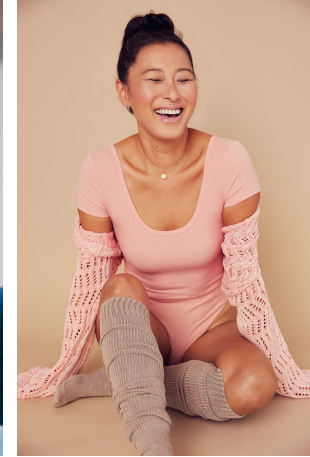

Annie Shu Height 5'9" | 175cm Bust 34" | 86cm Waist 26" | 66cm Hips 37" | 94cm
Dress 4 US | 34 EU Shoe 7 US | 38 EU Hair Black Eyes Brown

Annie Shu Height 5'9" | 175cm Bust 34" | 86cm Waist 26" | 66cm Hips 37" | 94cm
Dress 4 US | 34 EU Shoe 7 US | 38 EU Hair Black Eyes Brown