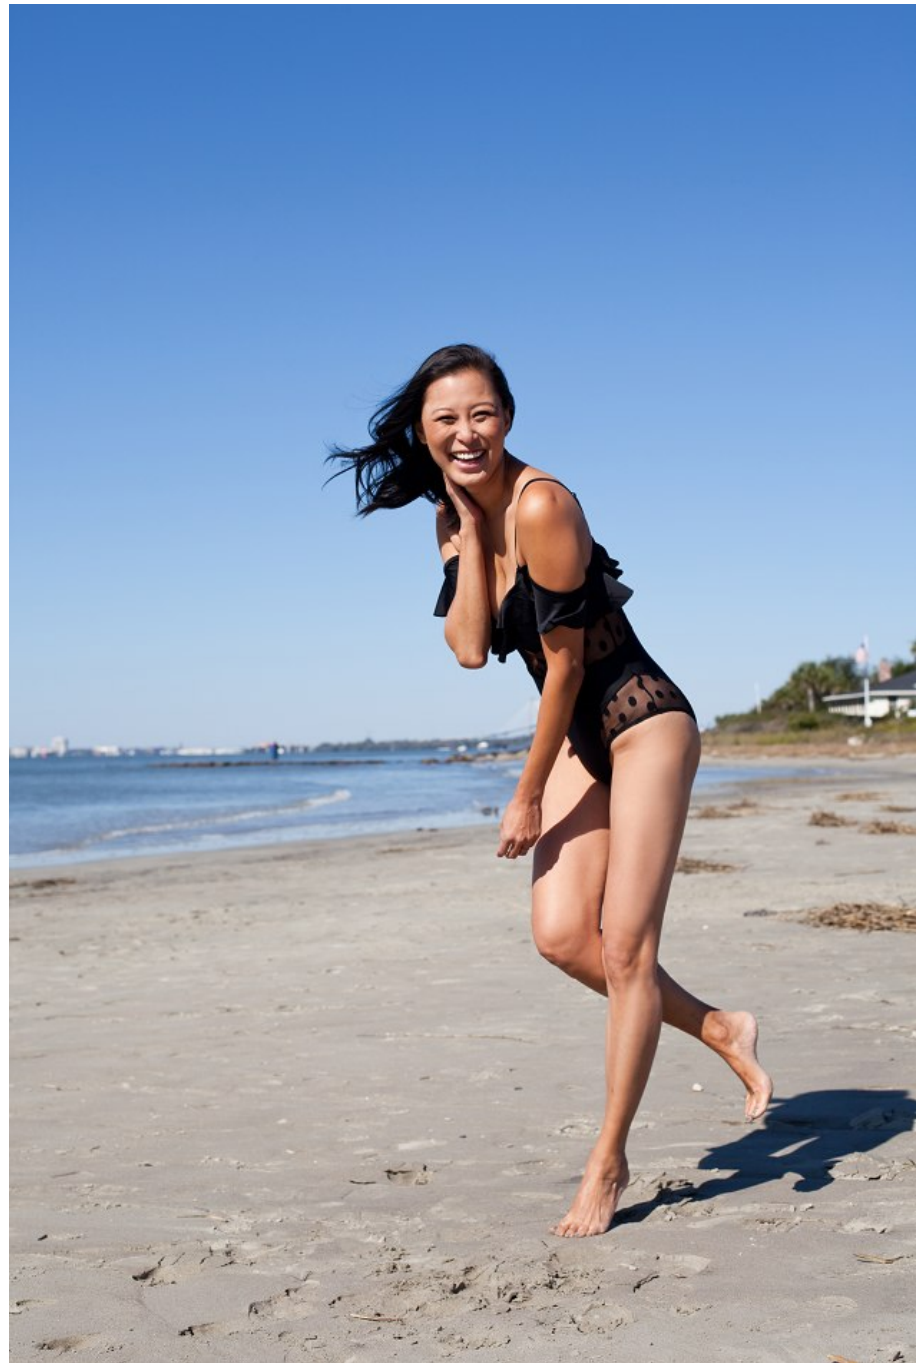

Annie Shu Height 5'9" | 175cm Bust 34" | 86cm Waist 26" | 66cm Hips 37" | 94cm
Dress 4 US | 34 EU Shoe 7 US | 38 EU Hair Black Eyes Brown