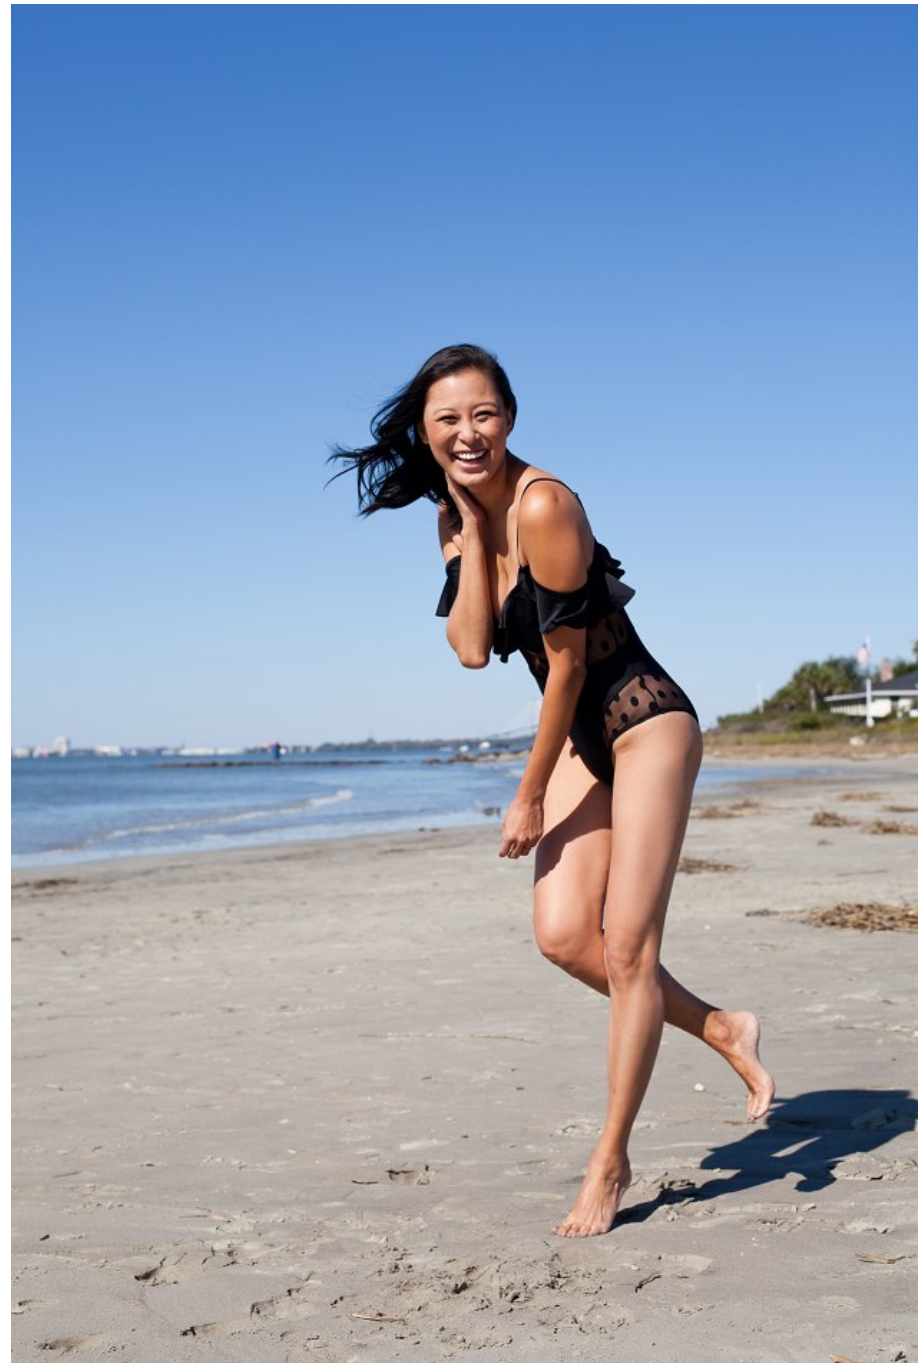

Annie Shu Height 5'9" | 175cm Bust 34" | 86cm Waist 26" | 66cm Hips 37" | 94cm
Dress 4 US | 34 EU Shoe 7 US | 38 EU Hair Black Eyes Brown