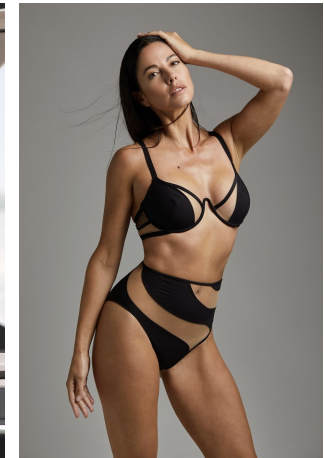

Aldara Ortega Height 5'8" | 173cm Bust 34" | 86cm Waist 27.5" | 70cm Hips 37.5" | 95cm  
Dress 4 US | 34 EU Shoe 8.5 US | 39.5 EU Hair Brown Eyes Hazel

PHOTOGRAPH: MICHELLE BELLINI  
HAIR: JESSICA GARDNER/STYLING  
MAKEUP: JESSICA GARDNER/STYLING  
SHOES: MICHELLE BELLINI

THE WHITE BLAZER  
CLOTHING BY TOMMY HILF  
A classic, structured blazer  
with a subtle pattern and  
a deep V-neckline. It's  
perfect for a professional  
look or a sophisticated  
evening outfit.

NUDES

NUDES  
CLOTHING BY TOMMY HILF  
A classic, structured blazer  
with a subtle pattern and  
a deep V-neckline. It's  
perfect for a professional  
look or a sophisticated  
evening outfit.

THE POWER OF NUDES  
CLOTHING BY TOMMY HILF  
A classic, structured blazer  
with a subtle pattern and  
a deep V-neckline. It's  
perfect for a professional  
look or a sophisticated  
evening outfit.

Aldara Ortega Height 5'8" | 173cm Bust 34" | 86cm Waist 27.5" | 70cm Hips 37.5" | 95cm  
Dress 4 US | 34 EU Shoe 8.5 US | 39.5 EU Hair Brown Eyes Hazel

Aldara Ortega Height 5'8" | 173cm Bust 34" | 86cm Waist 27.5" | 70cm Hips 37.5" | 95cm  
Dress 4 US | 34 EU Shoe 8.5 US | 39.5 EU Hair Brown Eyes Hazel