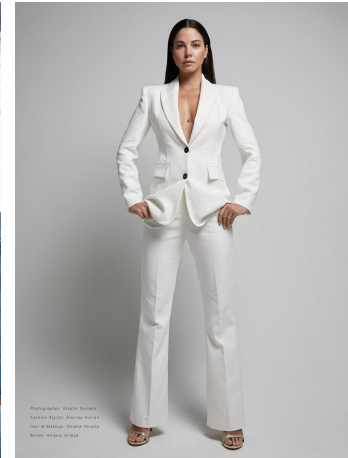

NUDES

Aldara Ortega Height 5'8" | 173cm Bust 34" | 86cm Waist 27.5" | 70cm Hips 37.5" | 95cm
Dress 4 US | 34 EU Shoe 8.5 US | 39.5 EU Hair Brown Eyes Hazel