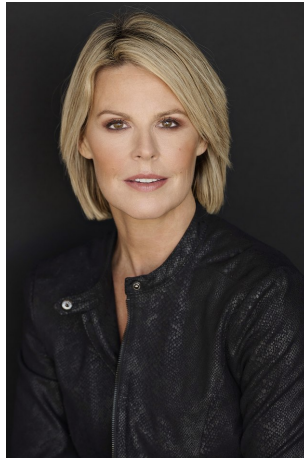

Sam Surles Height 5'9" | 175cm Bust 34" | 86cm Waist 26" | 66cm Hips 36" | 91cm  
Dress 6 US | 36 EU Shoe 9 US | 40 EU Hair Blonde Eyes Brown

Sam Surles Height 5'9" | 175cm Bust 34" | 86cm Waist 26" | 66cm Hips 36" | 91cm  
Dress 6 US | 36 EU Shoe 9 US | 40 EU Hair Blonde Eyes Brown