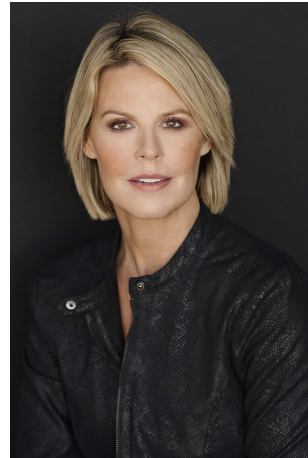

Sam Surles Height 5'9" | 175cm Bust 34" | 86cm Waist 26" | 66cm Hips 36" | 91cm
Dress 6 US | 36 EU Shoe 9 US | 40 EU Hair Blonde Eyes Brown

Sam Surles Height 5'9" | 175cm Bust 34" | 86cm Waist 26" | 66cm Hips 36" | 91cm
Dress 6 US | 36 EU Shoe 9 US | 40 EU Hair Blonde Eyes Brown