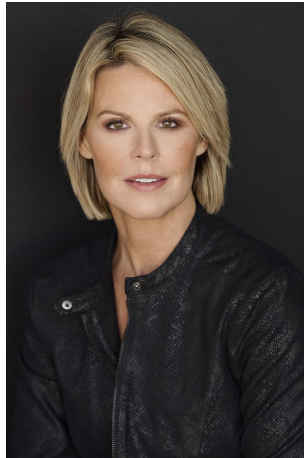

Sam Surles Height 5'9" | 175cm Bust 34" | 86cm Waist 26" | 66cm Hips 36" | 91cm
Dress 6 US | 36 EU Shoe 9 US | 40 EU Hair Blonde Eyes Brown

Sam Surles Height 5'9" | 175cm Bust 34" | 86cm Waist 26" | 66cm Hips 36" | 91cm
Dress 6 US | 36 EU Shoe 9 US | 40 EU Hair Blonde Eyes Brown