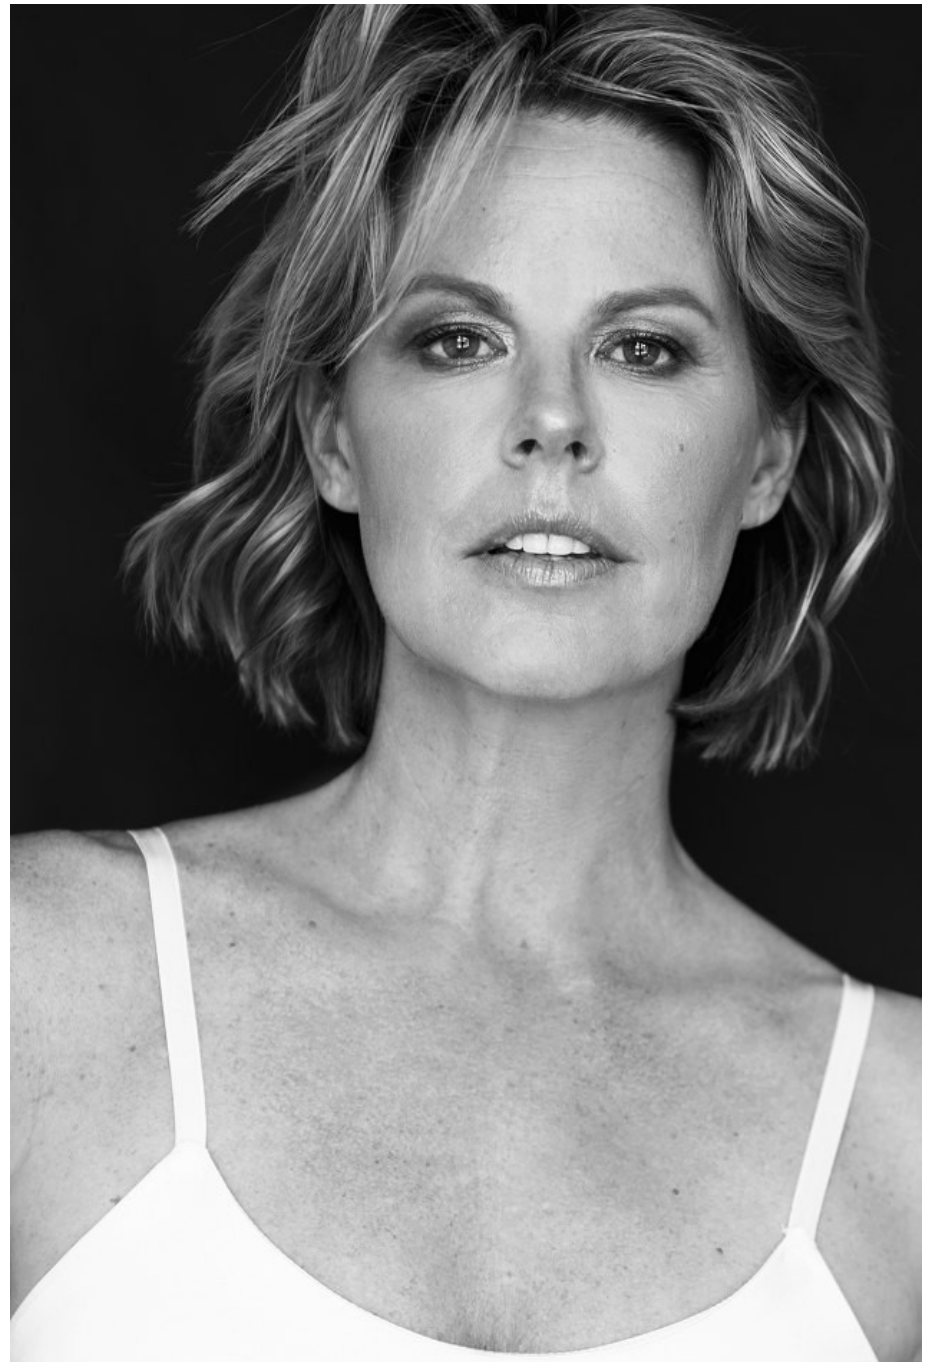

Sam Surles Height 5'9" | 175cm Bust 34" | 86cm Waist 26" | 66cm Hips 36" | 91cm
Dress 6 US | 36 EU Shoe 9 US | 40 EU Hair Blonde Eyes Brown