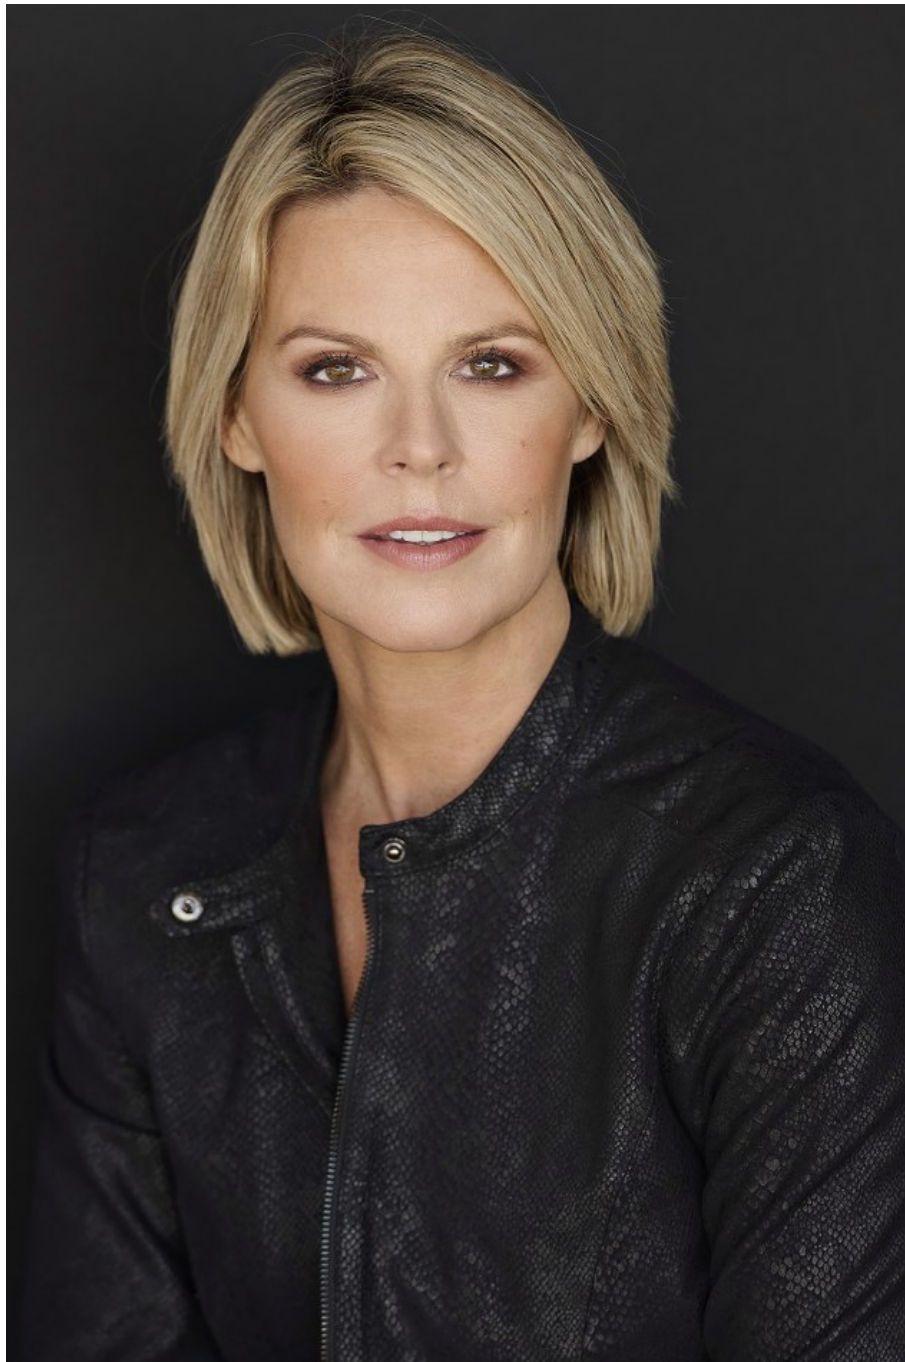

Sam Surles Height 5'9" | 175cm Bust 34" | 86cm Waist 26" | 66cm Hips 36" | 91cm
Dress 6 US | 36 EU Shoe 9 US | 40 EU Hair Blonde Eyes Brown

Sam Surles   Height 5'9" | 175cm   Bust 34" | 86cm   Waist 26" | 66cm   Hips 36" | 91cm
Dress 6 US | 36 EU   Shoe 9 US | 40 EU   Hair Blonde   Eyes Brown