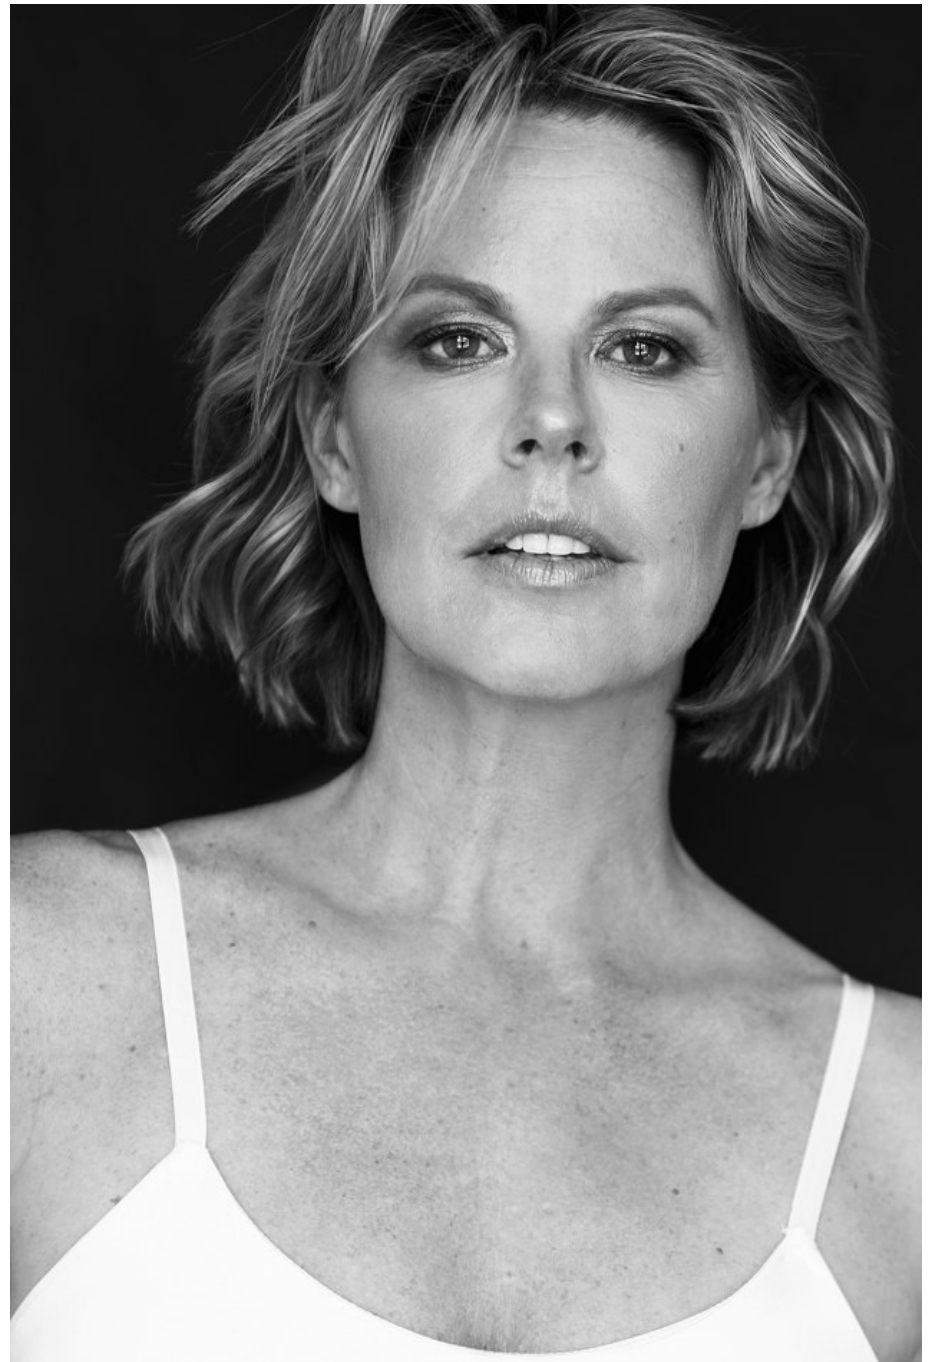

Sam Surles   Height 5'9" | 175cm   Bust 34" | 86cm   Waist 26" | 66cm   Hips 36" | 91cm
Dress 6 US | 36 EU   Shoe 9 US | 40 EU   Hair Blonde   Eyes Brown