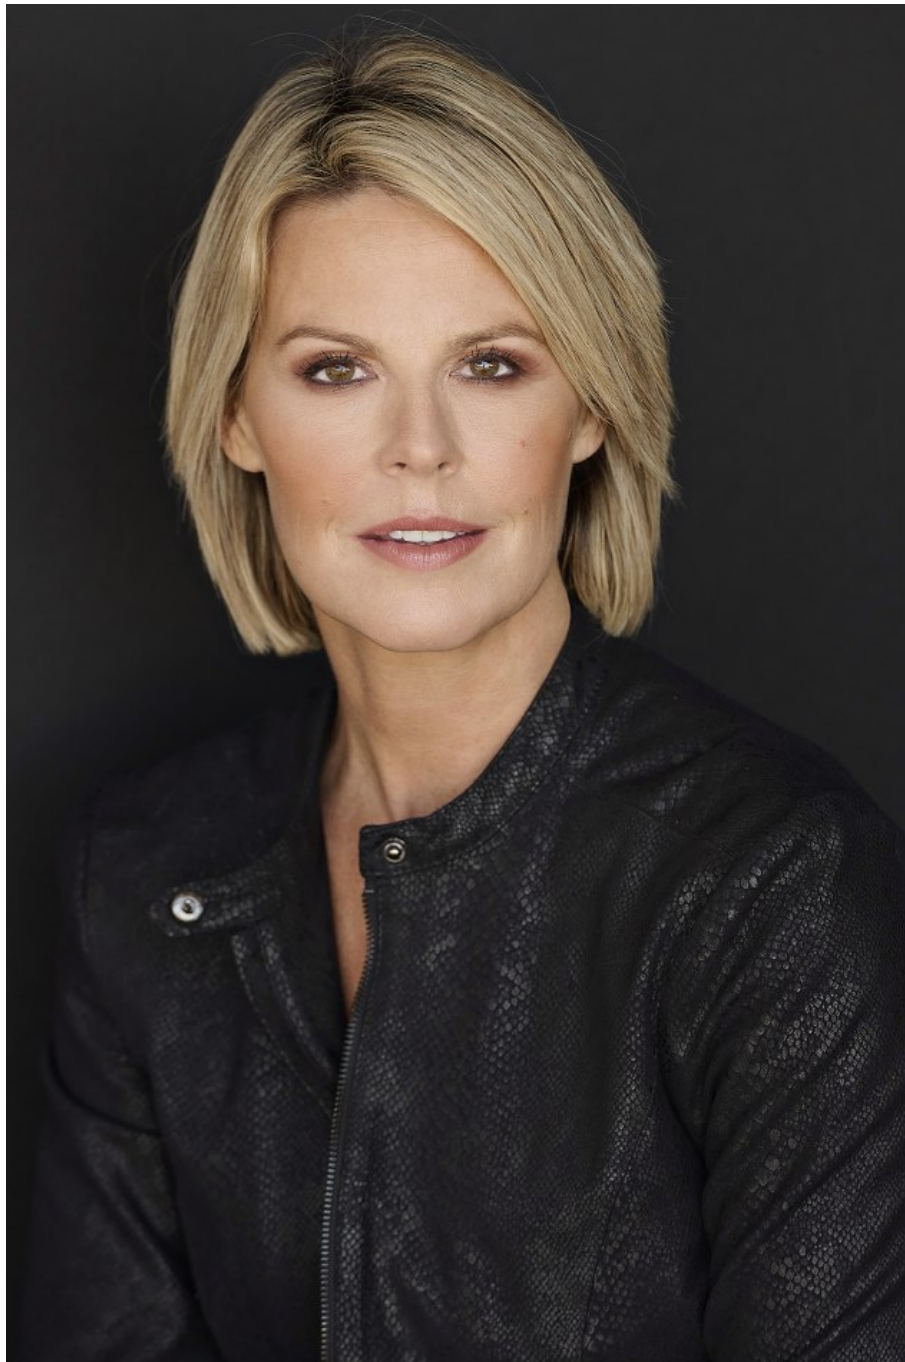

Sam Surles Height 5'9" | 175cm Bust 34" | 86cm Waist 26" | 66cm Hips 36" | 91cm
Dress 6 US | 36 EU Shoe 9 US | 40 EU Hair Blonde Eyes Brown

Sam Surles Height 5'9" | 175cm Bust 34" | 86cm Waist 26" | 66cm Hips 36" | 91cm
Dress 6 US | 36 EU Shoe 9 US | 40 EU Hair Blonde Eyes Brown