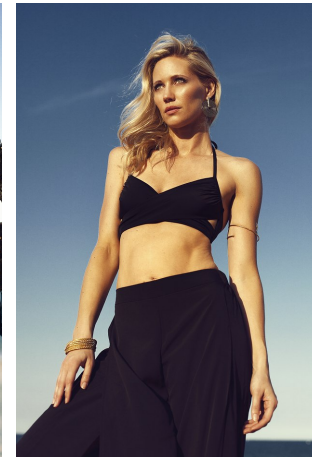

Trina Thiel Height 5'9.5" | 176cm Bust 34" | 86cm Waist 24" | 61cm Hips 35" | 89cm
Dress 2 US | 32 EU Shoe 8 US | 39 EU Hair Blonde Eyes Blue

Trina Thiel Height 5'9.5" | 176cm Bust 34" | 86cm Waist 24" | 61cm Hips 35" | 89cm
Dress 2 US | 32 EU Shoe 8 US | 39 EU Hair Blonde Eyes Blue

Trina Thiel Height 5'9.5" | 176cm Bust 34" | 86cm Waist 24" | 61cm Hips 35" | 89cm
Dress 2 US | 32 EU Shoe 8 US | 39 EU Hair Blonde Eyes Blue