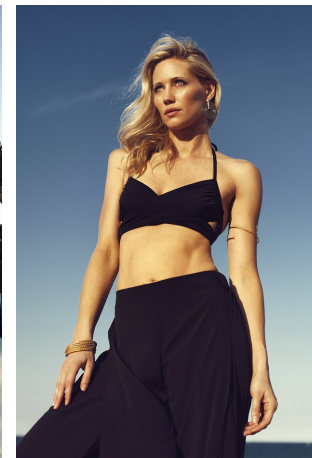

Trina Thiel Height 5'9.5" | 176cm Bust 34" | 86cm Waist 24" | 61cm Hips 35" | 89cm
Dress 2 US | 32 EU Shoe 8 US | 39 EU Hair Blonde Eyes Blue

Trina Thiel Height 5'9.5" | 176cm Bust 34" | 86cm Waist 24" | 61cm Hips 35" | 89cm
Dress 2 US | 32 EU Shoe 8 US | 39 EU Hair Blonde Eyes Blue

Trina Thiel Height 5'9.5" | 176cm Bust 34" | 86cm Waist 24" | 61cm Hips 35" | 89cm
Dress 2 US | 32 EU Shoe 8 US | 39 EU Hair Blonde Eyes Blue