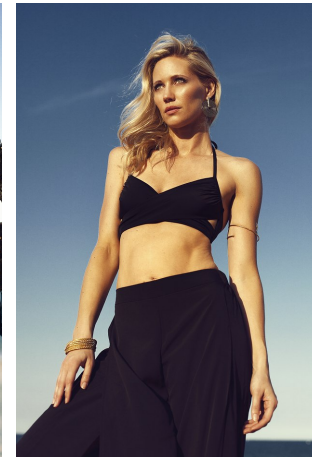

Trina Thiel Height 5'9.5" | 176cm Bust 34" | 86cm Waist 24" | 61cm Hips 35" | 89cm
Dress 2 US | 32 EU Shoe 8 US | 39 EU Hair Blonde Eyes Blue

Trina Thiel Height 5'9.5" | 176cm Bust 34" | 86cm Waist 24" | 61cm Hips 35" | 89cm
 Dress 2 US | 32 EU Shoe 8 US | 39 EU Hair Blonde Eyes Blue

Trina Thiel Height 5'9.5" | 176cm Bust 34" | 86cm Waist 24" | 61cm Hips 35" | 89cm
Dress 2 US | 32 EU Shoe 8 US | 39 EU Hair Blonde Eyes Blue