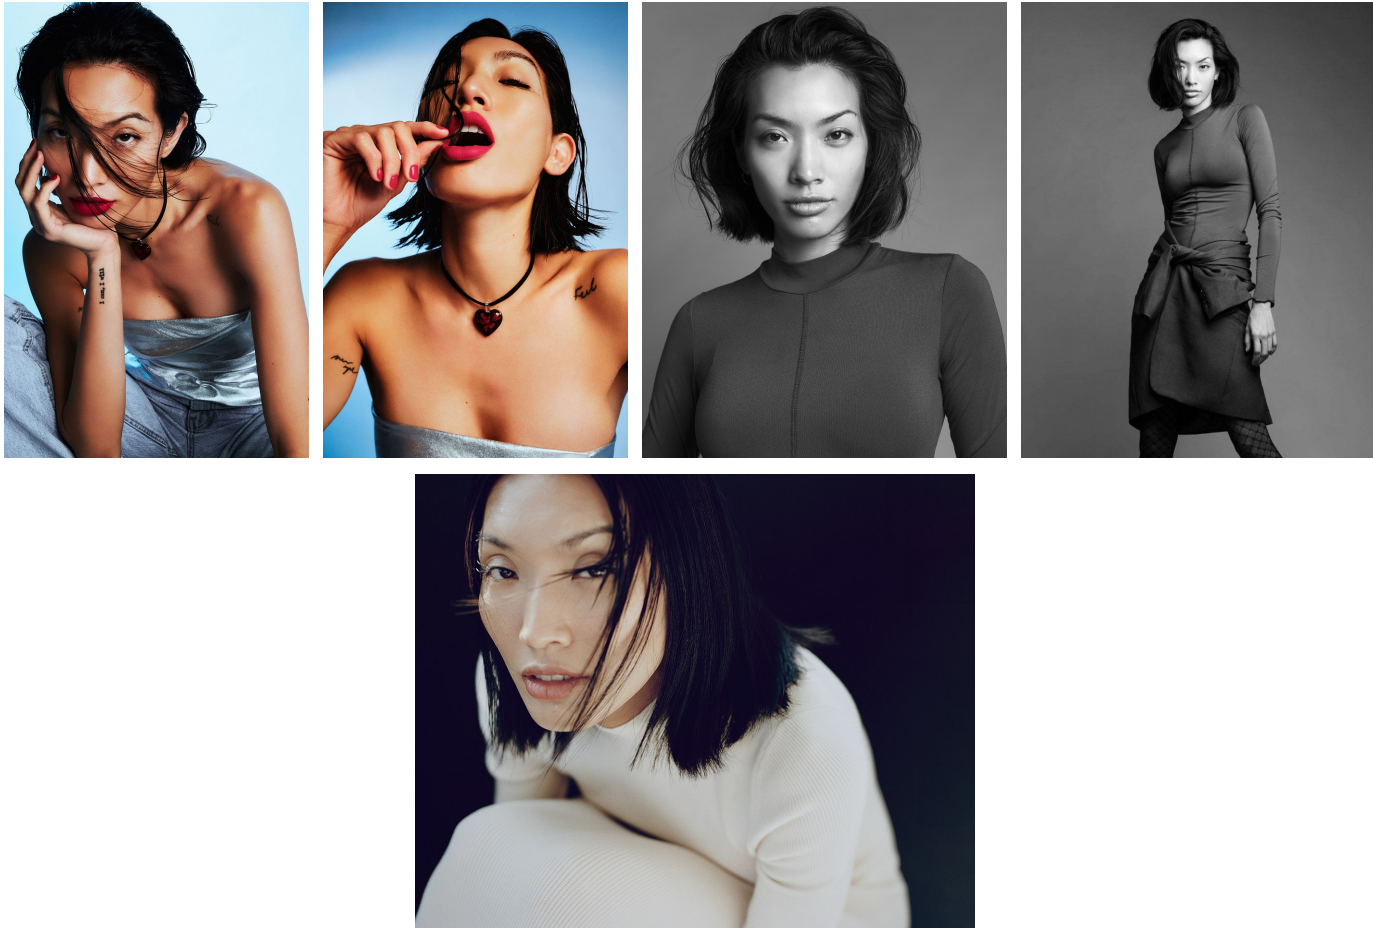

Piya Chitsamran Height 5'11" | 180cm Bust 34" | 86cm Waist 25" | 63cm Hips 36" | 91cm
Dress 2-4 US | 32-34 EU Shoe 8.5 US | 39.5 EU Hair Black Eyes Brown

Piya Chitsamran Height 5'11" | 180cm Bust 34" | 86cm Waist 25" | 63cm Hips 36" | 91cm
Dress 2-4 US | 32-34 EU Shoe 8.5 US | 39.5 EU Hair Black Eyes Brown

Piya Chitsamran Height 5'11" | 180cm Bust 34" | 86cm Waist 25" | 63cm Hips 36" | 91cm
Dress 2-4 US | 32-34 EU Shoe 8.5 US | 39.5 EU Hair Black Eyes Brown