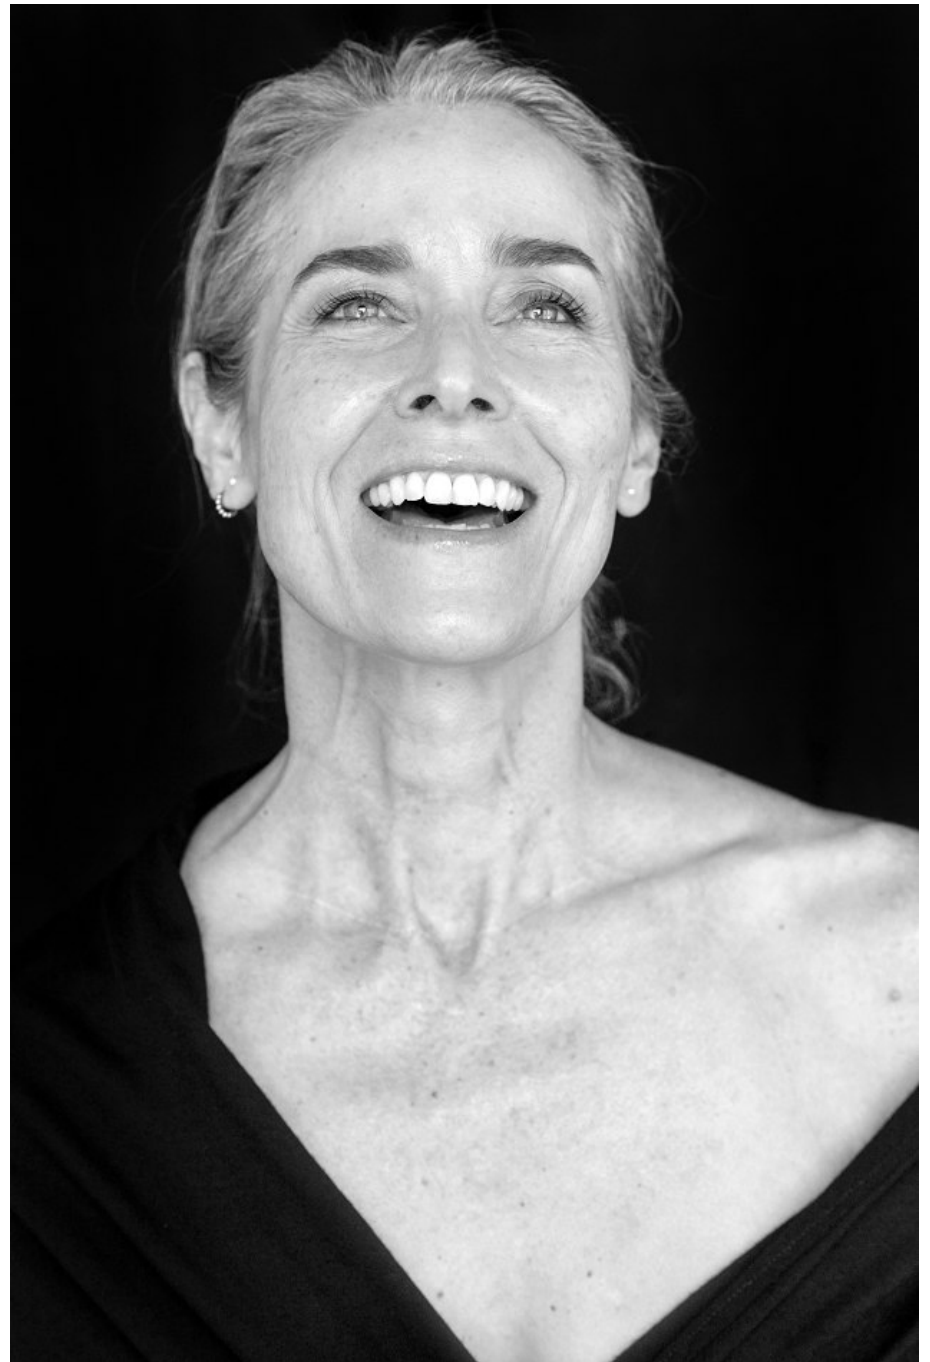

Sarah Vesperman    Height 5'5" | 165cm    Bust 34" | 86cm    Waist 26.5" | 67cm    Hips 37" | 94cm  
Dress 2 US | 32 EU    Shoe 7.5 US | 38.5 EU    Hair Salt and Pepper    Eyes Blue

Sarah Vesperman    Height 5'5" | 165cm    Bust 34" | 86cm    Waist 26.5" | 67cm    Hips 37" | 94cm  
Dress 2 US | 32 EU    Shoe 7.5 US | 38.5 EU    Hair Salt and Pepper    Eyes Blue

Sarah Vesperman Height 5'5" | 165cm Bust 34" | 86cm Waist 26.5" | 67cm Hips 37" | 94cm  
Dress 2 US | 32 EU Shoe 7.5 US | 38.5 EU Hair Salt and Pepper Eyes Blue