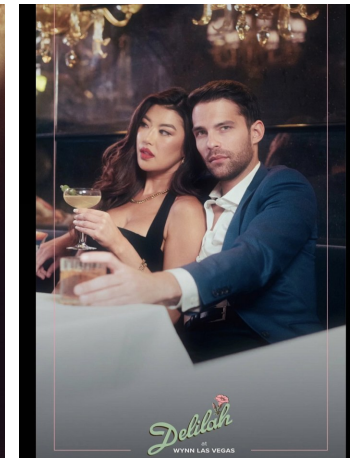

Jenn Lee Height 5'7.5" | 172cm Bust 32" | 81cm Waist 23" | 58cm Hips 34.5" | 87cm
Dress 2 US | 32 EU Shoe 6.5 US | 37.5 EU Hair Dark Brown Eyes Dark Brown

Jenn Lee Height 5'7.5" | 172cm Bust 32" | 81cm Waist 23" | 58cm Hips 34.5" | 87cm
Dress 2 US | 32 EU Shoe 6.5 US | 37.5 EU Hair Dark Brown Eyes Dark Brown