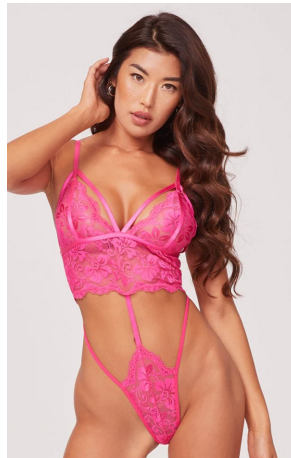

Jenn Lee Height 5'7.5" | 172cm Bust 32" | 81cm Waist 23" | 58cm Hips 34.5" | 87cm
 Dress 2 US | 32 EU Shoe 6.5 US | 37.5 EU Hair Dark Brown Eyes Dark Brown

Jenn Lee Height 5'7.5" | 172cm Bust 32" | 81cm Waist 23" | 58cm Hips 34.5" | 87cm
Dress 2 US | 32 EU Shoe 6.5 US | 37.5 EU Hair Dark Brown Eyes Dark Brown