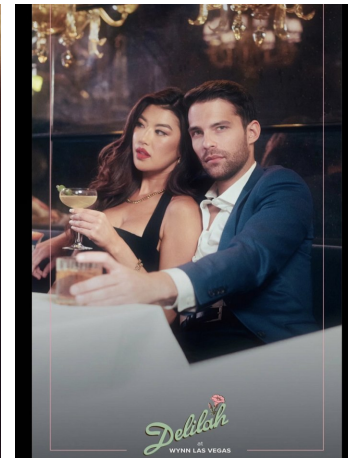

Jenn Lee Height 5'7.5" | 172cm Bust 32" | 81cm Waist 23" | 58cm Hips 34.5" | 87cm  
Dress 2 US | 32 EU Shoe 6.5 US | 37.5 EU Hair Dark Brown Eyes Dark Brown

Jenn Lee Height 5'7.5" | 172cm Bust 32" | 81cm Waist 23" | 58cm Hips 34.5" | 87cm  
Dress 2 US | 32 EU Shoe 6.5 US | 37.5 EU Hair Dark Brown Eyes Dark Brown