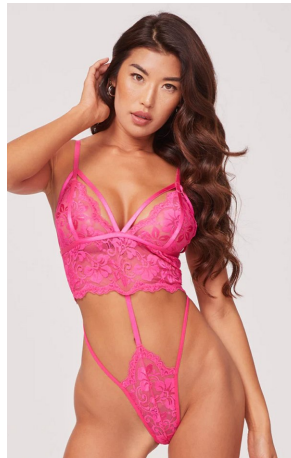

Jenn Lee Height 5'7.5" | 172cm Bust 32" | 81cm Waist 23" | 58cm Hips 34.5" | 87cm  
 Dress 2 US | 32 EU Shoe 6.5 US | 37.5 EU Hair Dark Brown Eyes Dark Brown

Jenn Lee Height 5'7.5" | 172cm Bust 32" | 81cm Waist 23" | 58cm Hips 34.5" | 87cm  
Dress 2 US | 32 EU Shoe 6.5 US | 37.5 EU Hair Dark Brown Eyes Dark Brown