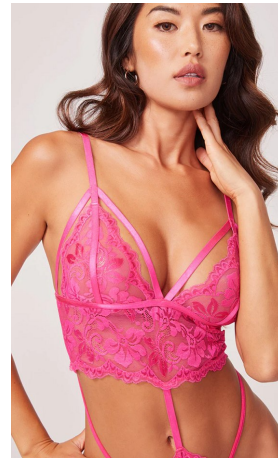

Jenn Lee Height 5'7.5" | 172cm Bust 32" | 81cm Waist 23" | 58cm Hips 34.5" | 87cm  
 Dress 2 US | 32 EU Shoe 6.5 US | 37.5 EU Hair Dark Brown Eyes Dark Brown

Jenn Lee Height 5'7.5" | 172cm Bust 32" | 81cm Waist 23" | 58cm Hips 34.5" | 87cm  
Dress 2 US | 32 EU Shoe 6.5 US | 37.5 EU Hair Dark Brown Eyes Dark Brown