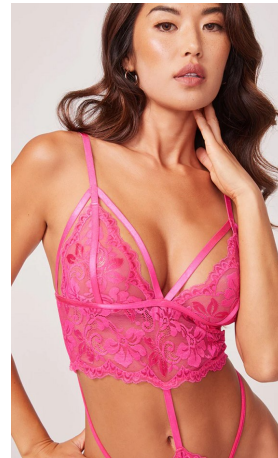

Jenn Lee Height 5'7.5" | 172cm Bust 32" | 81cm Waist 23" | 58cm Hips 34.5" | 87cm
 Dress 2 US | 32 EU Shoe 6.5 US | 37.5 EU Hair Dark Brown Eyes Dark Brown

Jenn Lee Height 5'7.5" | 172cm Bust 32" | 81cm Waist 23" | 58cm Hips 34.5" | 87cm
Dress 2 US | 32 EU Shoe 6.5 US | 37.5 EU Hair Dark Brown Eyes Dark Brown