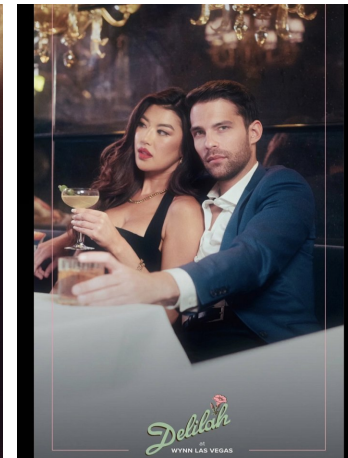

Jenn Lee Height 5'7.5" | 172cm Bust 32" | 81cm Waist 23" | 58cm Hips 34.5" | 87cm
Dress 2 US | 32 EU Shoe 6.5 US | 37.5 EU Hair Dark Brown Eyes Dark Brown

Jenn Lee Height 5'7.5" | 172cm Bust 32" | 81cm Waist 23" | 58cm Hips 34.5" | 87cm
Dress 2 US | 32 EU Shoe 6.5 US | 37.5 EU Hair Dark Brown Eyes Dark Brown