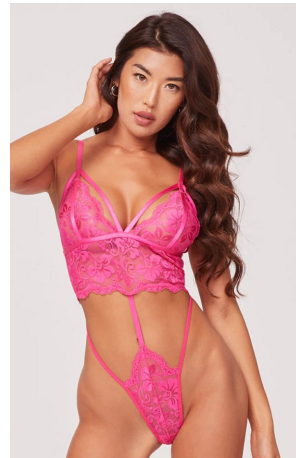

Jenn Lee Height 5'7.5" | 172cm Bust 32" | 81cm Waist 23" | 58cm Hips 34.5" | 87cm
 Dress 2 US | 32 EU Shoe 6.5 US | 37.5 EU Hair Dark Brown Eyes Dark Brown

Jenn Lee Height 5'7.5" | 172cm Bust 32" | 81cm Waist 23" | 58cm Hips 34.5" | 87cm
Dress 2 US | 32 EU Shoe 6.5 US | 37.5 EU Hair Dark Brown Eyes Dark Brown