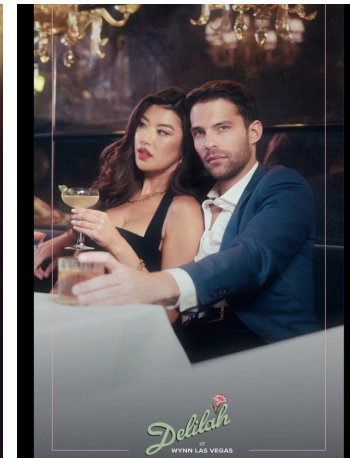

Jenn Lee Height 5'7.5" | 172cm Bust 32" | 81cm Waist 23" | 58cm Hips 34.5" | 87cm  
Dress 2 US | 32 EU Shoe 6.5 US | 37.5 EU Hair Dark Brown Eyes Dark Brown

Jenn Lee Height 5'7.5" | 172cm Bust 32" | 81cm Waist 23" | 58cm Hips 34.5" | 87cm  
Dress 2 US | 32 EU Shoe 6.5 US | 37.5 EU Hair Dark Brown Eyes Dark Brown