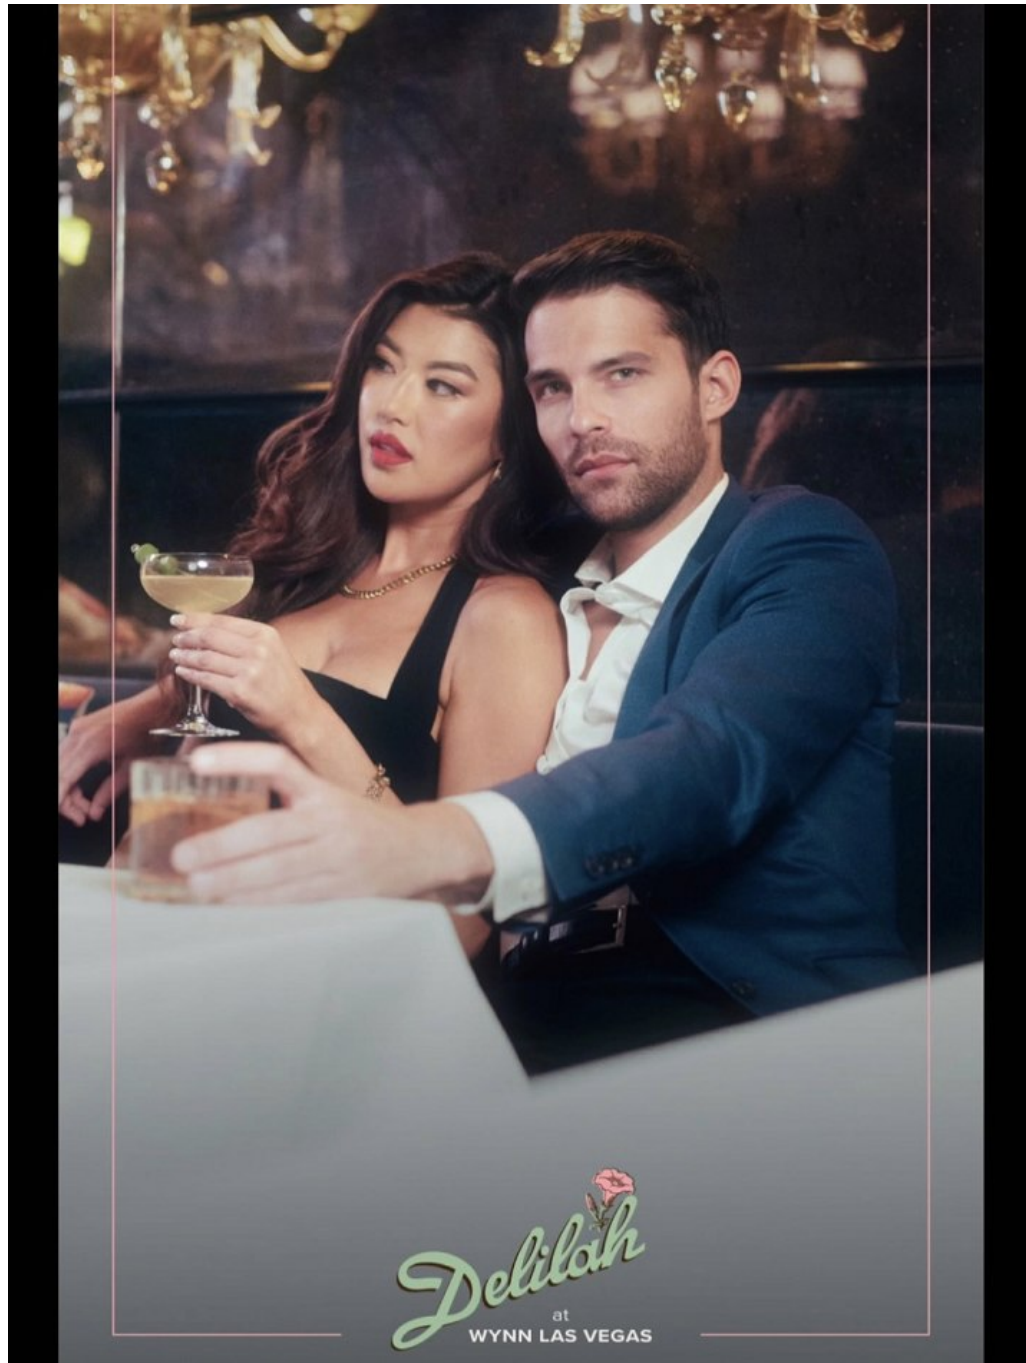

Jenn Lee Height 5'7.5" | 172cm Bust 32" | 81cm Waist 23" | 58cm Hips 34.5" | 87cm
Dress 2 US | 32 EU Shoe 6.5 US | 37.5 EU Hair Dark Brown Eyes Dark Brown

Delilah
at
WYNN LAS VEGAS

CGM
CAROLINE GLEASON
MANAGEMENT