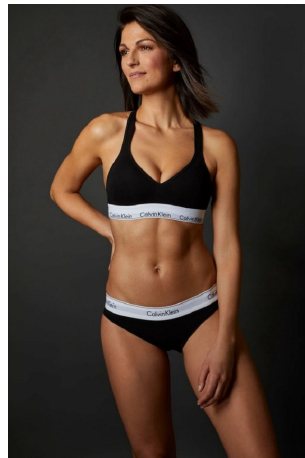

Adriane Boff Height 5'8.5" | 174cm Bust 34" | 86cm Waist 25" | 63cm Hips 37" | 94cm
 Dress 2-4 US | 32-34 EU Shoe 8.5 US | 39.5 EU Hair Brown Eyes Brown

Adriane Boff Height 5'8.5" | 174cm Bust 34" | 86cm Waist 25" | 63cm Hips 37" | 94cm
Dress 2-4 US | 32-34 EU Shoe 8.5 US | 39.5 EU Hair Brown Eyes Brown