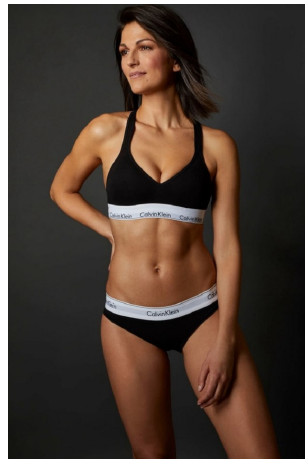

Adriane Boff Height 5'8.5" | 174cm Bust 34" | 86cm Waist 25" | 63cm Hips 37" | 94cm  
Dress 2-4 US | 32-34 EU Shoe 8.5 US | 39.5 EU Hair Brown Eyes Brown

Adriane Boff Height 5'8.5" | 174cm Bust 34" | 86cm Waist 25" | 63cm Hips 37" | 94cm  
Dress 2-4 US | 32-34 EU Shoe 8.5 US | 39.5 EU Hair Brown Eyes Brown