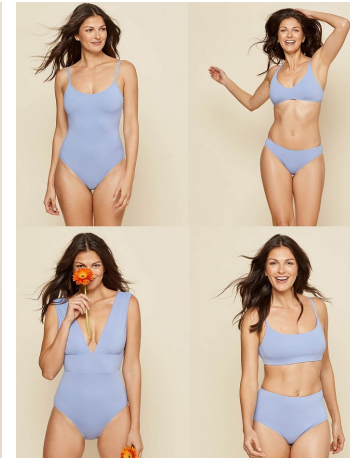

Adriane Boff Height 5'8.5" | 174cm Bust 34" | 86cm Waist 25" | 63cm Hips 37" | 94cm  
Dress 2-4 US | 32-34 EU Shoe 8.5 US | 39.5 EU Hair Brown Eyes Brown

Adriane Boff Height 5'8.5" | 174cm Bust 34" | 86cm Waist 25" | 63cm Hips 37" | 94cm  
Dress 2-4 US | 32-34 EU Shoe 8.5 US | 39.5 EU Hair Brown Eyes Brown