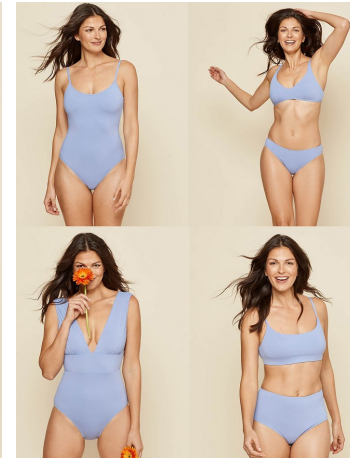

Adriane Boff Height 5'8.5" | 174cm Bust 34" | 86cm Waist 25" | 63cm Hips 37" | 94cm
 Dress 2-4 US | 32-34 EU Shoe 8.5 US | 39.5 EU Hair Brown Eyes Brown

Adriane Boff Height 5'8.5" | 174cm Bust 34" | 86cm Waist 25" | 63cm Hips 37" | 94cm
Dress 2-4 US | 32-34 EU Shoe 8.5 US | 39.5 EU Hair Brown Eyes Brown