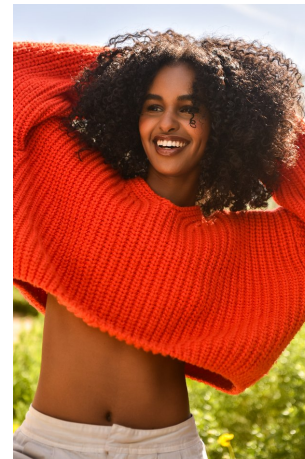

Nyrus Abdulle Height 5'8" | 173cm Bust 34" | 86cm Waist 24" | 61cm Hips 34" | 86cm  
Dress 2 US | 32 EU Shoe 9 US | 40 EU Hair Brown Eyes Brown

Nyrus Abdulle    Height 5'8" | 173cm    Bust 34" | 86cm    Waist 24" | 61cm    Hips 34" | 86cm  
 Dress 2 US | 32 EU    Shoe 9 US | 40 EU    Hair Brown    Eyes Brown