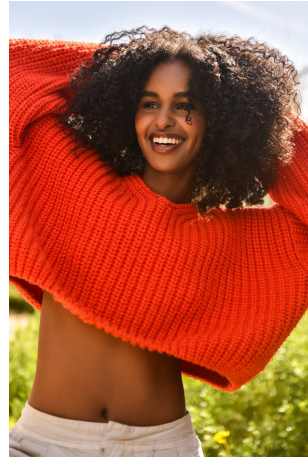

Nyrus Abdulle Height 5'8" | 173cm Bust 34" | 86cm Waist 24" | 61cm Hips 34" | 86cm
Dress 2 US | 32 EU Shoe 9 US | 40 EU Hair Brown Eyes Brown

Nyrus Abdulle Height 5'8" | 173cm Bust 34" | 86cm Waist 24" | 61cm Hips 34" | 86cm
Dress 2 US | 32 EU Shoe 9 US | 40 EU Hair Brown Eyes Brown