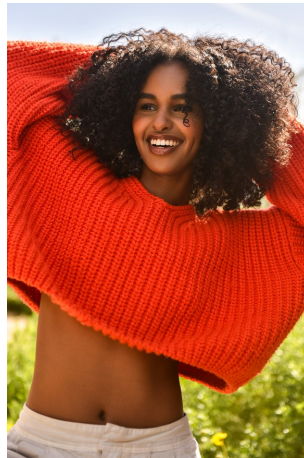

Nyrus Abdulle Height 5'8" | 173cm Bust 34" | 86cm Waist 24" | 61cm Hips 34" | 86cm
Dress 2 US | 32 EU Shoe 9 US | 40 EU Hair Brown Eyes Brown

Nyrus Abdulle Height 5'8" | 173cm Bust 34" | 86cm Waist 24" | 61cm Hips 34" | 86cm
Dress 2 US | 32 EU Shoe 9 US | 40 EU Hair Brown Eyes Brown