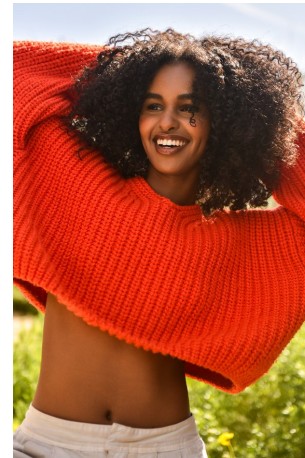

Nyrus Abdulle Height 5'8" | 173cm Bust 34" | 86cm Waist 24" | 61cm Hips 34" | 86cm
Dress 2 US | 32 EU Shoe 9 US | 40 EU Hair Brown Eyes Brown

Nyrus Abdulle Height 5'8" | 173cm Bust 34" | 86cm Waist 24" | 61cm Hips 34" | 86cm
 Dress 2 US | 32 EU Shoe 9 US | 40 EU Hair Brown Eyes Brown