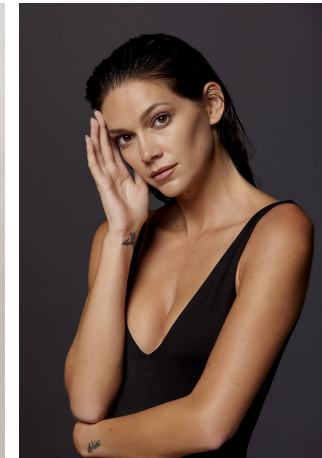

Carrie Amstuz Height 5'9" | 175cm Bust 32" | 81cm Waist 25" | 63cm Hips 35" | 89cm
 Dress 2 US | 32 EU Shoe 9.5 US | 40.5 EU Hair Brown Eyes Brown

Carrie Amstuz Height 5'9" | 175cm Bust 32" | 81cm Waist 25" | 63cm Hips 35" | 89cm
Dress 2 US | 32 EU Shoe 9.5 US | 40.5 EU Hair Brown Eyes Brown