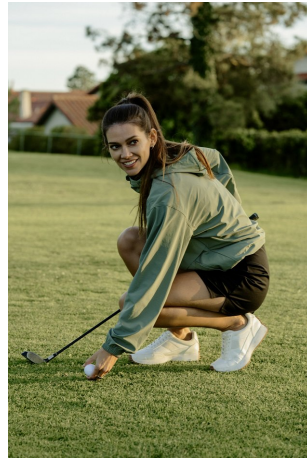

Carrie Amstuz Height 5'9" | 175cm Bust 32" | 81cm Waist 25" | 63cm Hips 35" | 89cm
Dress 2 US | 32 EU Shoe 9.5 US | 40.5 EU Hair Brown Eyes Brown

Carrie Amstuz Height 5'9" | 175cm Bust 32" | 81cm Waist 25" | 63cm Hips 35" | 89cm
Dress 2 US | 32 EU Shoe 9.5 US | 40.5 EU Hair Brown Eyes Brown