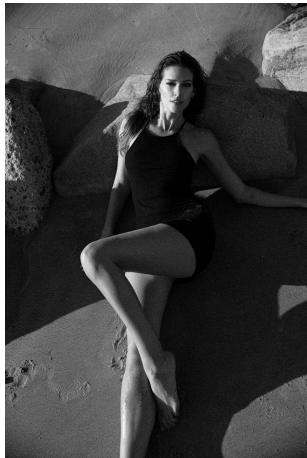

Carrie Amstuz Height 5'9" | 175cm Bust 32" | 81cm Waist 25" | 63cm Hips 35" | 89cm
 Dress 2 US | 32 EU Shoe 9.5 US | 40.5 EU Hair Brown Eyes Brown

Carrie Amstuz Height 5'9" | 175cm Bust 32" | 81cm Waist 25" | 63cm Hips 35" | 89cm
Dress 2 US | 32 EU Shoe 9.5 US | 40.5 EU Hair Brown Eyes Brown

Carrie Amstuz Height 5'9" | 175cm Bust 32" | 81cm Waist 25" | 63cm Hips 35" | 89cm
Dress 2 US | 32 EU Shoe 9.5 US | 40.5 EU Hair Brown Eyes Brown

CGM
CAROLINE GLEASON
MANAGEMENT

Carrie Amstuz Height 5'9" | 175cm Bust 32" | 81cm Waist 25" | 63cm Hips 35" | 89cm
Dress 2 US | 32 EU Shoe 9.5 US | 40.5 EU Hair Brown Eyes Brown