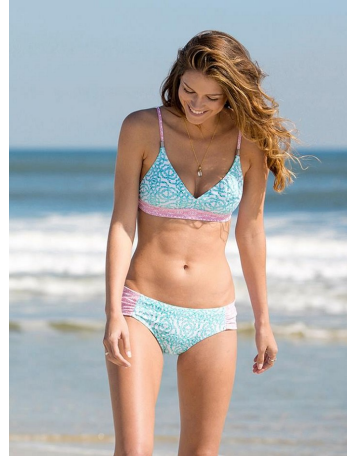

Carrie Amstuz Height 5'9" | 175cm Bust 32" | 81cm Waist 25" | 63cm Hips 35" | 89cm
 Dress 2 US | 32 EU Shoe 9.5 US | 40.5 EU Hair Brown Eyes Brown

Carrie Amstuz Height 5'9" | 175cm Bust 32" | 81cm Waist 25" | 63cm Hips 35" | 89cm
Dress 2 US | 32 EU Shoe 9.5 US | 40.5 EU Hair Brown Eyes Brown