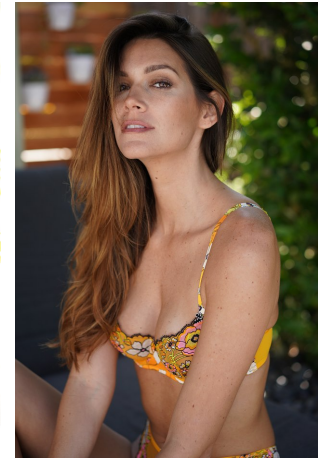

Carrie Amstuz Height 5'9" | 175cm Bust 32" | 81cm Waist 25" | 63cm Hips 35" | 89cm
 Dress 2 US | 32 EU Shoe 9.5 US | 40.5 EU Hair Brown Eyes Brown

Carrie Amstuz Height 5'9" | 175cm Bust 32" | 81cm Waist 25" | 63cm Hips 35" | 89cm
Dress 2 US | 32 EU Shoe 9.5 US | 40.5 EU Hair Brown Eyes Brown

Carrie Amstuz Height 5'9" | 175cm Bust 32" | 81cm Waist 25" | 63cm Hips 35" | 89cm
Dress 2 US | 32 EU Shoe 9.5 US | 40.5 EU Hair Brown Eyes Brown

CGM
CAROLINE GLEASON
MANAGEMENT

Carrie Amstuz Height 5'9" | 175cm Bust 32" | 81cm Waist 25" | 63cm Hips 35" | 89cm
Dress 2 US | 32 EU Shoe 9.5 US | 40.5 EU Hair Brown Eyes Brown