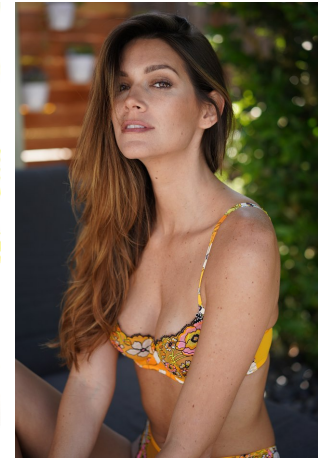

Carrie Amstuz Height 5'9" | 175cm Bust 32" | 81cm Waist 25" | 63cm Hips 35" | 89cm
Dress 2 US | 32 EU Shoe 9.5 US | 40.5 EU Hair Brown Eyes Brown

Carrie Amstuz Height 5'9" | 175cm Bust 32" | 81cm Waist 25" | 63cm Hips 35" | 89cm
Dress 2 US | 32 EU Shoe 9.5 US | 40.5 EU Hair Brown Eyes Brown