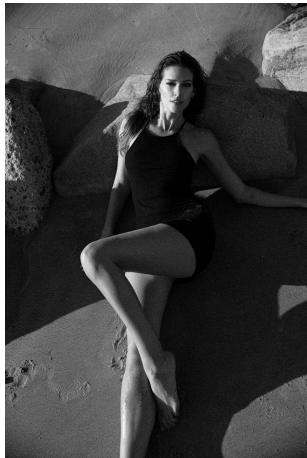

Carrie Amstuz Height 5'9" | 175cm Bust 32" | 81cm Waist 25" | 63cm Hips 35" | 89cm
Dress 2 US | 32 EU Shoe 9.5 US | 40.5 EU Hair Brown Eyes Brown

Carrie Amstuz Height 5'9" | 175cm Bust 32" | 81cm Waist 25" | 63cm Hips 35" | 89cm
Dress 2 US | 32 EU Shoe 9.5 US | 40.5 EU Hair Brown Eyes Brown