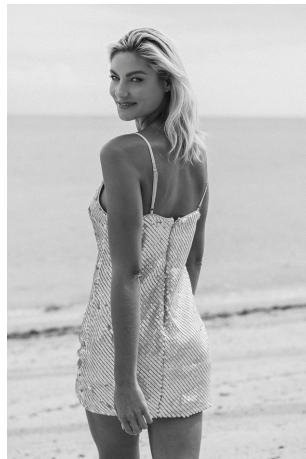

Holly Croft Height 5'11" | 180cm Bust 34" | 86cm Waist 23.5" | 60cm Hips 34" | 86cm  
Dress 2-4 US | 32-34 EU Shoe 9 US | 40 EU Hair Blonde Eyes Blue

Holly Croft Height 5'11" | 180cm Bust 34" | 86cm Waist 23.5" | 60cm Hips 34" | 86cm  
Dress 2-4 US | 32-34 EU Shoe 9 US | 40 EU Hair Blonde Eyes Blue