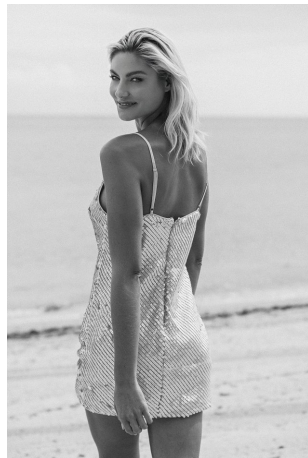

Holly Croft Height 5'11" | 180cm Bust 34" | 86cm Waist 23.5" | 60cm Hips 34" | 86cm  
Dress 2 US | 32 EU Shoe 9 US | 40 EU Hair Blonde Eyes Blue

Holly Croft Height 5'11" | 180cm Bust 34" | 86cm Waist 23.5" | 60cm Hips 34" | 86cm  
Dress 2 US | 32 EU Shoe 9 US | 40 EU Hair Blonde Eyes Blue