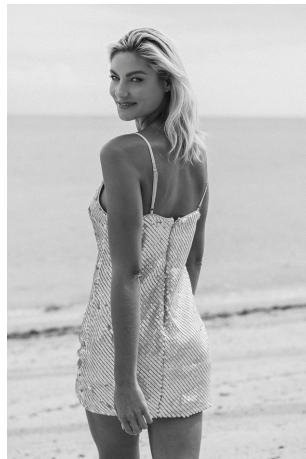

Holly Croft Height 5'11" | 180cm Bust 34" | 86cm Waist 23.5" | 60cm Hips 34" | 86cm
Dress 2-4 US | 32-34 EU Shoe 9 US | 40 EU Hair Blonde Eyes Blue

Holly Croft Height 5'11" | 180cm Bust 34" | 86cm Waist 23.5" | 60cm Hips 34" | 86cm
Dress 2-4 US | 32-34 EU Shoe 9 US | 40 EU Hair Blonde Eyes Blue