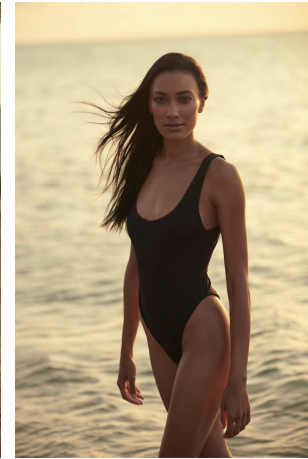

Erin Taylor Height 5'8.5" | 174cm Bust 34" | 86cm Waist 23" | 58cm Hips 34" | 86cm
Dress 2 US | 32 EU Shoe 8 US | 39 EU Hair Black Eyes Brown

Erin Taylor Height 5'8.5" | 174cm Bust 34" | 86cm Waist 23" | 58cm Hips 34" | 86cm
Dress 2 US | 32 EU Shoe 8 US | 39 EU Hair Black Eyes Brown