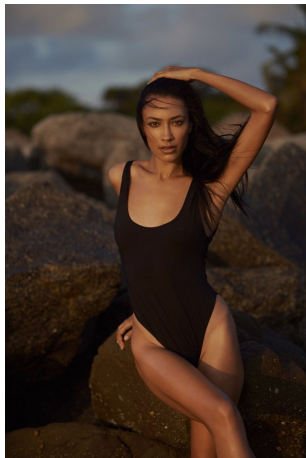

Erin Taylor Height 5'8.5" | 174cm Bust 34" | 86cm Waist 23" | 58cm Hips 34" | 86cm
Dress 2 US | 32 EU Shoe 8 US | 39 EU Hair Black Eyes Brown

Erin Taylor Height 5'8.5" | 174cm Bust 34" | 86cm Waist 23" | 58cm Hips 34" | 86cm
Dress 2 US | 32 EU Shoe 8 US | 39 EU Hair Black Eyes Brown