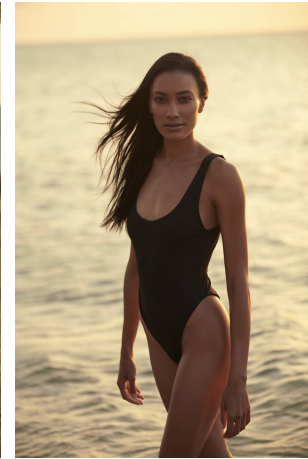

Erin Taylor Height 5'8.5" | 174cm Bust 34" | 86cm Waist 23" | 58cm Hips 34" | 86cm
Dress 2-4 US | 32-34 EU Shoe 8 US | 39 EU Hair Black Eyes Brown

Erin Taylor Height 5'8.5" | 174cm Bust 34" | 86cm Waist 23" | 58cm Hips 34" | 86cm
Dress 2-4 US | 32-34 EU Shoe 8 US | 39 EU Hair Black Eyes Brown