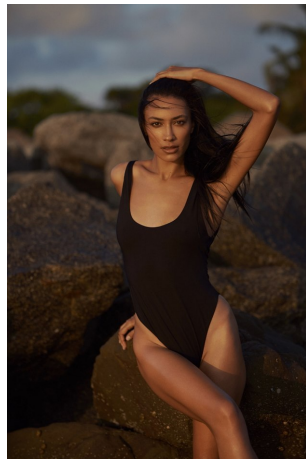

Erin Taylor Height 5'8.5" | 174cm Bust 34" | 86cm Waist 23" | 58cm Hips 34" | 86cm
Dress 2-4 US | 32-34 EU Shoe 8 US | 39 EU Hair Black Eyes Brown

Erin Taylor Height 5'8.5" | 174cm Bust 34" | 86cm Waist 23" | 58cm Hips 34" | 86cm
Dress 2-4 US | 32-34 EU Shoe 8 US | 39 EU Hair Black Eyes Brown