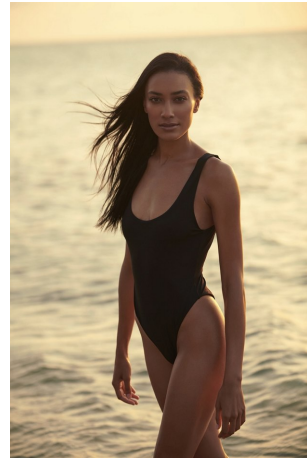

Erin Taylor Height 5'8.5" | 174cm Bust 34" | 86cm Waist 23" | 58cm Hips 34" | 86cm
Dress 2 US | 32 EU Shoe 8 US | 39 EU Hair Black Eyes Brown

Erin Taylor Height 5'8.5" | 174cm Bust 34" | 86cm Waist 23" | 58cm Hips 34" | 86cm
Dress 2 US | 32 EU Shoe 8 US | 39 EU Hair Black Eyes Brown