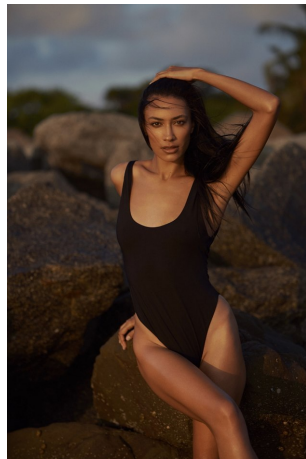

Erin Taylor Height 5'8.5" | 174cm Bust 34" | 86cm Waist 23" | 58cm Hips 34" | 86cm
Dress 2 US | 32 EU Shoe 8 US | 39 EU Hair Black Eyes Brown

Erin Taylor Height 5'8.5" | 174cm Bust 34" | 86cm Waist 23" | 58cm Hips 34" | 86cm
Dress 2 US | 32 EU Shoe 8 US | 39 EU Hair Black Eyes Brown