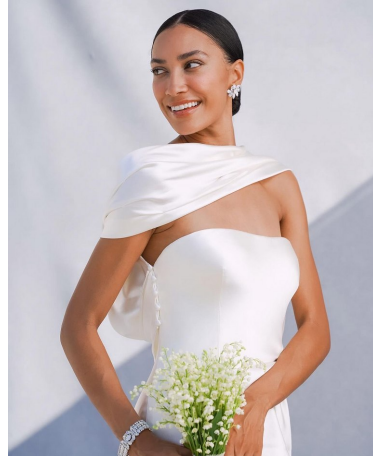

Erin Taylor Height 5'8.5" | 174cm Bust 34" | 86cm Waist 23" | 58cm Hips 34" | 86cm
Dress 2 US | 32 EU Shoe 8 US | 39 EU Hair Black Eyes Brown

Erin Taylor Height 5'8.5" | 174cm Bust 34" | 86cm Waist 23" | 58cm Hips 34" | 86cm
Dress 2 US | 32 EU Shoe 8 US | 39 EU Hair Black Eyes Brown