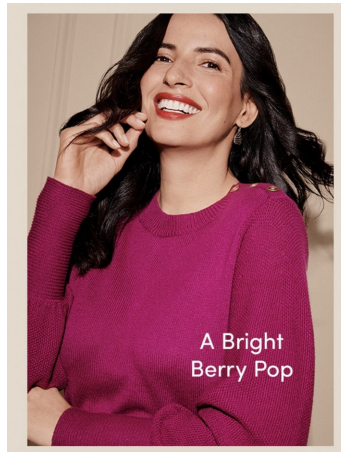

Francine Zambelli Height 5'9.5" | 177cm Bust 34" | 86cm Waist 26" | 66cm Hips 34" | 86cm
Dress 4 US | 34 EU Shoe 9 US | 40 EU Hair Dark Brown Eyes Dark Brown

Francine Zambelli Height 5'9.5" | 177cm Bust 34" | 86cm Waist 26" | 66cm Hips 34" | 86cm
 Dress 4 US | 34 EU Shoe 9 US | 40 EU Hair Dark Brown Eyes Dark Brown