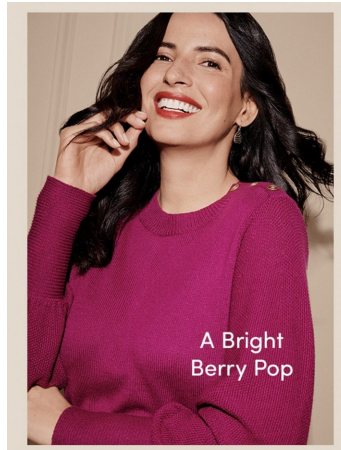

Francine Zambelli Height 5'9.5" | 177cm Bust 34" | 86cm Waist 26" | 66cm Hips 34" | 86cm  
Dress 4 US | 34 EU Shoe 9 US | 40 EU Hair Dark Brown Eyes Dark Brown

Francine Zambelli Height 5'9.5" | 177cm Bust 34" | 86cm Waist 26" | 66cm Hips 34" | 86cm  
 Dress 4 US | 34 EU Shoe 9 US | 40 EU Hair Dark Brown Eyes Dark Brown