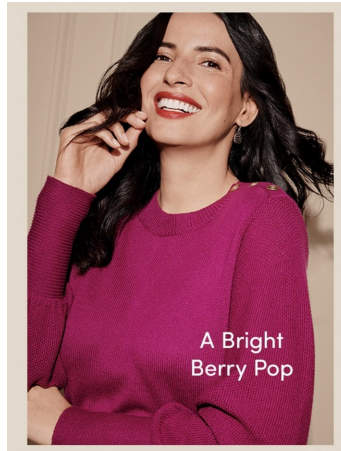

Francine Zambelli Height 5'9.5" | 177cm Bust 34" | 86cm Waist 26" | 66cm Hips 34" | 86cm
Dress 4 US | 34 EU Shoe 9 US | 40 EU Hair Dark Brown Eyes Dark Brown

Francine Zambelli Height 5'9.5" | 177cm Bust 34" | 86cm Waist 26" | 66cm Hips 34" | 86cm
 Dress 4 US | 34 EU Shoe 9 US | 40 EU Hair Dark Brown Eyes Dark Brown