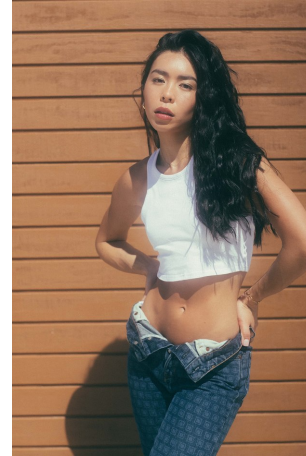

Alexa Santamaria Height 5'9" | 175cm Bust 32" | 81cm Waist 25" | 63cm Hips 35" | 89cm
Dress 2 US | 32 EU Shoe 9.5 US | 40.5 EU Hair Black Eyes Black

Alexa Santamaria Height 5'9" | 175cm Bust 32" | 81cm Waist 25" | 63cm Hips 35" | 89cm
Dress 2 US | 32 EU Shoe 9.5 US | 40.5 EU Hair Black Eyes Black

Alexa Santamaria Height 5'9" | 175cm Bust 32" | 81cm Waist 25" | 63cm Hips 35" | 89cm
Dress 2 US | 32 EU Shoe 9.5 US | 40.5 EU Hair Black Eyes Black