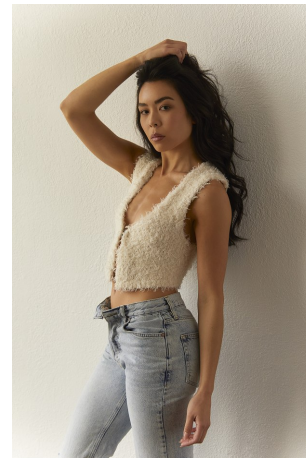

Alexa Santamaria Height 5'9" | 175cm Bust 32" | 81cm Waist 25" | 63cm Hips 35" | 89cm
Dress 2 US | 32 EU Shoe 9.5 US | 40.5 EU Hair Black Eyes Black

Alexa Santamaria Height 5'9" | 175cm Bust 32" | 81cm Waist 25" | 63cm Hips 35" | 89cm
Dress 2 US | 32 EU Shoe 9.5 US | 40.5 EU Hair Black Eyes Black

Alexa Santamaria Height 5'9" | 175cm Bust 32" | 81cm Waist 25" | 63cm Hips 35" | 89cm
Dress 2 US | 32 EU Shoe 9.5 US | 40.5 EU Hair Black Eyes Black