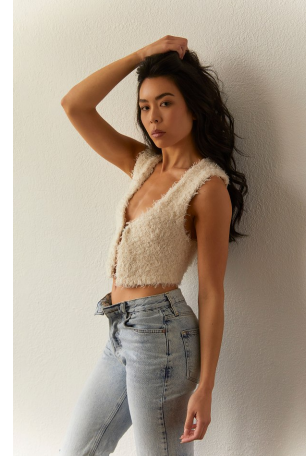

Alexa Santamaria Height 5'9" | 175cm Bust 32" | 81cm Waist 25" | 63cm Hips 35" | 89cm
Dress 2 US | 32 EU Shoe 9.5 US | 40.5 EU Hair Black Eyes Black

Alexa Santamaria Height 5'9" | 175cm Bust 32" | 81cm Waist 25" | 63cm Hips 35" | 89cm
Dress 2 US | 32 EU Shoe 9.5 US | 40.5 EU Hair Black Eyes Black

Alexa Santamaria Height 5'9" | 175cm Bust 32" | 81cm Waist 25" | 63cm Hips 35" | 89cm
Dress 2 US | 32 EU Shoe 9.5 US | 40.5 EU Hair Black Eyes Black