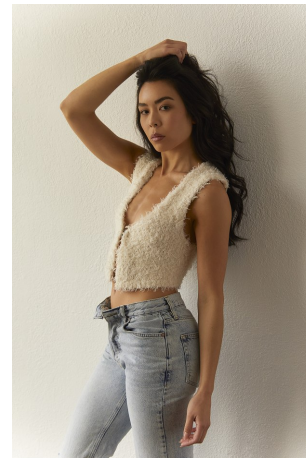

Alexa Santamaria Height 5'9" | 175cm Bust 32" | 81cm Waist 25" | 63cm Hips 35" | 89cm  
Dress 2 US | 32 EU Shoe 9.5 US | 40.5 EU Hair Black Eyes Black

Alexa Santamaria Height 5'9" | 175cm Bust 32" | 81cm Waist 25" | 63cm Hips 35" | 89cm  
Dress 2 US | 32 EU Shoe 9.5 US | 40.5 EU Hair Black Eyes Black

Alexa Santamaria Height 5'9" | 175cm Bust 32" | 81cm Waist 25" | 63cm Hips 35" | 89cm  
Dress 2 US | 32 EU Shoe 9.5 US | 40.5 EU Hair Black Eyes Black