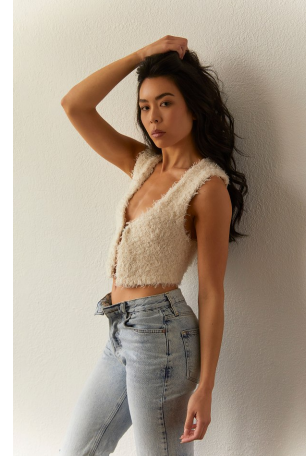

Alexa Santamaria Height 5'9" | 175cm Bust 32" | 81cm Waist 25" | 63cm Hips 35" | 89cm  
Dress 2 US | 32 EU Shoe 9.5 US | 40.5 EU Hair Black Eyes Black

Alexa Santamaria Height 5'9" | 175cm Bust 32" | 81cm Waist 25" | 63cm Hips 35" | 89cm  
Dress 2 US | 32 EU Shoe 9.5 US | 40.5 EU Hair Black Eyes Black

Alexa Santamaria Height 5'9" | 175cm Bust 32" | 81cm Waist 25" | 63cm Hips 35" | 89cm  
Dress 2 US | 32 EU Shoe 9.5 US | 40.5 EU Hair Black Eyes Black