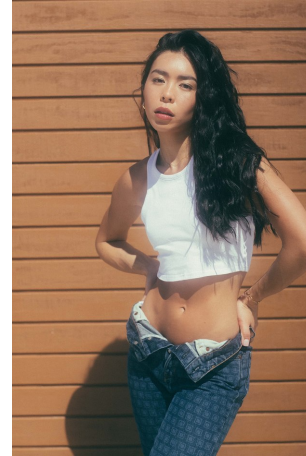

Alexa Santamaria Height 5'9" | 175cm Bust 32" | 81cm Waist 25" | 63cm Hips 35" | 89cm  
Dress 2 US | 32 EU Shoe 9.5 US | 40.5 EU Hair Black Eyes Black

Alexa Santamaria Height 5'9" | 175cm Bust 32" | 81cm Waist 25" | 63cm Hips 35" | 89cm  
Dress 2 US | 32 EU Shoe 9.5 US | 40.5 EU Hair Black Eyes Black

Alexa Santamaria Height 5'9" | 175cm Bust 32" | 81cm Waist 25" | 63cm Hips 35" | 89cm  
Dress 2 US | 32 EU Shoe 9.5 US | 40.5 EU Hair Black Eyes Black