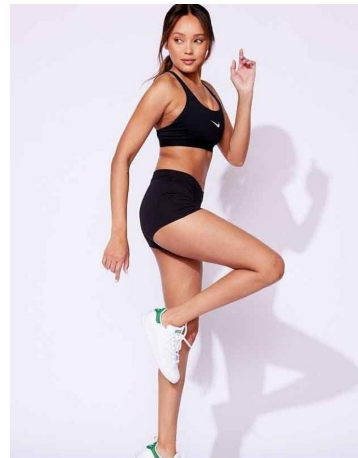

Tyrie Rudolph Height 5'8" | 173cm Bust 32" | 81cm Waist 24" | 61cm Hips 35" | 89cm
Dress 2 US | 32 EU Shoe 8.5 US | 39.5 EU Hair Brown Eyes Green

Tyrie Rudolph Height 5'8" | 173cm Bust 32" | 81cm Waist 24" | 61cm Hips 35" | 89cm
Dress 2 US | 32 EU Shoe 8.5 US | 39.5 EU Hair Brown Eyes Green