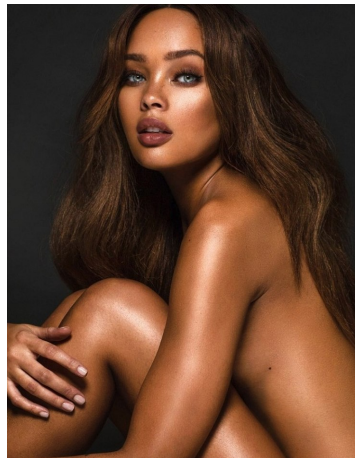

Tyrie Rudolph Height 5'8" | 173cm Bust 32" | 81cm Waist 24" | 61cm Hips 35" | 89cm
Dress 2 US | 32 EU Shoe 8.5 US | 39.5 EU Hair Brown Eyes Green

Tyrie Rudolph Height 5'8" | 173cm Bust 32" | 81cm Waist 24" | 61cm Hips 35" | 89cm
Dress 2 US | 32 EU Shoe 8.5 US | 39.5 EU Hair Brown Eyes Green