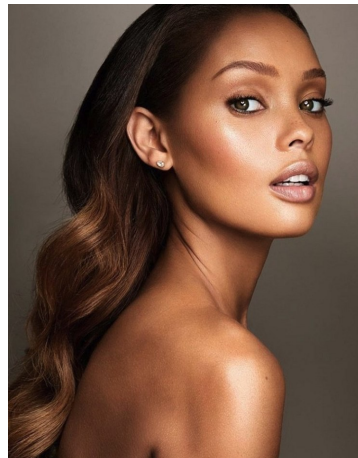

Tyrie Rudolph Height 5'8" | 173cm Bust 32" | 81cm Waist 24" | 61cm Hips 35" | 89cm
Dress 2 US | 32 EU Shoe 8.5 US | 39.5 EU Hair Brown Eyes Green

Tyrie Rudolph Height 5'8" | 173cm Bust 32" | 81cm Waist 24" | 61cm Hips 35" | 89cm
Dress 2 US | 32 EU Shoe 8.5 US | 39.5 EU Hair Brown Eyes Green