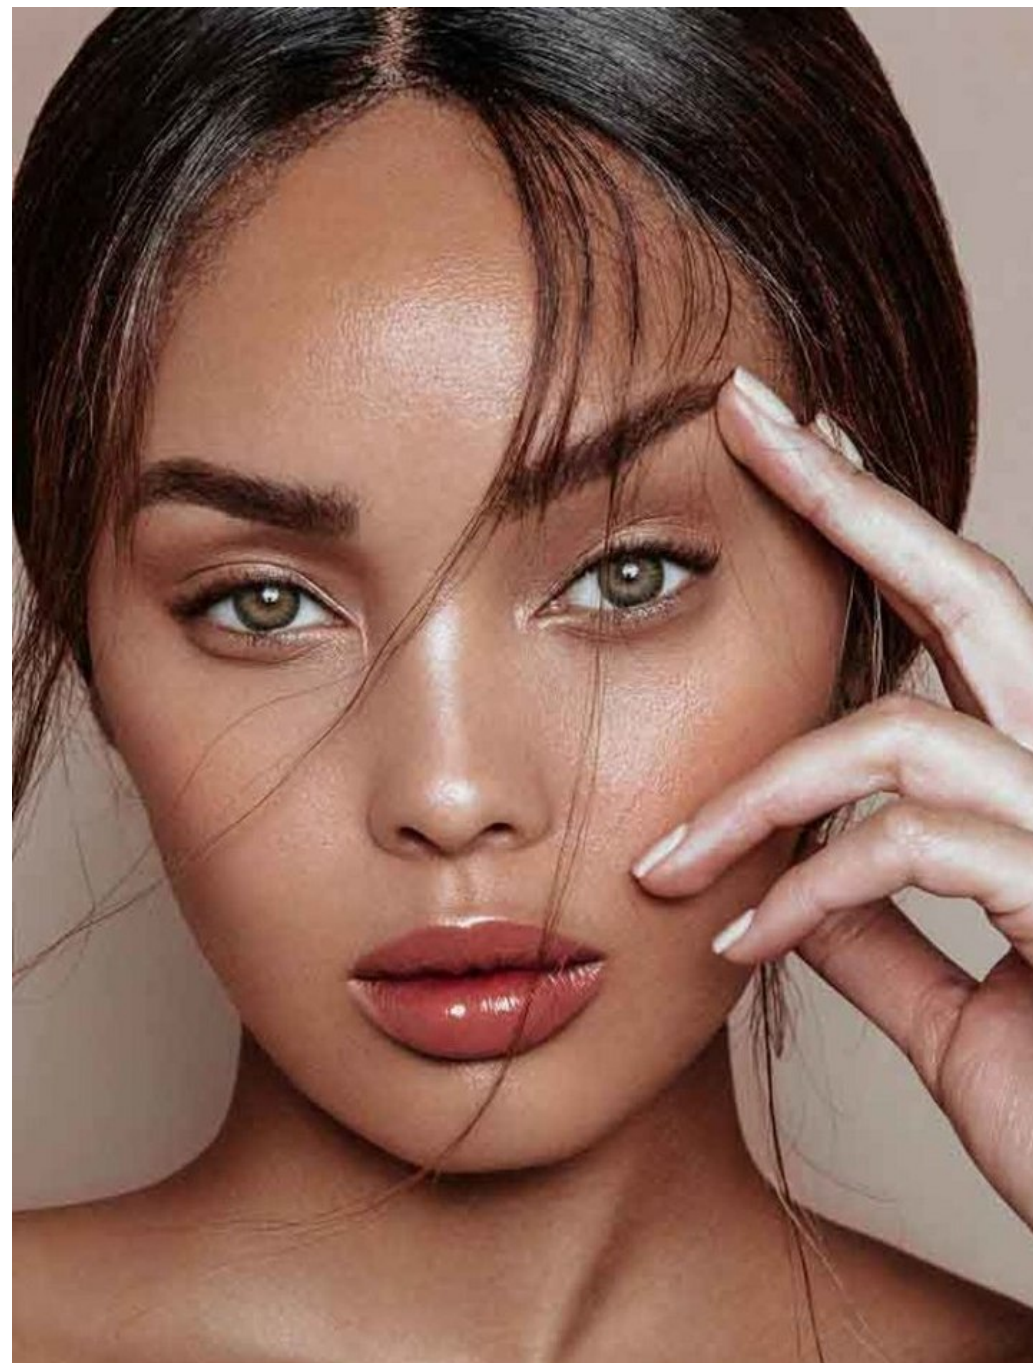

Tyrie Rudolph   Height 5'8" | 173cm   Bust 32" | 81cm   Waist 24" | 61cm   Hips 35" | 89cm  
Dress 2 US | 32 EU   Shoe 8.5 US | 39.5 EU   Hair Brown   Eyes Green

Tyrie Rudolph Height 5'8" | 173cm Bust 32" | 81cm Waist 24" | 61cm Hips 35" | 89cm  
Dress 2 US | 32 EU Shoe 8.5 US | 39.5 EU Hair Brown Eyes Green