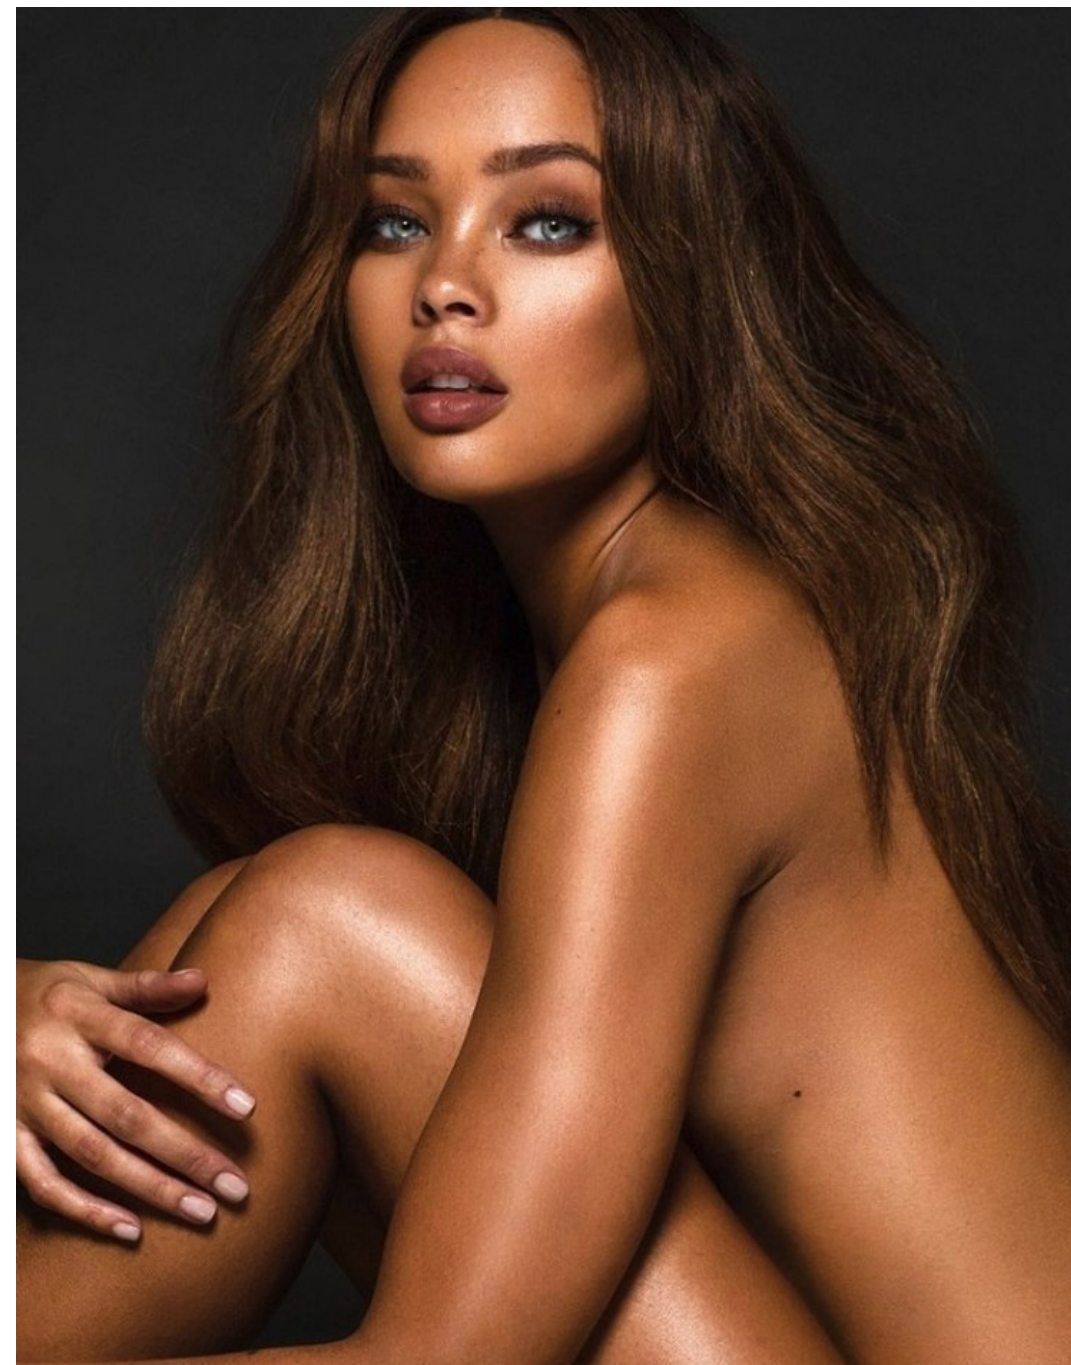

Tyrie Rudolph   Height 5'8" | 173cm   Bust 32" | 81cm   Waist 24" | 61cm   Hips 35" | 89cm
Dress 2 US | 32 EU   Shoe 8.5 US | 39.5 EU   Hair Brown   Eyes Green

Tyrie Rudolph   Height 5'8" | 173cm   Bust 32" | 81cm   Waist 24" | 61cm   Hips 35" | 89cm
Dress 2 US | 32 EU   Shoe 8.5 US | 39.5 EU   Hair Brown   Eyes Green