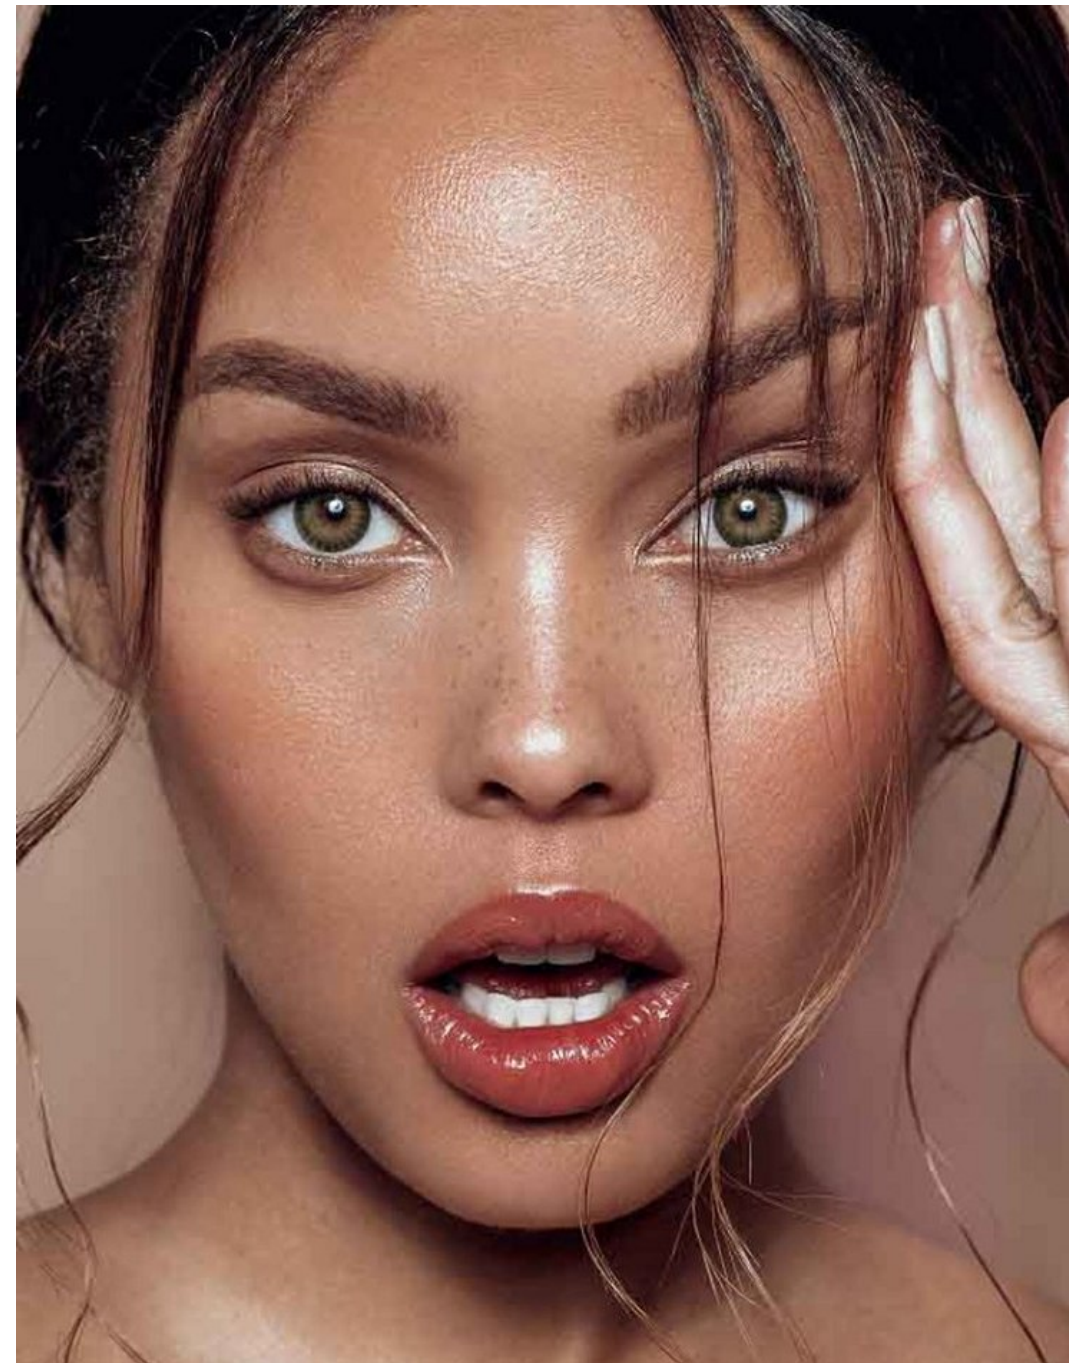

Tyrie Rudolph   Height 5'8" | 173cm   Bust 32" | 81cm   Waist 24" | 61cm   Hips 35" | 89cm  
Dress 2 US | 32 EU   Shoe 8.5 US | 39.5 EU   Hair Brown   Eyes Green

Tyrie Rudolph   Height 5'8" | 173cm   Bust 32" | 81cm   Waist 24" | 61cm   Hips 35" | 89cm  
Dress 2 US | 32 EU   Shoe 8.5 US | 39.5 EU   Hair Brown   Eyes Green