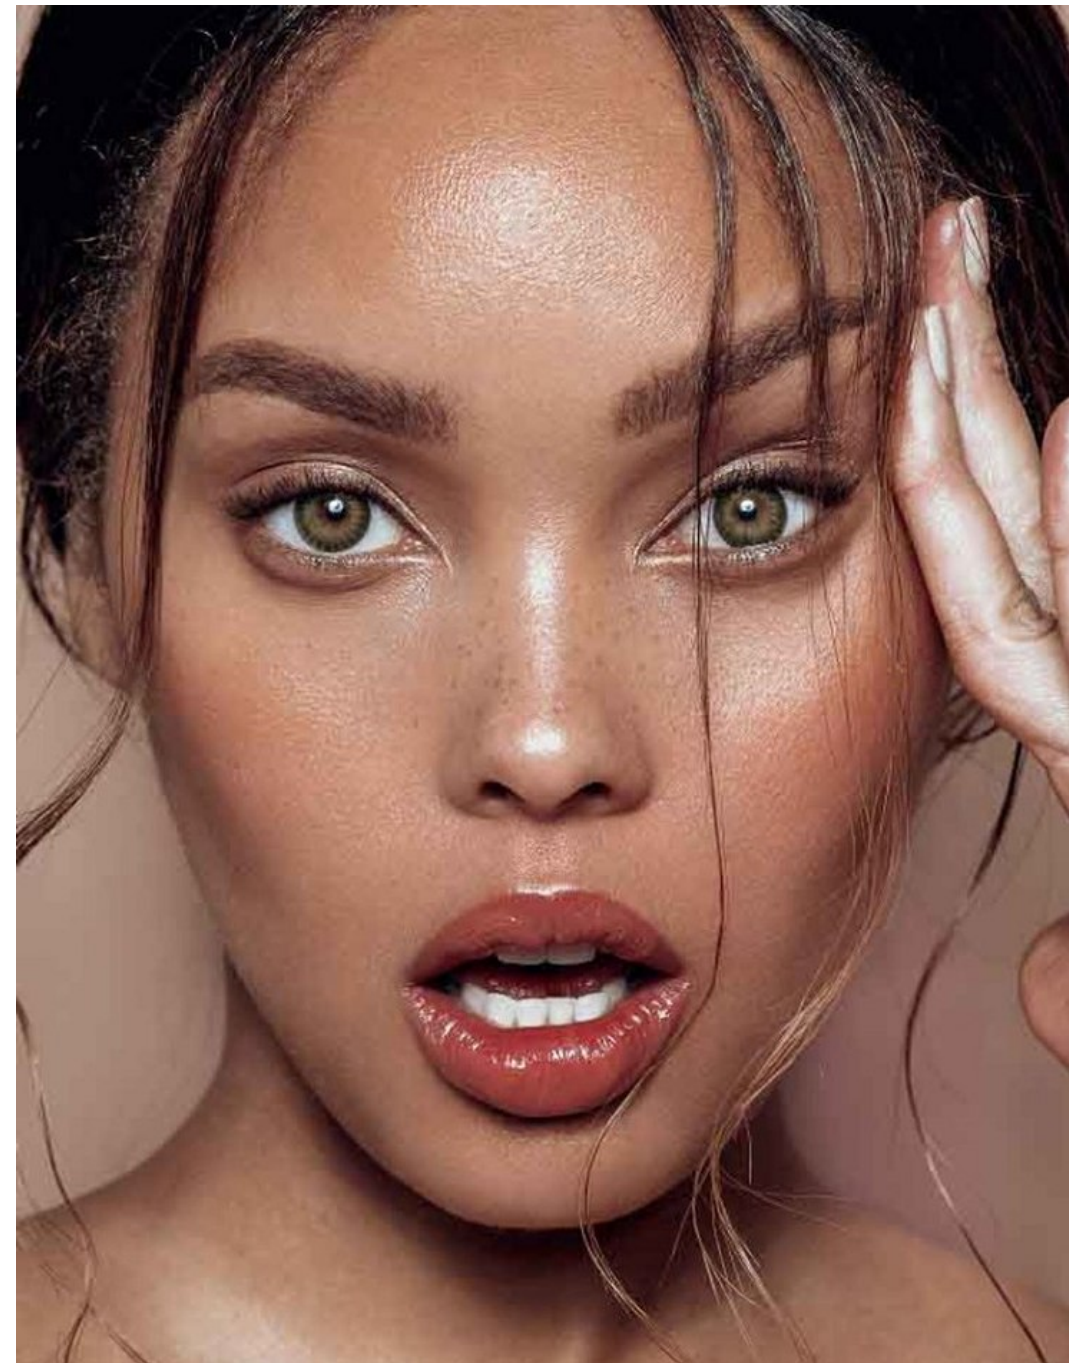

Tyrie Rudolph Height 5'8" | 173cm Bust 32" | 81cm Waist 24" | 61cm Hips 35" | 89cm
Dress 2 US | 32 EU Shoe 8.5 US | 39.5 EU Hair Brown Eyes Green

Tyrie Rudolph Height 5'8" | 173cm Bust 32" | 81cm Waist 24" | 61cm Hips 35" | 89cm
Dress 2 US | 32 EU Shoe 8.5 US | 39.5 EU Hair Brown Eyes Green