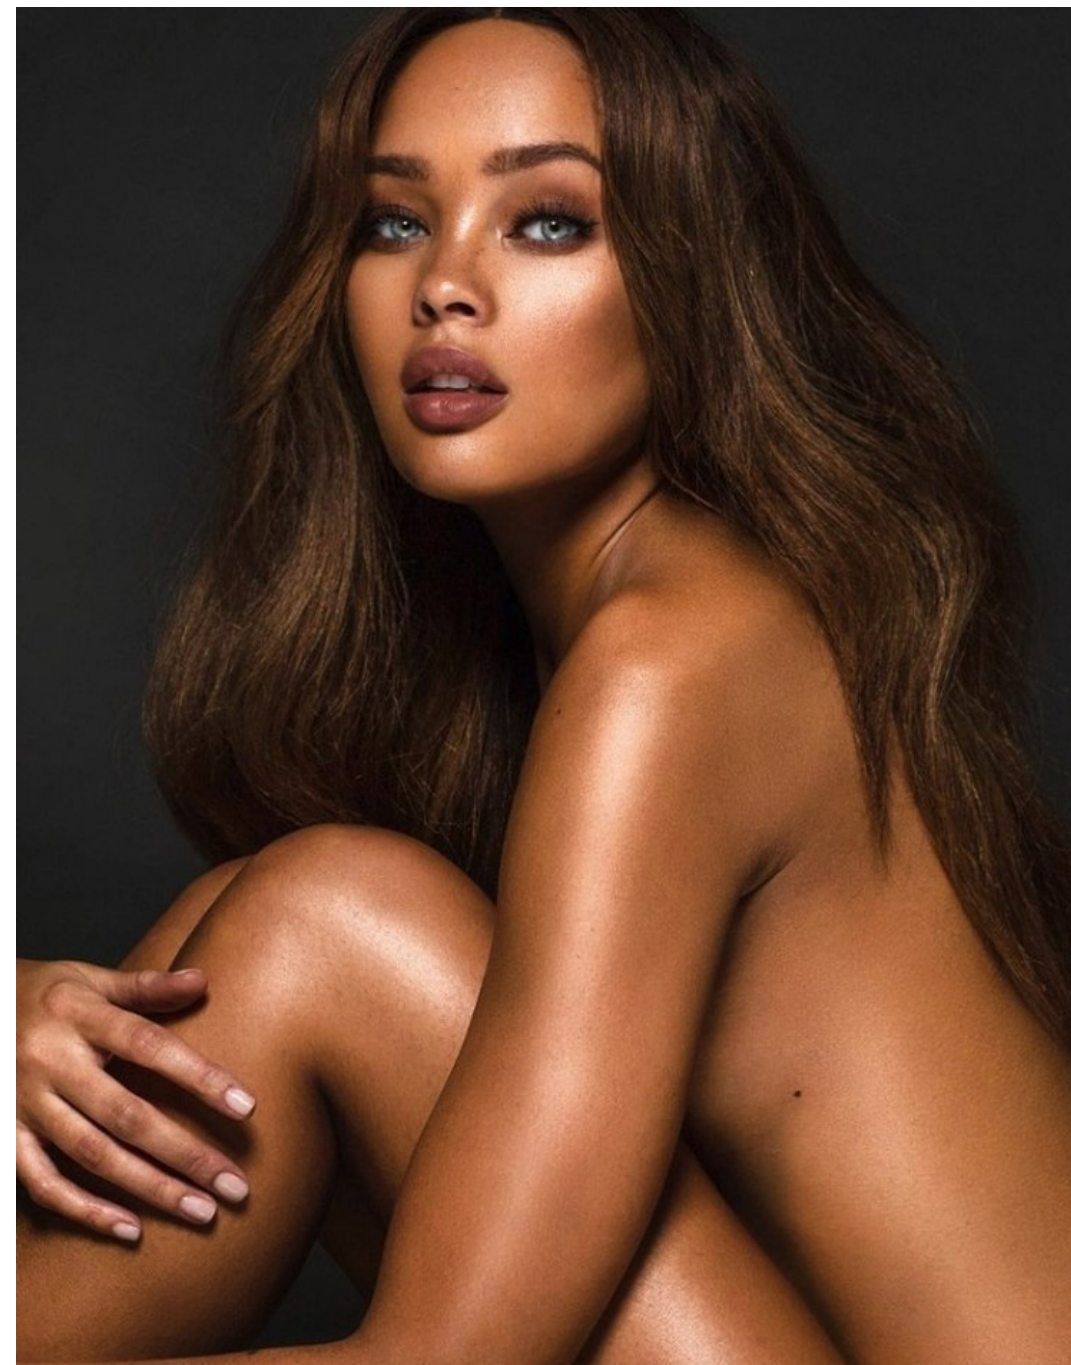

Tyrie Rudolph Height 5'8" | 173cm Bust 32" | 81cm Waist 24" | 61cm Hips 35" | 89cm
Dress 2 US | 32 EU Shoe 8.5 US | 39.5 EU Hair Brown Eyes Green

Tyrie Rudolph Height 5'8" | 173cm Bust 32" | 81cm Waist 24" | 61cm Hips 35" | 89cm
Dress 2 US | 32 EU Shoe 8.5 US | 39.5 EU Hair Brown Eyes Green