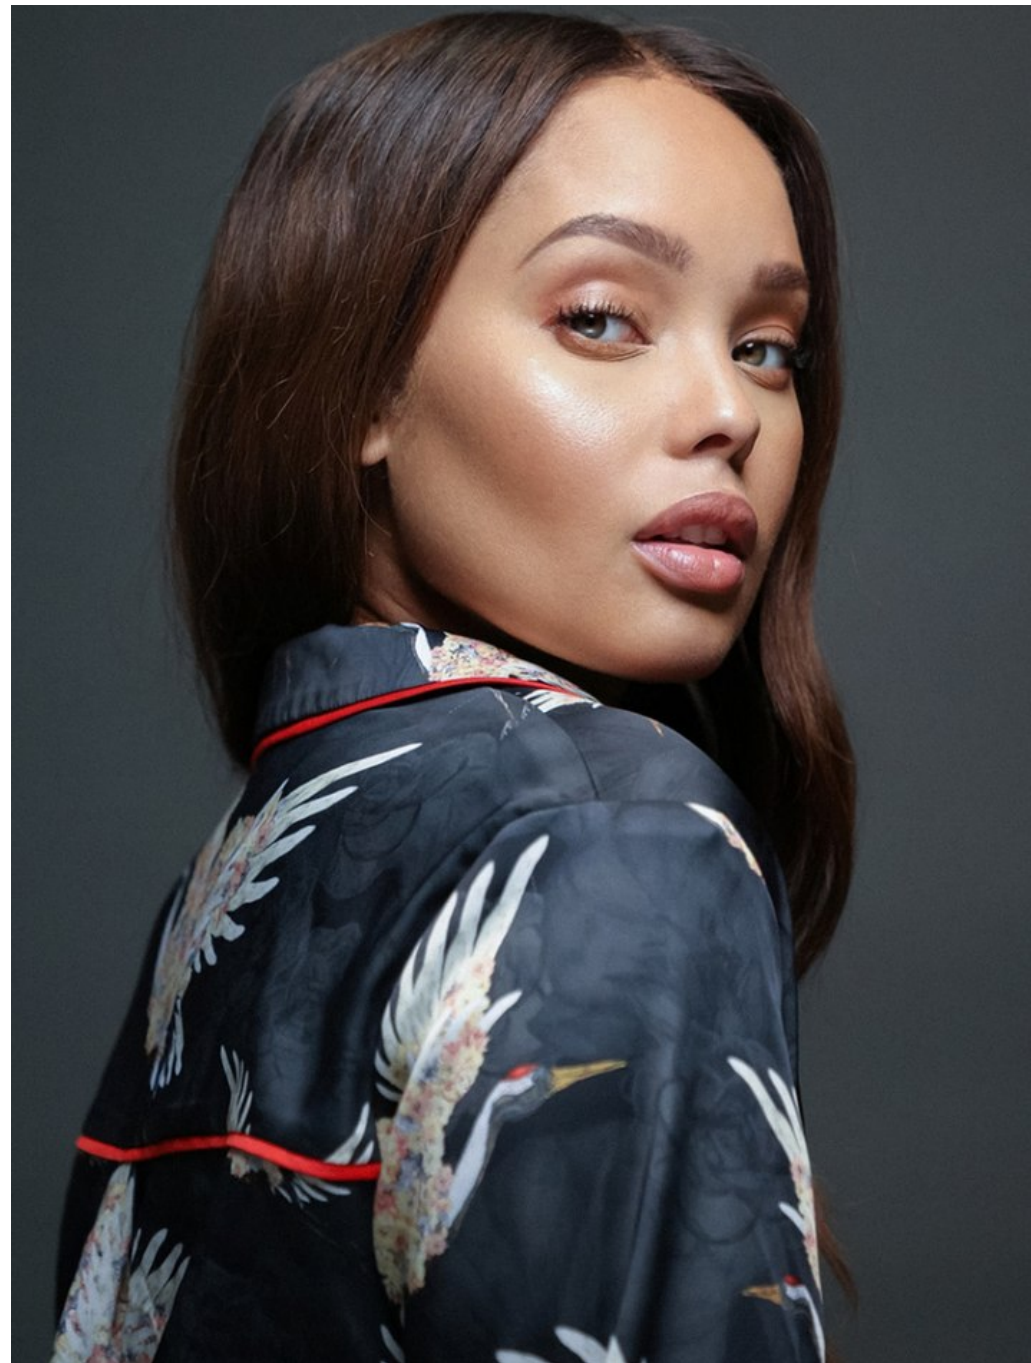

Tyrie Rudolph Height 5'8" | 173cm Bust 32" | 81cm Waist 24" | 61cm Hips 35" | 89cm
Dress 2 US | 32 EU Shoe 8.5 US | 39.5 EU Hair Brown Eyes Green

Tyrie Rudolph Height 5'8" | 173cm Bust 32" | 81cm Waist 24" | 61cm Hips 35" | 89cm
Dress 2 US | 32 EU Shoe 8.5 US | 39.5 EU Hair Brown Eyes Green