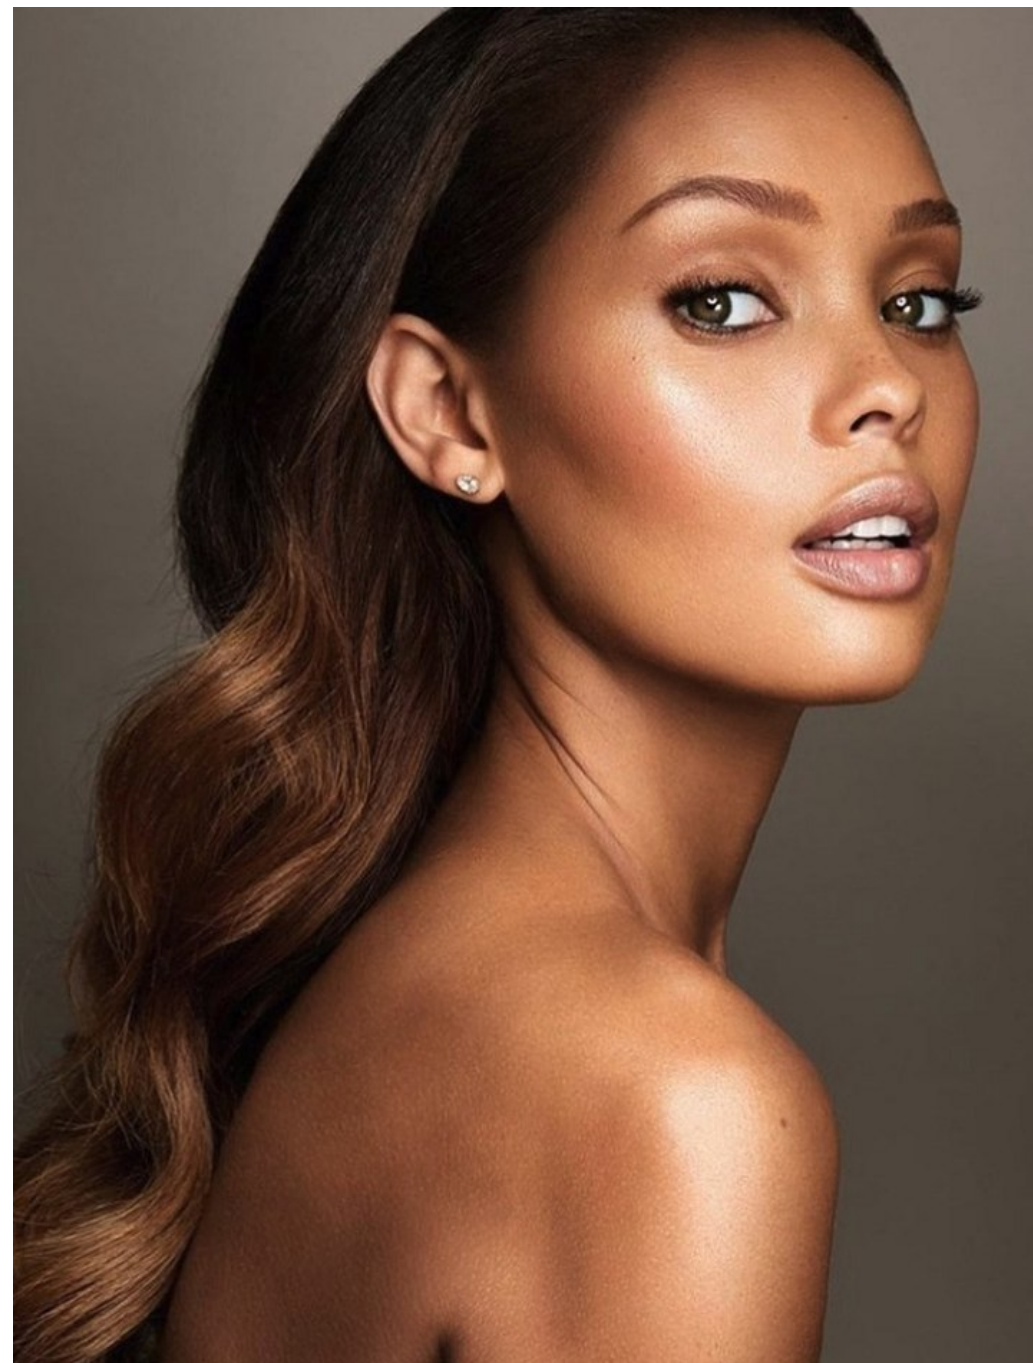

Tyrie Rudolph   Height 5'8" | 173cm   Bust 32" | 81cm   Waist 24" | 61cm   Hips 35" | 89cm  
Dress 2 US | 32 EU   Shoe 8.5 US | 39.5 EU   Hair Brown   Eyes Green

Tyrie Rudolph   Height 5'8" | 173cm   Bust 32" | 81cm   Waist 24" | 61cm   Hips 35" | 89cm  
Dress 2 US | 32 EU   Shoe 8.5 US | 39.5 EU   Hair Brown   Eyes Green