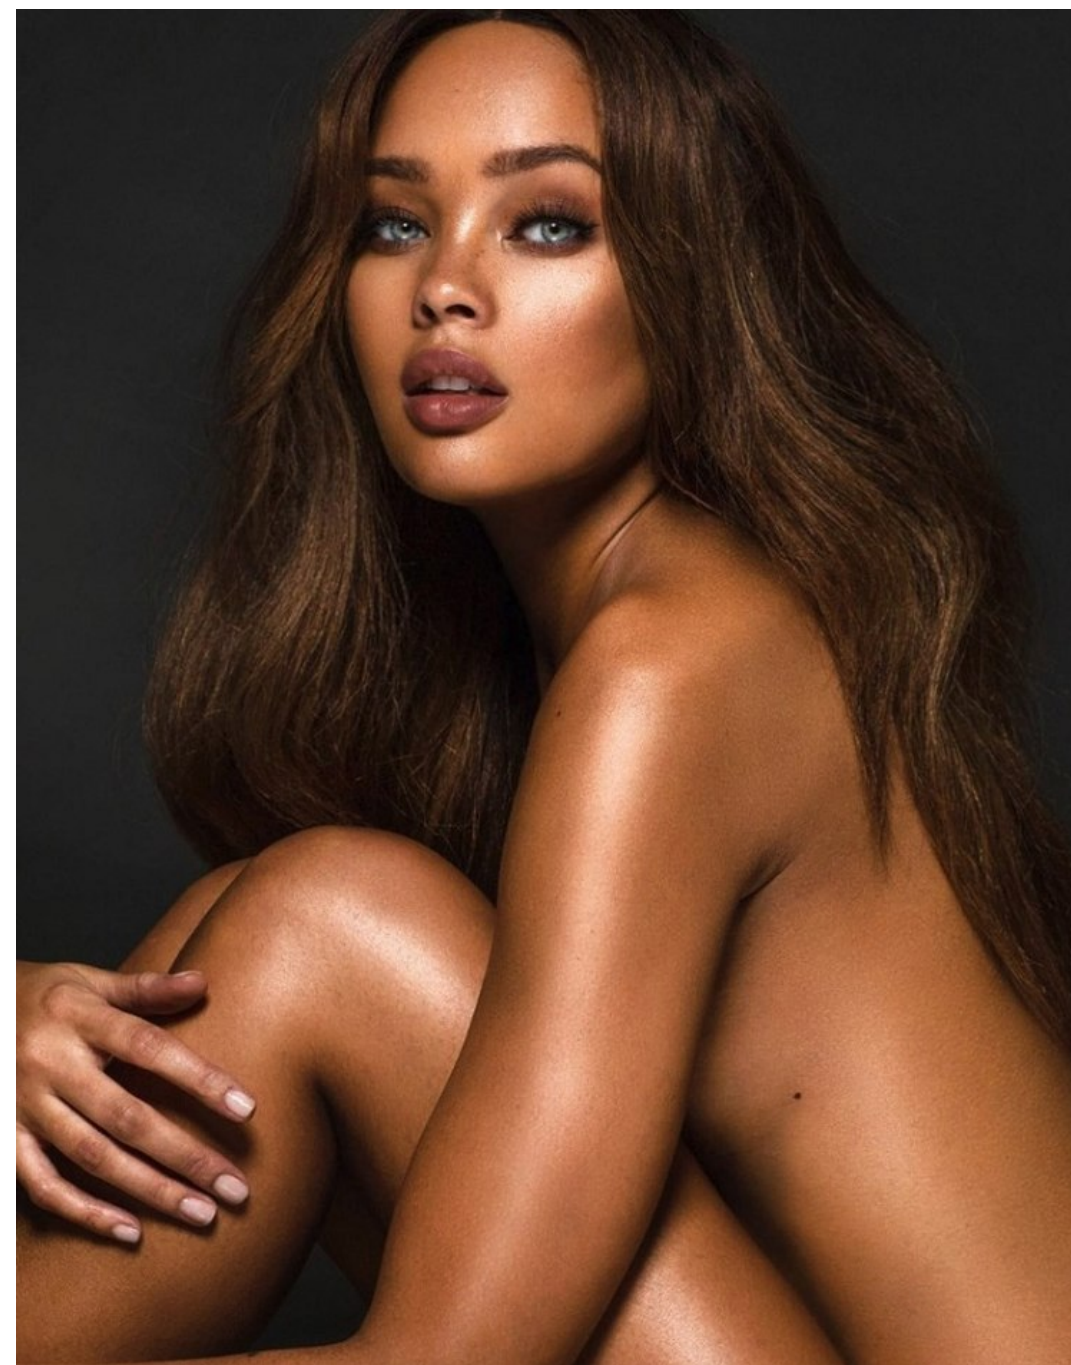

Tyrie Rudolph Height 5'8" | 173cm Bust 32" | 81cm Waist 24" | 61cm Hips 35" | 89cm
Dress 2 US | 32 EU Shoe 8.5 US | 39.5 EU Hair Brown Eyes Green

Tyrie Rudolph   Height 5'8" | 173cm   Bust 32" | 81cm   Waist 24" | 61cm   Hips 35" | 89cm
Dress 2 US | 32 EU   Shoe 8.5 US | 39.5 EU   Hair Brown   Eyes Green