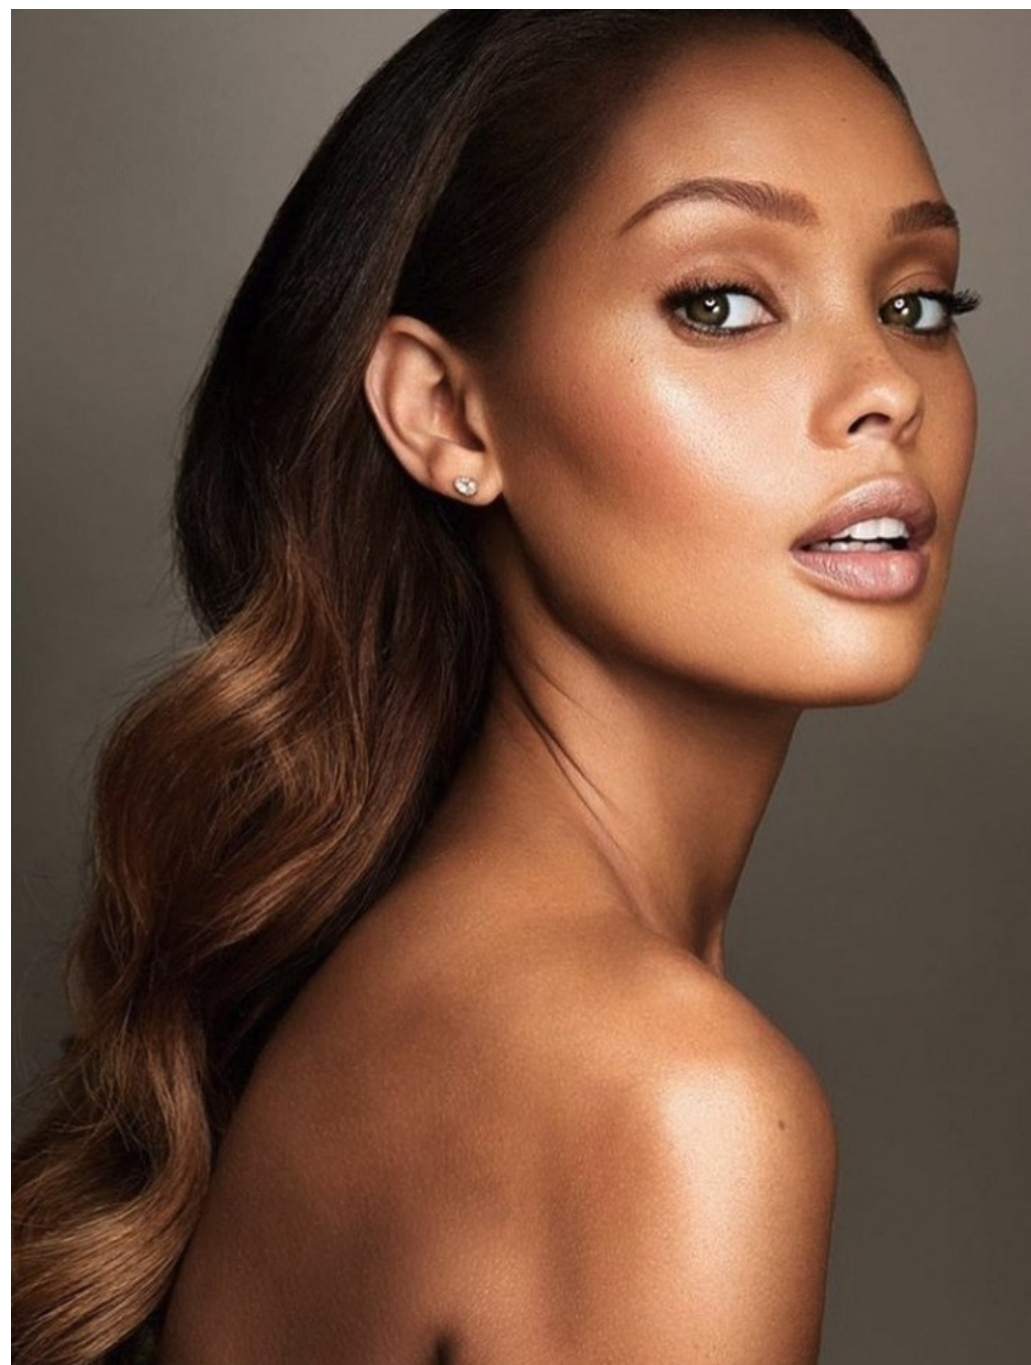

Tyrie Rudolph Height 5'8" | 173cm Bust 32" | 81cm Waist 24" | 61cm Hips 35" | 89cm
Dress 2 US | 32 EU Shoe 8.5 US | 39.5 EU Hair Brown Eyes Green

Tyrie Rudolph Height 5'8" | 173cm Bust 32" | 81cm Waist 24" | 61cm Hips 35" | 89cm
Dress 2 US | 32 EU Shoe 8.5 US | 39.5 EU Hair Brown Eyes Green