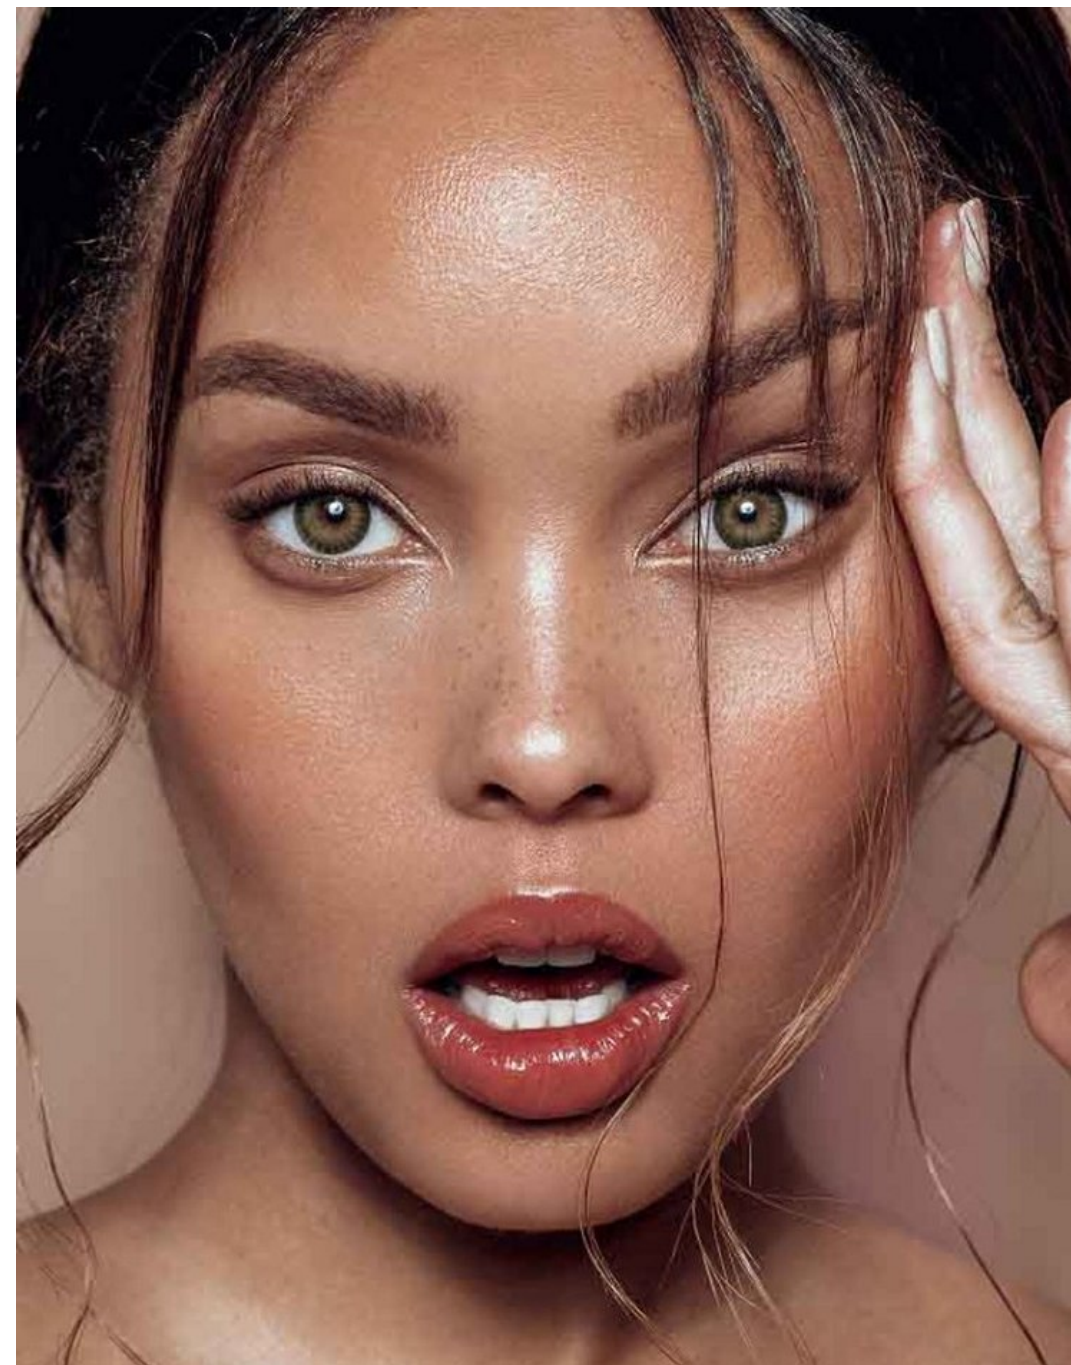

Tyrie Rudolph Height 5'8" | 173cm Bust 32" | 81cm Waist 24" | 61cm Hips 35" | 89cm
Dress 2 US | 32 EU Shoe 8.5 US | 39.5 EU Hair Brown Eyes Green

Tyrie Rudolph Height 5'8" | 173cm Bust 32" | 81cm Waist 24" | 61cm Hips 35" | 89cm
Dress 2 US | 32 EU Shoe 8.5 US | 39.5 EU Hair Brown Eyes Green