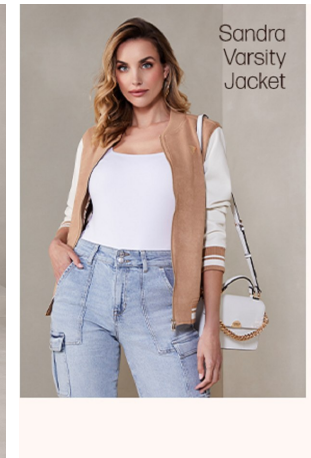

Alexa Kubena Height 5'11" | 180cm Bust 34" | 86cm Waist 26" | 66cm Hips 38" | 96cm
Dress 2-4 US | 32-34 EU Shoe 9 US | 40 EU Hair Dirty Blonde Eyes Green

Alexa Kubena Height 5'11" | 180cm Bust 34" | 86cm Waist 26" | 66cm Hips 38" | 96cm
Dress 2-4 US | 32-34 EU Shoe 9 US | 40 EU Hair Dirty Blonde Eyes Green