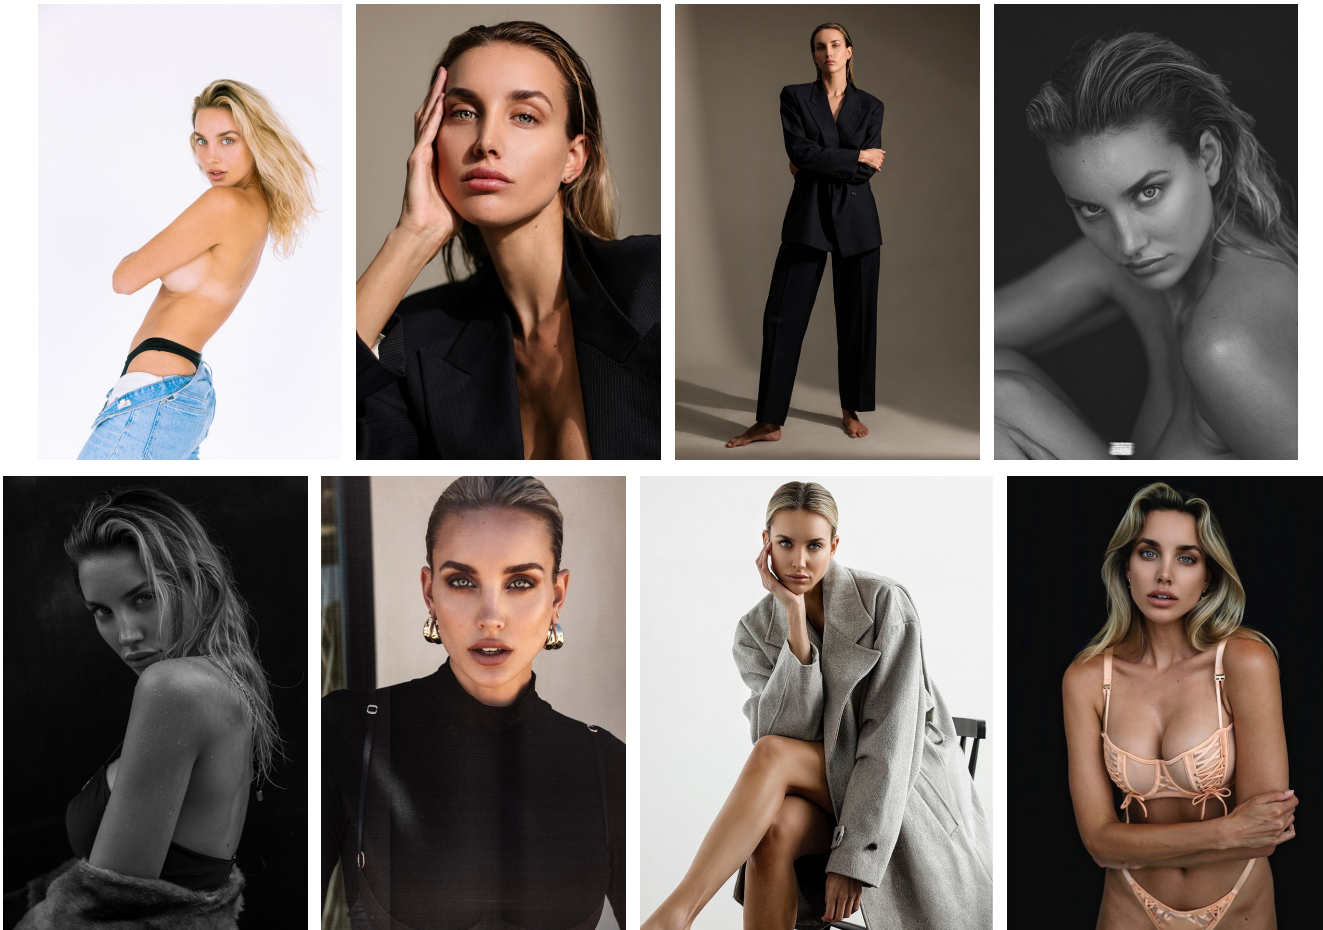

Alexa Kubena Height 5'11" | 180cm Bust 34" | 86cm Waist 26" | 66cm Hips 38" | 96cm
Dress 2-4 US | 32-34 EU Shoe 9 US | 40 EU Hair Dirty Blonde Eyes Green

Alexa Kubena Height 5'11" | 180cm Bust 34" | 86cm Waist 26" | 66cm Hips 38" | 96cm
Dress 2-4 US | 32-34 EU Shoe 9 US | 40 EU Hair Dirty Blonde Eyes Green