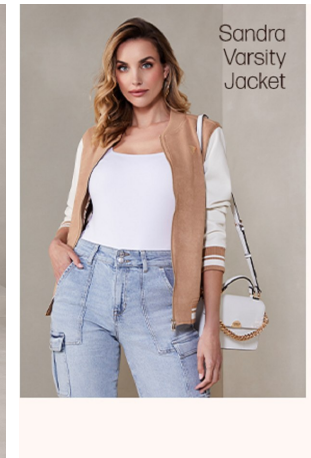

Alexa Kubena Height 5'11" | 180cm Bust 34" | 86cm Waist 26" | 66cm Hips 38" | 96cm  
Dress 2-4 US | 32-34 EU Shoe 9 US | 40 EU Hair Dirty Blonde Eyes Green

Alexa Kubena    Height 5'11" | 180cm    Bust 34" | 86cm    Waist 26" | 66cm    Hips 38" | 96cm  
Dress 2-4 US | 32-34 EU    Shoe 9 US | 40 EU    Hair Dirty Blonde    Eyes Green