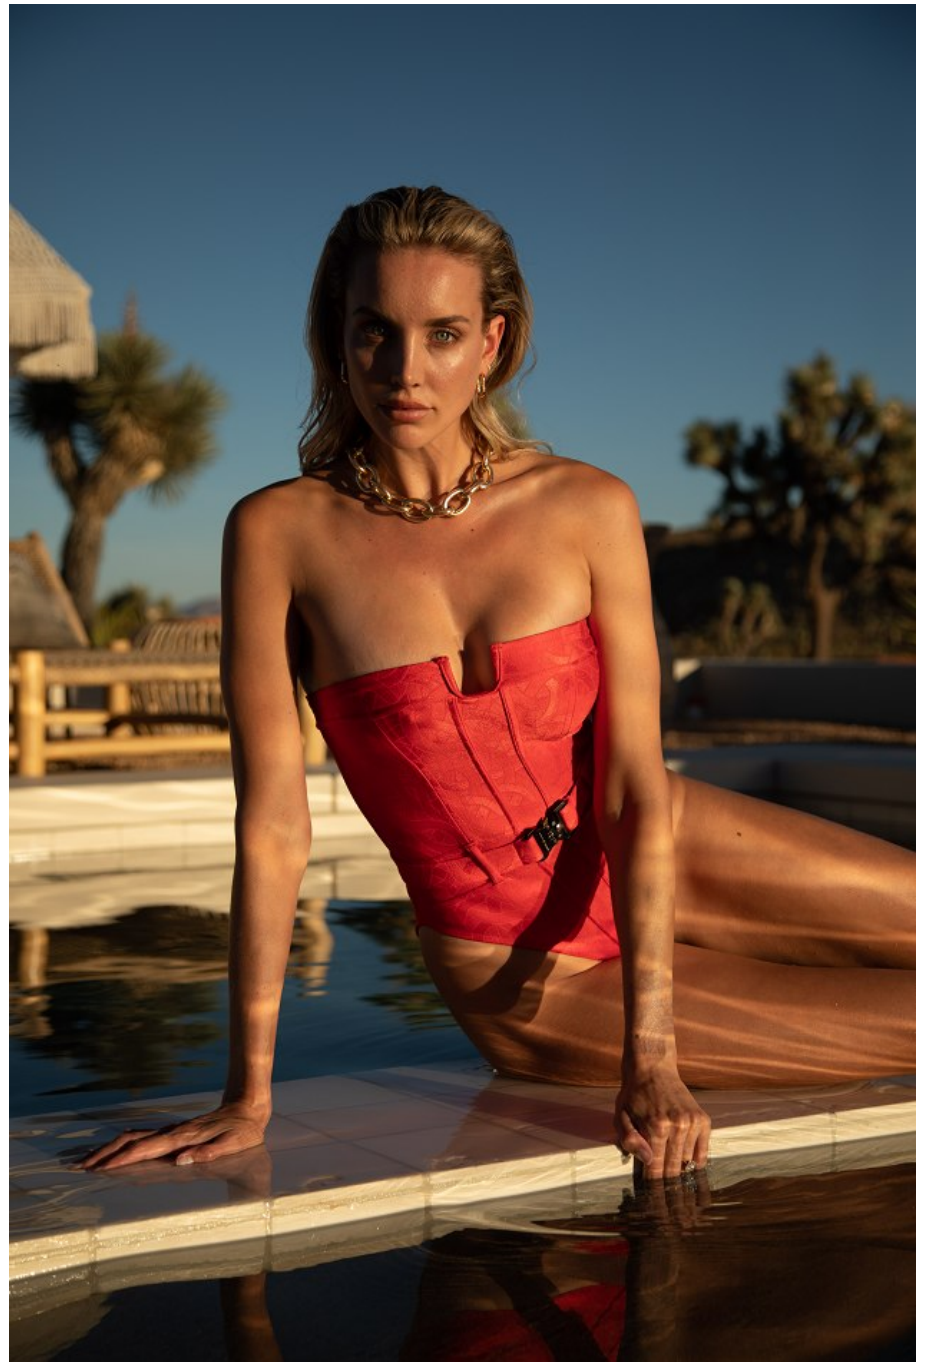

Alexa Kubena Height 5'11" | 180cm Bust 34" | 86cm Waist 26" | 66cm Hips 38" | 96cm  
Dress 2-4 US | 32-34 EU Shoe 9 US | 40 EU Hair Dirty Blonde Eyes Green

Alexa Kubena    Height 5'11" | 180cm    Bust 34" | 86cm    Waist 26" | 66cm    Hips 38" | 96cm  
Dress 2-4 US | 32-34 EU    Shoe 9 US | 40 EU    Hair Dirty Blonde    Eyes Green