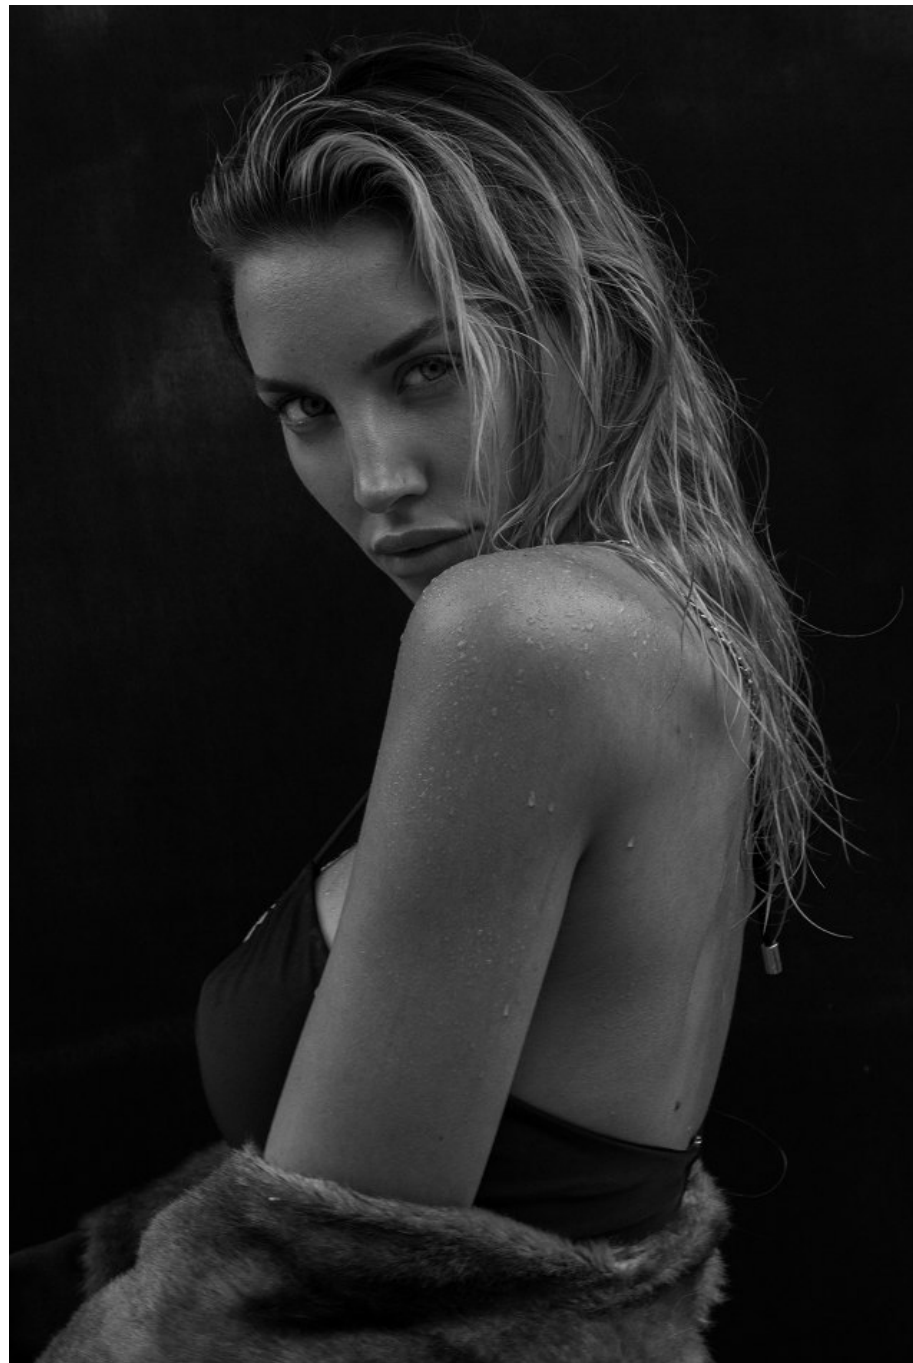

Alexa Kubena Height 5'11" | 180cm Bust 34" | 86cm Waist 26" | 66cm Hips 38" | 96cm
Dress 2-4 US | 32-34 EU Shoe 9 US | 40 EU Hair Dirty Blonde Eyes Green