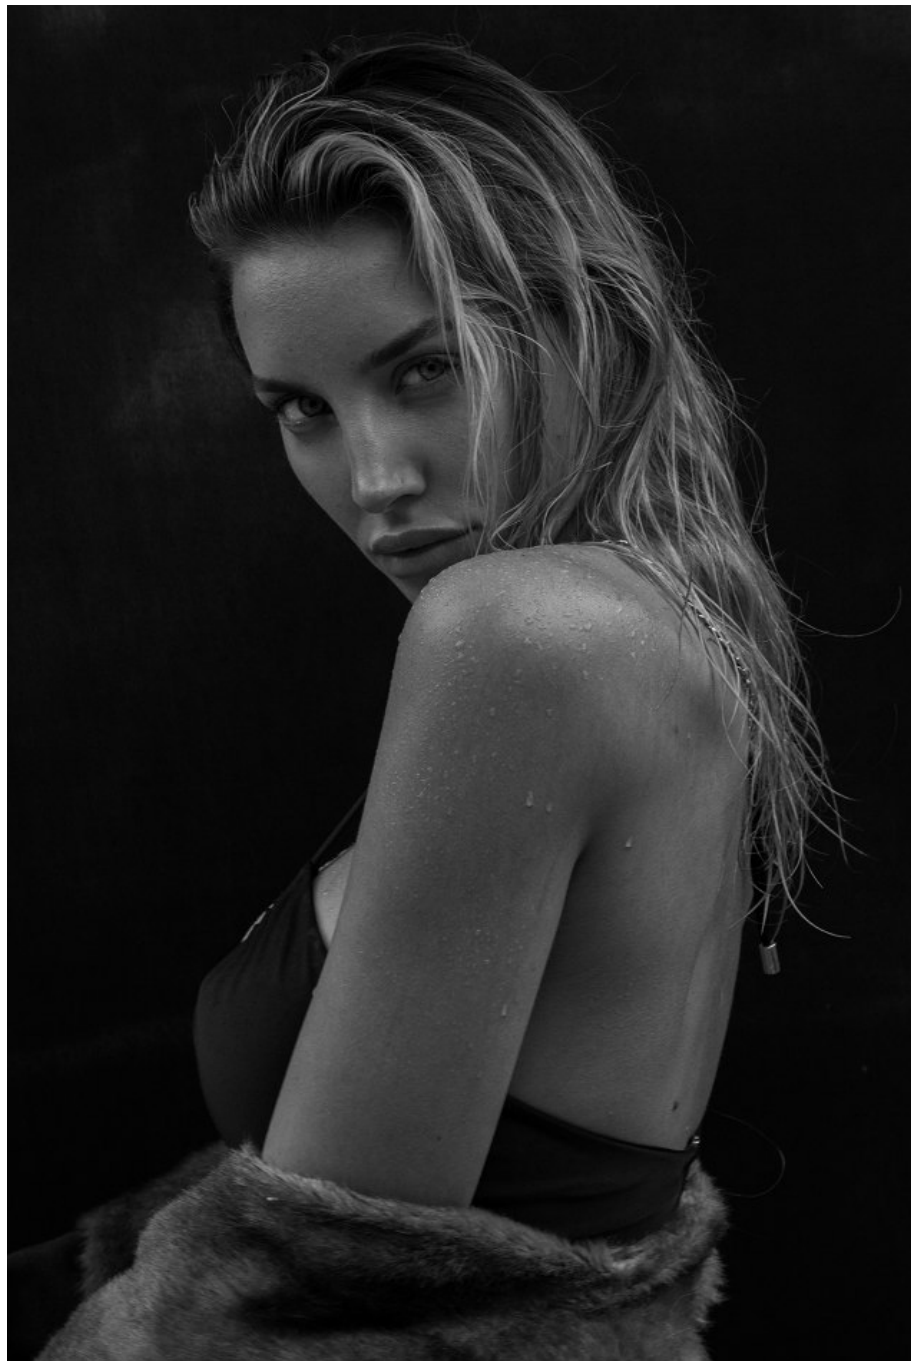

Alexa Kubena Height 5'11" | 180cm Bust 34" | 86cm Waist 26" | 66cm Hips 38" | 96cm
Dress 2-4 US | 32-34 EU Shoe 9 US | 40 EU Hair Dirty Blonde Eyes Green