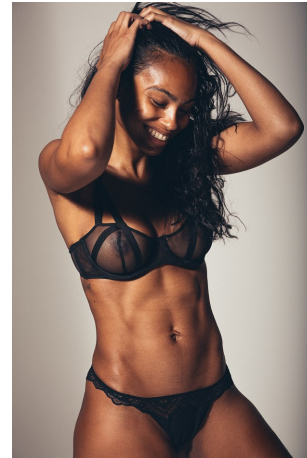

Dominique Armorer Height 5'9.5" | 176cm Bust 34" | 86cm Waist 26" | 66cm Hips 39" | 99cm
 Dress 4-6 US | 34-36 EU Shoe 9.5 US | 40.5 EU Hair Brown Eyes Brown

Dominique Armorer Height 5'9.5" | 176cm Bust 34" | 86cm Waist 26" | 66cm Hips 39" | 99cm
Dress 4-6 US | 34-36 EU Shoe 9.5 US | 40.5 EU Hair Brown Eyes Brown