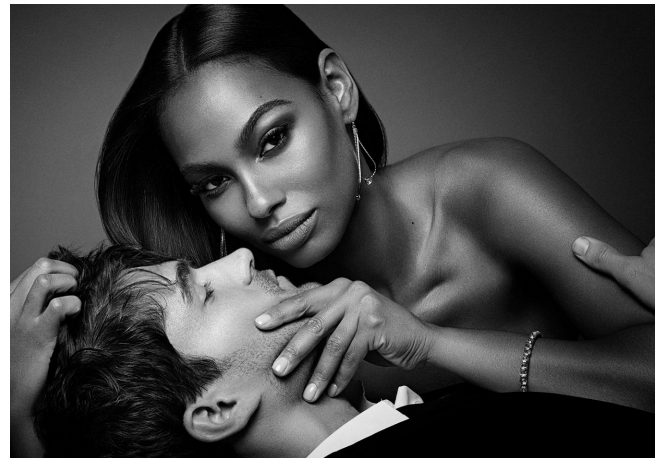

Dominique Armorer Height 5'9.5" | 176cm Bust 34" | 86cm Waist 26" | 66cm Hips 39" | 99cm
 Dress 4-6 US | 34-36 EU Shoe 9.5 US | 40.5 EU Hair Brown Eyes Brown

Dominique Armorer Height 5'9.5" | 176cm Bust 34" | 86cm Waist 26" | 66cm Hips 39" | 99cm
Dress 4-6 US | 34-36 EU Shoe 9.5 US | 40.5 EU Hair Brown Eyes Brown