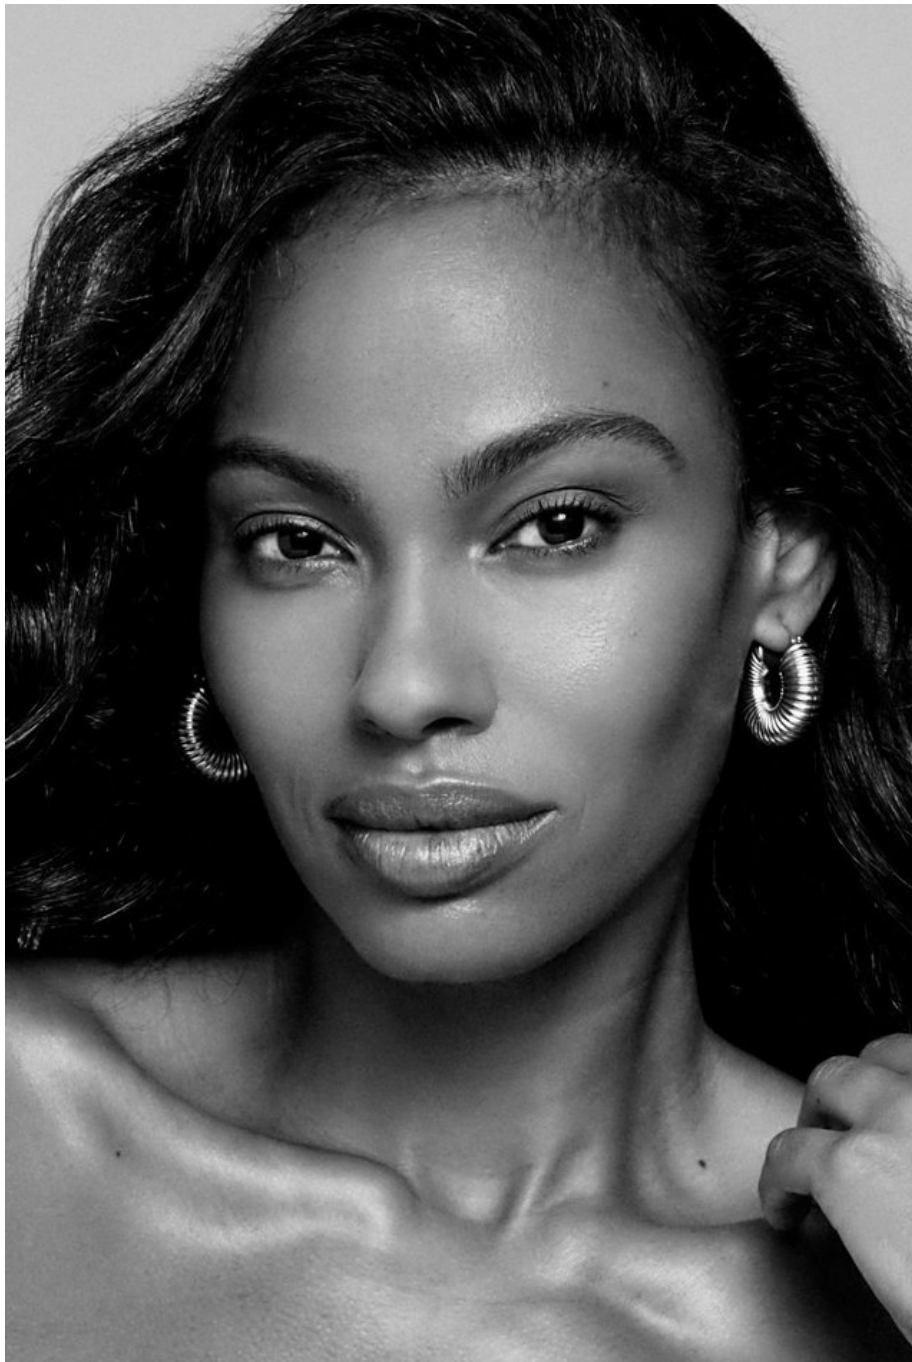

Dominique Armorer    Height 5'9.5" | 176cm    Bust 34" | 86cm    Waist 26" | 66cm    Hips 39" | 99cm  
Dress 4-6 US | 34-36 EU    Shoe 9.5 US | 40.5 EU    Hair Brown    Eyes Brown

Dominique Armorer Height 5'9.5" | 176cm Bust 34" | 86cm Waist 26" | 66cm Hips 39" | 99cm  
Dress 4-6 US | 34-36 EU Shoe 9.5 US | 40.5 EU Hair Brown Eyes Brown