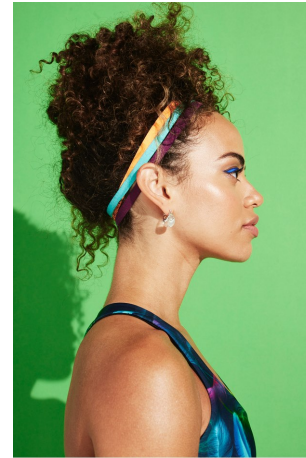

Gwendolyn Benjamin Height 5'7.5" | 171cm Bust 34" | 86cm Waist 26" | 66cm Hips 38" | 97cm
Dress 4-6 US | 34-36 EU Shoe 9.5 US | 40.5 EU Hair Brown Eyes Brown

Gwendolyn Benjamin Height 5'7.5" | 171cm Bust 34" | 86cm Waist 26" | 66cm Hips 38" | 97cm
Dress 4-6 US | 34-36 EU Shoe 9.5 US | 40.5 EU Hair Brown Eyes Brown

Gwendolyn Benjamin Height 5'7.5" | 171cm Bust 34" | 86cm Waist 26" | 66cm Hips 38" | 97cm
Dress 4-6 US | 34-36 EU Shoe 9.5 US | 40.5 EU Hair Brown Eyes Brown