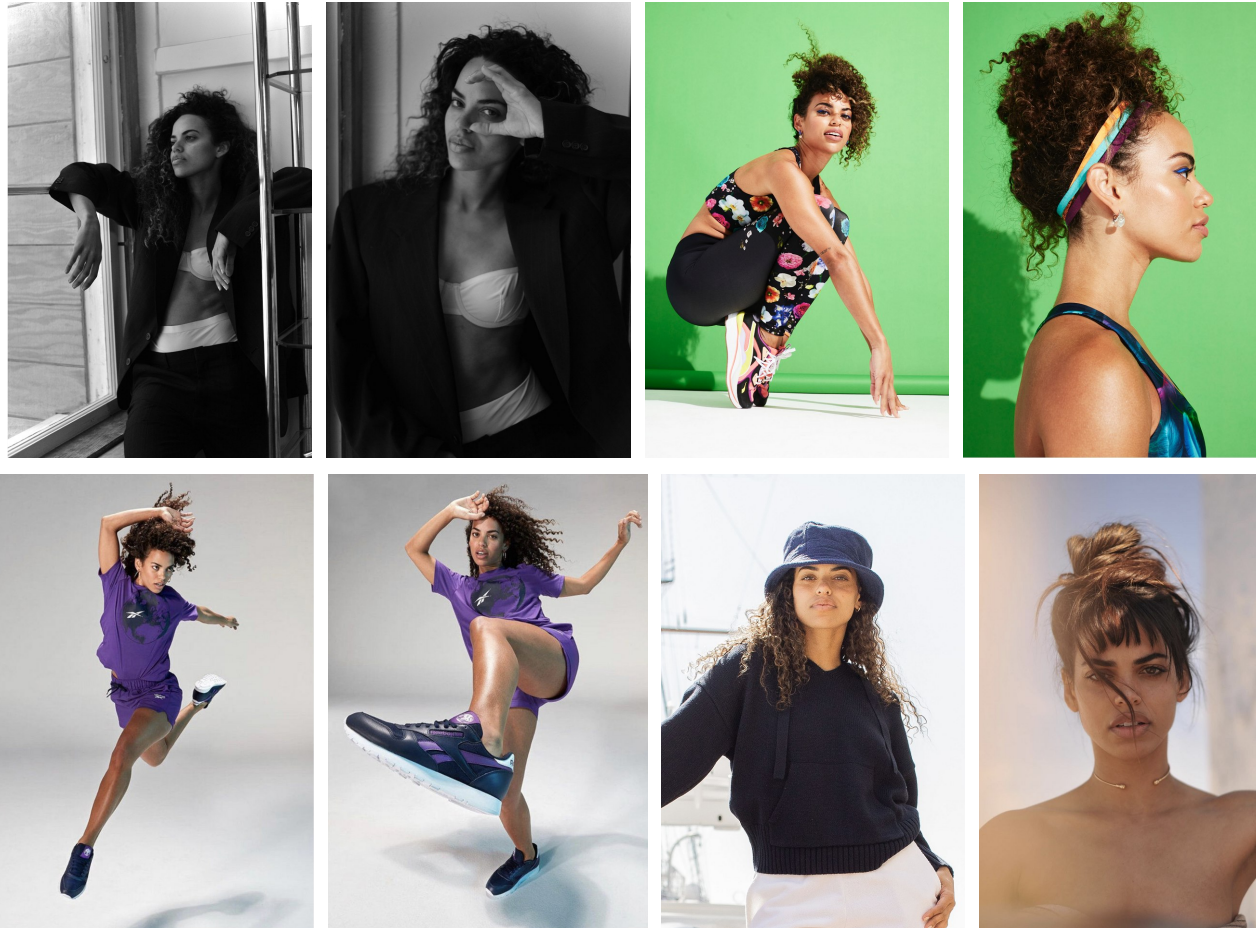

Gwendolyn Benjamin Height 5'7.5" | 171cm Bust 34" | 86cm Waist 26" | 66cm Hips 38" | 97cm  
Dress 4-6 US | 34-36 EU Shoe 9.5 US | 40.5 EU Hair Brown Eyes Brown

Gwendolyn Benjamin    Height 5'7.5" | 171cm    Bust 34" | 86cm    Waist 26" | 66cm    Hips 38" | 97cm  
Dress 4-6 US | 34-36 EU    Shoe 9.5 US | 40.5 EU    Hair Brown    Eyes Brown

Gwendolyn Benjamin   Height 5'7.5" | 171cm   Bust 34" | 86cm   Waist 26" | 66cm   Hips 38" | 97cm  
Dress 4-6 US | 34-36 EU   Shoe 9.5 US | 40.5 EU   Hair Brown   Eyes Brown