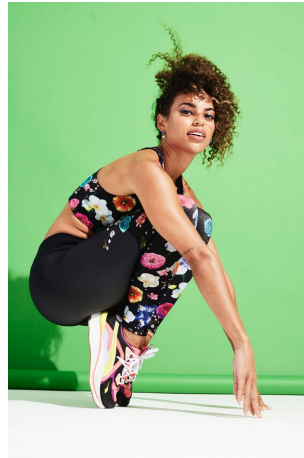

Gwendolyn Benjamin Height 5'7.5" | 171cm Bust 34" | 86cm Waist 26" | 66cm Hips 38" | 97cm
Dress 4-6 US | 34-36 EU Shoe 9.5 US | 40.5 EU Hair Brown Eyes Brown

Gwendolyn Benjamin Height 5'7.5" | 171cm Bust 34" | 86cm Waist 26" | 66cm Hips 38" | 97cm
Dress 4-6 US | 34-36 EU Shoe 9.5 US | 40.5 EU Hair Brown Eyes Brown

Gwendolyn Benjamin Height 5'7.5" | 171cm Bust 34" | 86cm Waist 26" | 66cm Hips 38" | 97cm
Dress 4-6 US | 34-36 EU Shoe 9.5 US | 40.5 EU Hair Brown Eyes Brown