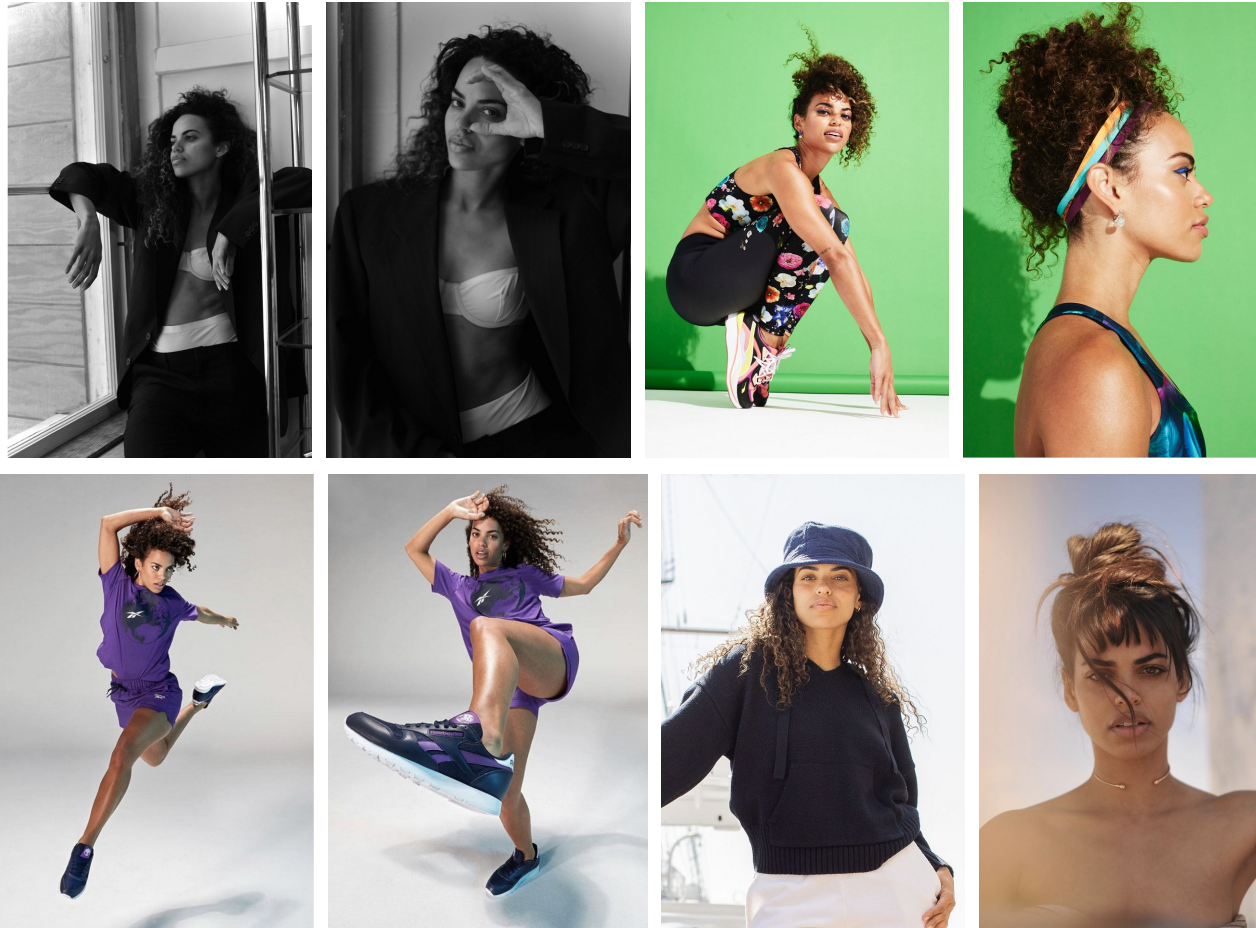

Gwendolyn Benjamin Height 5'7.5" | 171cm Bust 34" | 86cm Waist 26" | 66cm Hips 38" | 97cm
Dress 4-6 US | 34-36 EU Shoe 9.5 US | 40.5 EU Hair Brown Eyes Brown

Gwendolyn Benjamin Height 5'7.5" | 171cm Bust 34" | 86cm Waist 26" | 66cm Hips 38" | 97cm
Dress 4-6 US | 34-36 EU Shoe 9.5 US | 40.5 EU Hair Brown Eyes Brown

Gwendolyn Benjamin Height 5'7.5" | 171cm Bust 34" | 86cm Waist 26" | 66cm Hips 38" | 97cm
Dress 4-6 US | 34-36 EU Shoe 9.5 US | 40.5 EU Hair Brown Eyes Brown