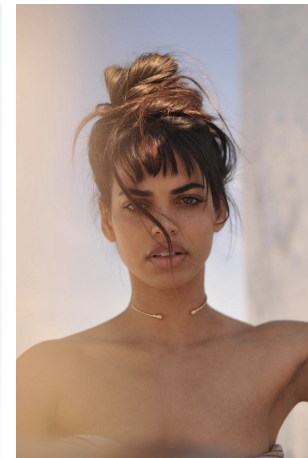

Gwendolyn Benjamin Height 5'7.5" | 171cm Bust 34" | 86cm Waist 26" | 66cm Hips 38" | 97cm
Dress 4-6 US | 34-36 EU Shoe 9.5 US | 40.5 EU Hair Brown Eyes Brown

Gwendolyn Benjamin Height 5'7.5" | 171cm Bust 34" | 86cm Waist 26" | 66cm Hips 38" | 97cm
Dress 4-6 US | 34-36 EU Shoe 9.5 US | 40.5 EU Hair Brown Eyes Brown

Gwendolyn Benjamin Height 5'7.5" | 171cm Bust 34" | 86cm Waist 26" | 66cm Hips 38" | 97cm
Dress 4-6 US | 34-36 EU Shoe 9.5 US | 40.5 EU Hair Brown Eyes Brown