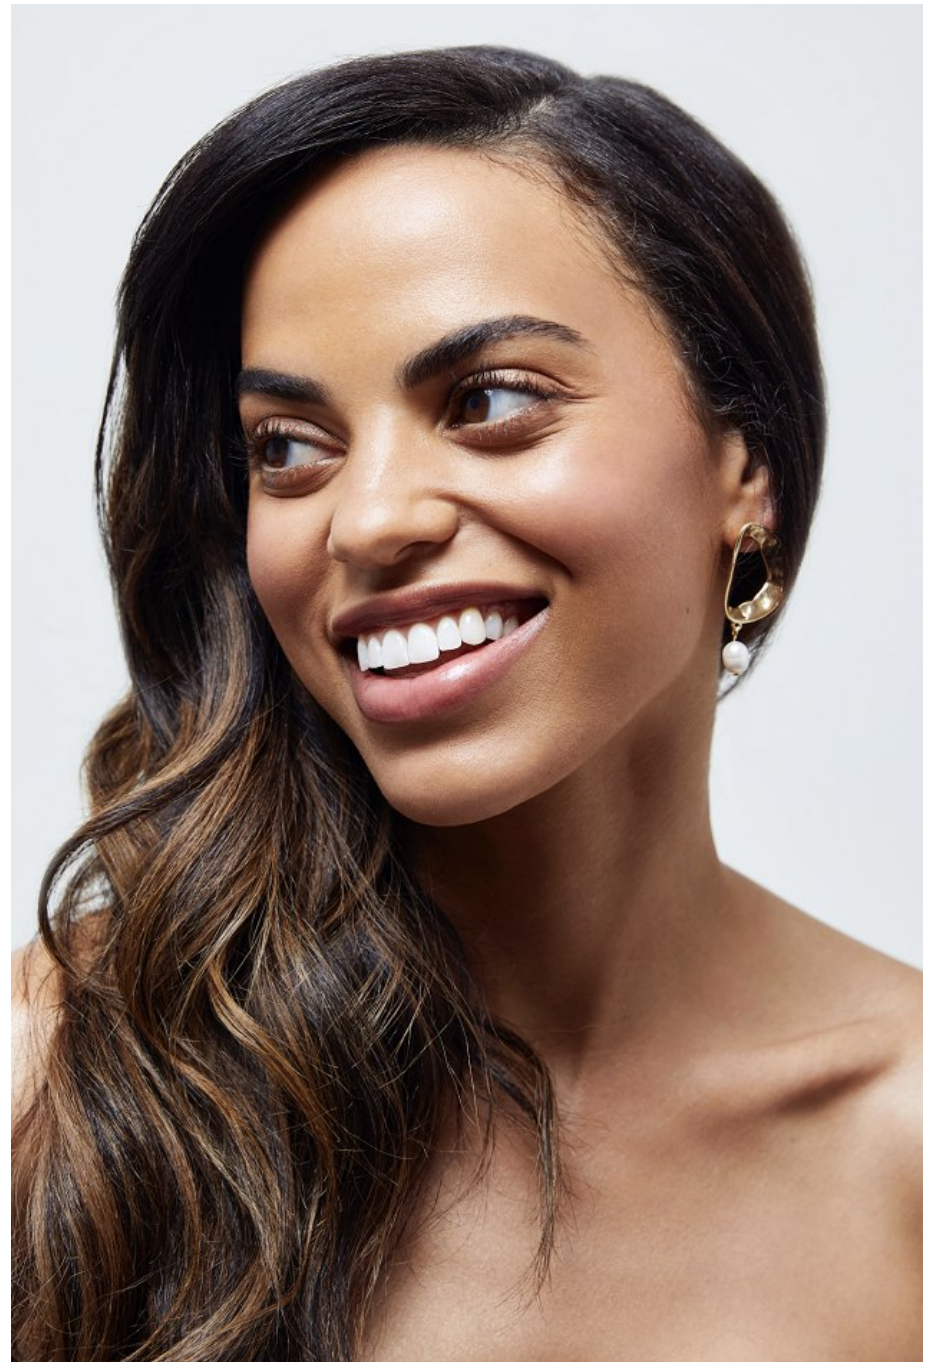

Gwendolyn Benjamin Height 5'7.5" | 171cm Bust 34" | 86cm Waist 26" | 66cm Hips 38" | 97cm
Dress 4-6 US | 34-36 EU Shoe 9.5 US | 40.5 EU Hair Brown Eyes Brown

Gwendolyn Benjamin Height 5'7.5" | 171cm Bust 34" | 86cm Waist 26" | 66cm Hips 38" | 97cm
Dress 4-6 US | 34-36 EU Shoe 9.5 US | 40.5 EU Hair Brown Eyes Brown

CGM
CAROLINE GLEASON
MANAGEMENT

Gwendolyn Benjamin Height 5'7.5" | 171cm Bust 34" | 86cm Waist 26" | 66cm Hips 38" | 97cm
Dress 4-6 US | 34-36 EU Shoe 9.5 US | 40.5 EU Hair Brown Eyes Brown

Gwendolyn Benjamin Height 5'7.5" | 171cm Bust 34" | 86cm Waist 26" | 66cm Hips 38" | 97cm
Dress 4-6 US | 34-36 EU Shoe 9.5 US | 40.5 EU Hair Brown Eyes Brown