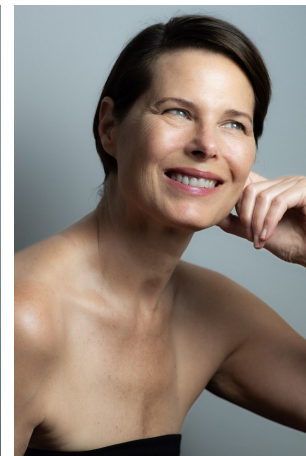

Jennifer Backus Height 5'10" | 178cm Bust 36" | 91cm Hips 38" | 97cm
Dress 6 US | 36 EU Shoe 10 US | 41 EU Hair Brown Eyes Green

Jennifer Backus Height 5'10" | 178cm Bust 36" | 91cm Hips 38" | 97cm
Dress 6 US | 36 EU Shoe 10 US | 41 EU Hair Brown Eyes Green

Covet+Lou

Covet+Lou

Jennifer Backus Height 5'10" | 178cm Bust 36" | 91cm Hips 38" | 97cm
Dress 6 US | 36 EU Shoe 10 US | 41 EU Hair Brown Eyes Green