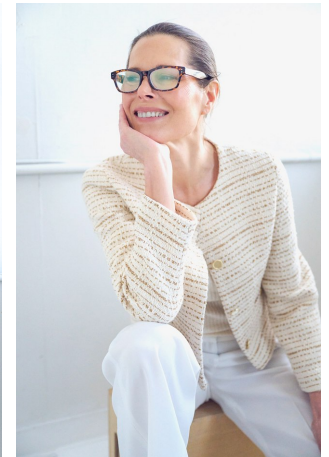

Jennifer Backus Height 5'10" | 178cm Bust 36" | 91cm Hips 38" | 97cm
Dress 6 US | 36 EU Shoe 10 US | 41 EU Hair Brown Eyes Green

Jennifer Backus Height 5'10" | 178cm Bust 36" | 91cm Hips 38" | 97cm
Dress 6 US | 36 EU Shoe 10 US | 41 EU Hair Brown Eyes Green

Covet+Lou

Covet+Lou

Jennifer Backus Height 5'10" | 178cm Bust 36" | 91cm Hips 38" | 97cm
Dress 6 US | 36 EU Shoe 10 US | 41 EU Hair Brown Eyes Green