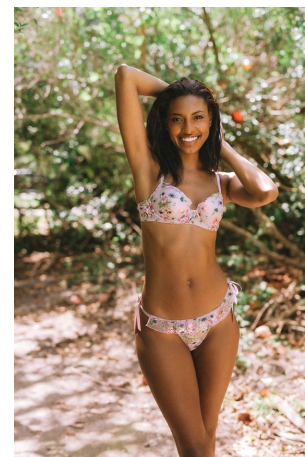

Chloe Bailey Height 5'9" | 175cm Bust 34" | 86cm Waist 25" | 64cm Hips 37" | 94cm  
Dress 6 US | 36 EU Shoe 10 US | 41 EU Hair Brown Eyes Brown

Chloe Bailey   Height 5'9" | 175cm   Bust 34" | 86cm   Waist 25" | 64cm   Hips 37" | 94cm  
Dress 6 US | 36 EU   Shoe 10 US | 41 EU   Hair Brown   Eyes Brown