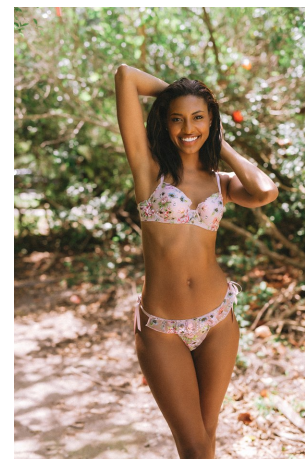

Chloe Bailey   Height 5'9" | 175cm   Bust 34" | 86cm   Waist 25" | 64cm   Hips 37" | 94cm  
Dress 6 US | 36 EU   Shoe 10 US | 41 EU   Hair Brown   Eyes Brown

Chloe Bailey Height 5'9" | 175cm Bust 34" | 86cm Waist 25" | 64cm Hips 37" | 94cm  
Dress 6 US | 36 EU Shoe 10 US | 41 EU Hair Brown Eyes Brown