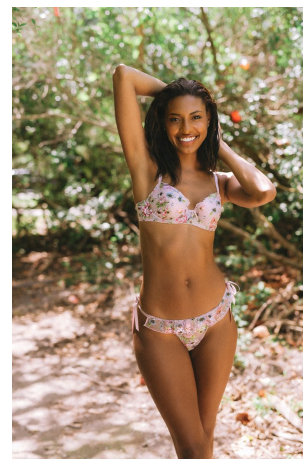

Chloe Bailey Height 5'9" | 175cm Bust 34" | 86cm Waist 25" | 64cm Hips 37" | 94cm  
Dress 6 US | 36 EU Shoe 10 US | 41 EU Hair Brown Eyes Brown

Chloe Bailey   Height 5'9" | 175cm   Bust 34" | 86cm   Waist 25" | 64cm   Hips 37" | 94cm  
Dress 6 US | 36 EU   Shoe 10 US | 41 EU   Hair Brown   Eyes Brown