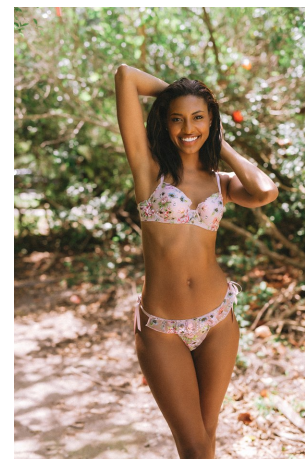

Chloe Bailey Height 5'9" | 175cm Bust 34" | 86cm Waist 25" | 64cm Hips 37" | 94cm
Dress 6 US | 36 EU Shoe 10 US | 41 EU Hair Brown Eyes Brown

Chloe Bailey Height 5'9" | 175cm Bust 34" | 86cm Waist 25" | 64cm Hips 37" | 94cm
Dress 6 US | 36 EU Shoe 10 US | 41 EU Hair Brown Eyes Brown