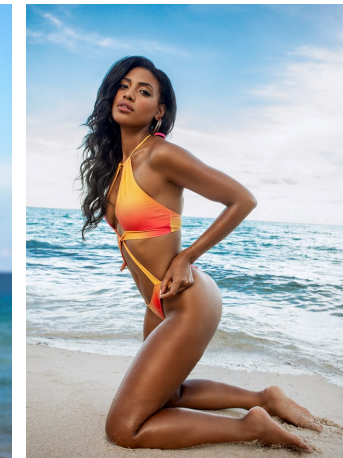

Chloe Bailey Height 5'9" | 175cm Bust 34" | 86cm Waist 25" | 64cm Hips 37" | 94cm  
Dress 6 US | 36 EU Shoe 10 US | 41 EU Hair Brown Eyes Brown

Chloe Bailey   Height 5'9" | 175cm   Bust 34" | 86cm   Waist 25" | 64cm   Hips 37" | 94cm  
Dress 6 US | 36 EU   Shoe 10 US | 41 EU   Hair Brown   Eyes Brown