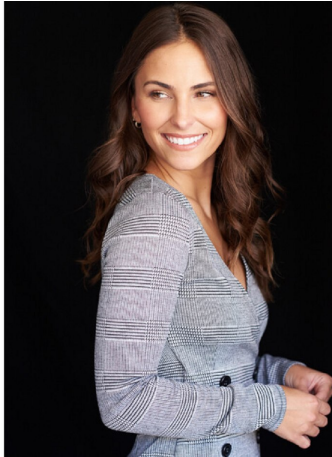

Taylor Baxter Height 5'4" | 163cm Bust 32" | 81cm Waist 24" | 61cm Hips 35.5" | 90cm  
Dress 2 US | 32 EU Shoe 6 US | 37 EU Hair Brown Eyes Hazel

Taylor Baxter   Height 5'4" | 163cm   Bust 32" | 81cm   Waist 24" | 61cm   Hips 35.5" | 90cm  
Dress 2 US | 32 EU   Shoe 6 US | 37 EU   Hair Brown   Eyes Hazel