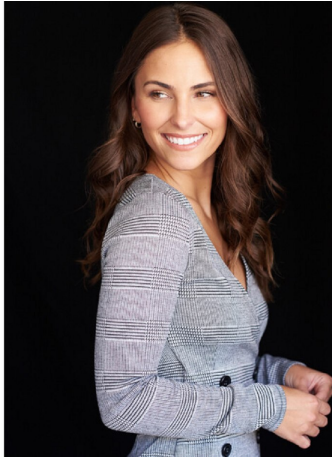

Taylor Baxter Height 5'4" | 163cm Bust 32" | 81cm Waist 24" | 61cm Hips 35.5" | 90cm
Dress 2 US | 32 EU Shoe 6 US | 37 EU Hair Brown Eyes Hazel

Taylor Baxter Height 5'4" | 163cm Bust 32" | 81cm Waist 24" | 61cm Hips 35.5" | 90cm
Dress 2 US | 32 EU Shoe 6 US | 37 EU Hair Brown Eyes Hazel