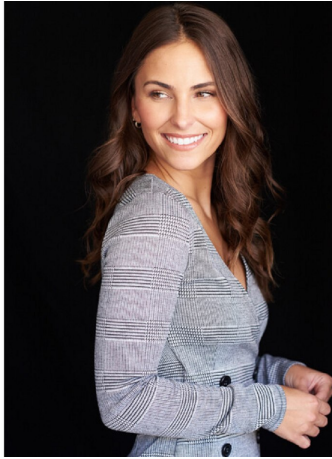

Taylor Baxter Height 5'4" | 163cm Bust 32" | 81cm Waist 24" | 61cm Hips 35.5" | 90cm
Dress 2 US | 32 EU Shoe 6 US | 37 EU Hair Brown Eyes Hazel

Taylor Baxter Height 5'4" | 163cm Bust 32" | 81cm Waist 24" | 61cm Hips 35.5" | 90cm
Dress 2 US | 32 EU Shoe 6 US | 37 EU Hair Brown Eyes Hazel