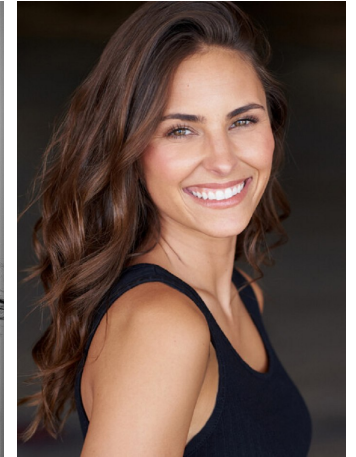

Taylor Baxter Height 5'4" | 163cm Bust 32" | 81cm Waist 24" | 61cm Hips 35.5" | 90cm  
Dress 2 US | 32 EU Shoe 6 US | 37 EU Hair Brown Eyes Hazel

Taylor Baxter Height 5'4" | 163cm Bust 32" | 81cm Waist 24" | 61cm Hips 35.5" | 90cm  
Dress 2 US | 32 EU Shoe 6 US | 37 EU Hair Brown Eyes Hazel