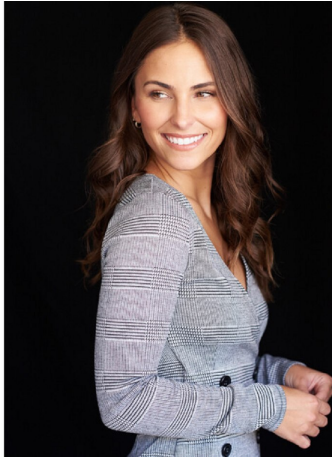

Taylor Baxter Height 5'4" | 163cm Bust 32" | 81cm Waist 24" | 61cm Hips 35.5" | 90cm  
Dress 2 US | 32 EU Shoe 6 US | 37 EU Hair Brown Eyes Hazel

Taylor Baxter Height 5'4" | 163cm Bust 32" | 81cm Waist 24" | 61cm Hips 35.5" | 90cm  
Dress 2 US | 32 EU Shoe 6 US | 37 EU Hair Brown Eyes Hazel