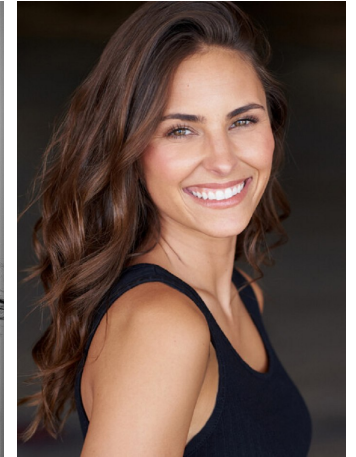

Taylor Baxter Height 5'4" | 163cm Bust 32" | 81cm Waist 24" | 61cm Hips 35.5" | 90cm
Dress 2 US | 32 EU Shoe 6 US | 37 EU Hair Brown Eyes Hazel

Taylor Baxter Height 5'4" | 163cm Bust 32" | 81cm Waist 24" | 61cm Hips 35.5" | 90cm
Dress 2 US | 32 EU Shoe 6 US | 37 EU Hair Brown Eyes Hazel