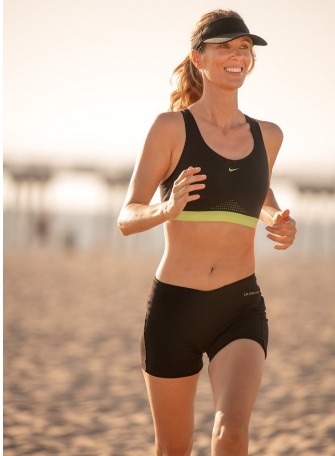

Emma Ward Height 5'10" | 178cm Bust 34" | 86cm Waist 27" | 69cm Hips 37" | 94cm  
Dress 2 US | 32 EU Shoe 9 US | 40 EU Hair Blonde Eyes Hazel

Emma Ward   Height 5'10" | 178cm   Bust 34" | 86cm   Waist 27" | 69cm   Hips 37" | 94cm  
Dress 2 US | 32 EU   Shoe 9 US | 40 EU   Hair Blonde   Eyes Hazel