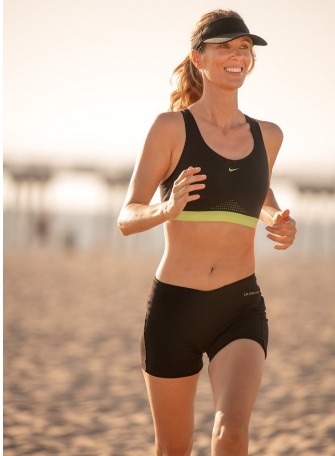

Emma Ward Height 5'10" | 178cm Bust 34" | 86cm Waist 27" | 69cm Hips 37" | 94cm
Dress 2 US | 32 EU Shoe 9 US | 40 EU Hair Blonde Eyes Hazel

Emma Ward Height 5'10" | 178cm Bust 34" | 86cm Waist 27" | 69cm Hips 37" | 94cm
Dress 2 US | 32 EU Shoe 9 US | 40 EU Hair Blonde Eyes Hazel