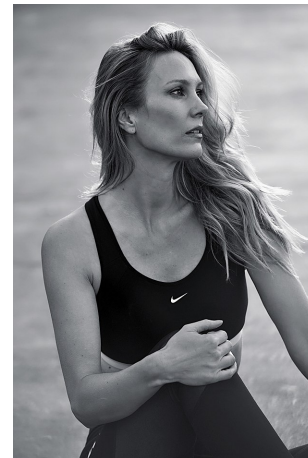

Emma Ward Height 5'10" | 178cm Bust 34" | 86cm Waist 27" | 69cm Hips 37" | 94cm  
Dress 2 US | 32 EU Shoe 9 US | 40 EU Hair Blonde Eyes Hazel

Emma Ward   Height 5'10" | 178cm   Bust 34" | 86cm   Waist 27" | 69cm   Hips 37" | 94cm  
Dress 2 US | 32 EU   Shoe 9 US | 40 EU   Hair Blonde   Eyes Hazel