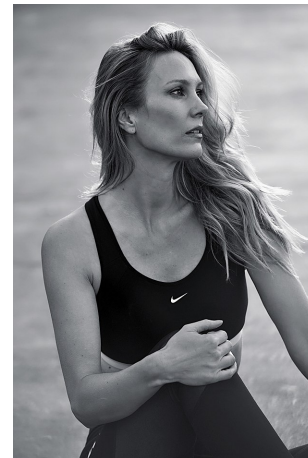

Emma Ward Height 5'10" | 178cm Bust 34" | 86cm Waist 27" | 69cm Hips 37" | 94cm
Dress 2 US | 32 EU Shoe 9 US | 40 EU Hair Blonde Eyes Hazel

Emma Ward Height 5'10" | 178cm Bust 34" | 86cm Waist 27" | 69cm Hips 37" | 94cm
Dress 2 US | 32 EU Shoe 9 US | 40 EU Hair Blonde Eyes Hazel