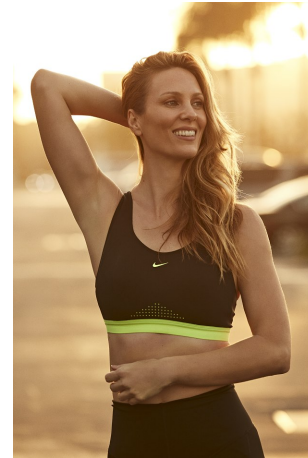

Emma Ward Height 5'10" | 178cm Bust 34" | 86cm Waist 27" | 69cm Hips 37" | 94cm  
Dress 2 US | 32 EU Shoe 9 US | 40 EU Hair Blonde Eyes Hazel

Emma Ward   Height 5'10" | 178cm   Bust 34" | 86cm   Waist 27" | 69cm   Hips 37" | 94cm  
Dress 2 US | 32 EU   Shoe 9 US | 40 EU   Hair Blonde   Eyes Hazel