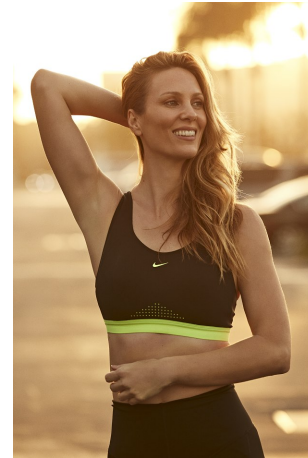

Emma Ward Height 5'10" | 178cm Bust 34" | 86cm Waist 27" | 69cm Hips 37" | 94cm
Dress 2 US | 32 EU Shoe 9 US | 40 EU Hair Blonde Eyes Hazel

Emma Ward Height 5'10" | 178cm Bust 34" | 86cm Waist 27" | 69cm Hips 37" | 94cm
Dress 2 US | 32 EU Shoe 9 US | 40 EU Hair Blonde Eyes Hazel