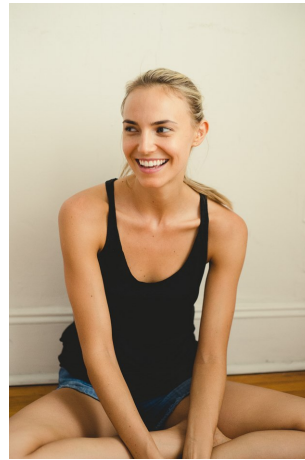

Kristin Olenik Height 5'10" | 178cm Bust 34" | 86cm Waist 25" | 63cm Hips 35" | 89cm
 Dress 2 US | 32 EU Shoe 9 US | 40 EU Hair Blonde Eyes Green

Kristin Olenik Height 5'10" | 178cm Bust 34" | 86cm Waist 25" | 63cm Hips 35" | 89cm
Dress 2 US | 32 EU Shoe 9 US | 40 EU Hair Blonde Eyes Green

Kristin Olenik Height 5'10" | 178cm Bust 34" | 86cm Waist 25" | 63cm Hips 35" | 89cm
Dress 2 US | 32 EU Shoe 9 US | 40 EU Hair Blonde Eyes Green