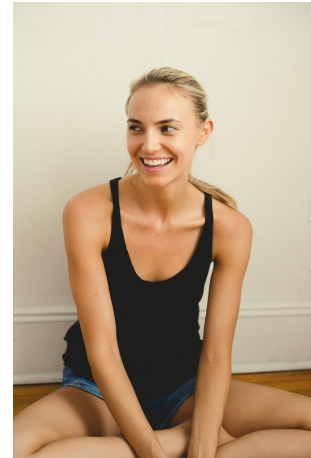

Kristin Olenik Height 5'10" | 178cm Bust 34" | 86cm Waist 25" | 63cm Hips 35" | 89cm
 Dress 2 US | 32 EU Shoe 9 US | 40 EU Hair Blonde Eyes Green

Kristin Olenik Height 5'10" | 178cm Bust 34" | 86cm Waist 25" | 63cm Hips 35" | 89cm
Dress 2 US | 32 EU Shoe 9 US | 40 EU Hair Blonde Eyes Green