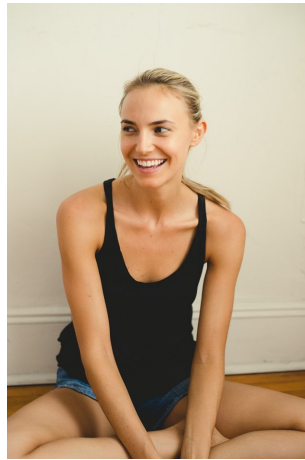

Kristin Olenik Height 5'10" | 178cm Bust 34" | 86cm Waist 25" | 63cm Hips 35" | 89cm
Dress 2 US | 32 EU Shoe 9 US | 40 EU Hair Blonde Eyes Green

Kristin Olenik Height 5'10" | 178cm Bust 34" | 86cm Waist 25" | 63cm Hips 35" | 89cm
Dress 2 US | 32 EU Shoe 9 US | 40 EU Hair Blonde Eyes Green