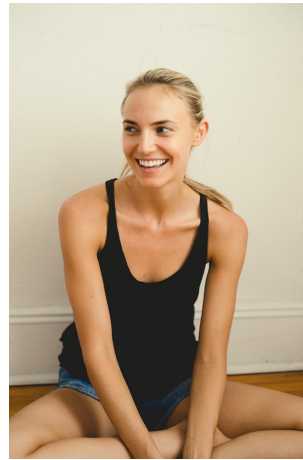

Kristin Olenik Height 5'10" | 178cm Bust 34" | 86cm Waist 25" | 63cm Hips 35" | 89cm
Dress 2 US | 32 EU Shoe 9 US | 40 EU Hair Blonde Eyes Green

Kristin Olenik Height 5'10" | 178cm Bust 34" | 86cm Waist 25" | 63cm Hips 35" | 89cm
Dress 2 US | 32 EU Shoe 9 US | 40 EU Hair Blonde Eyes Green